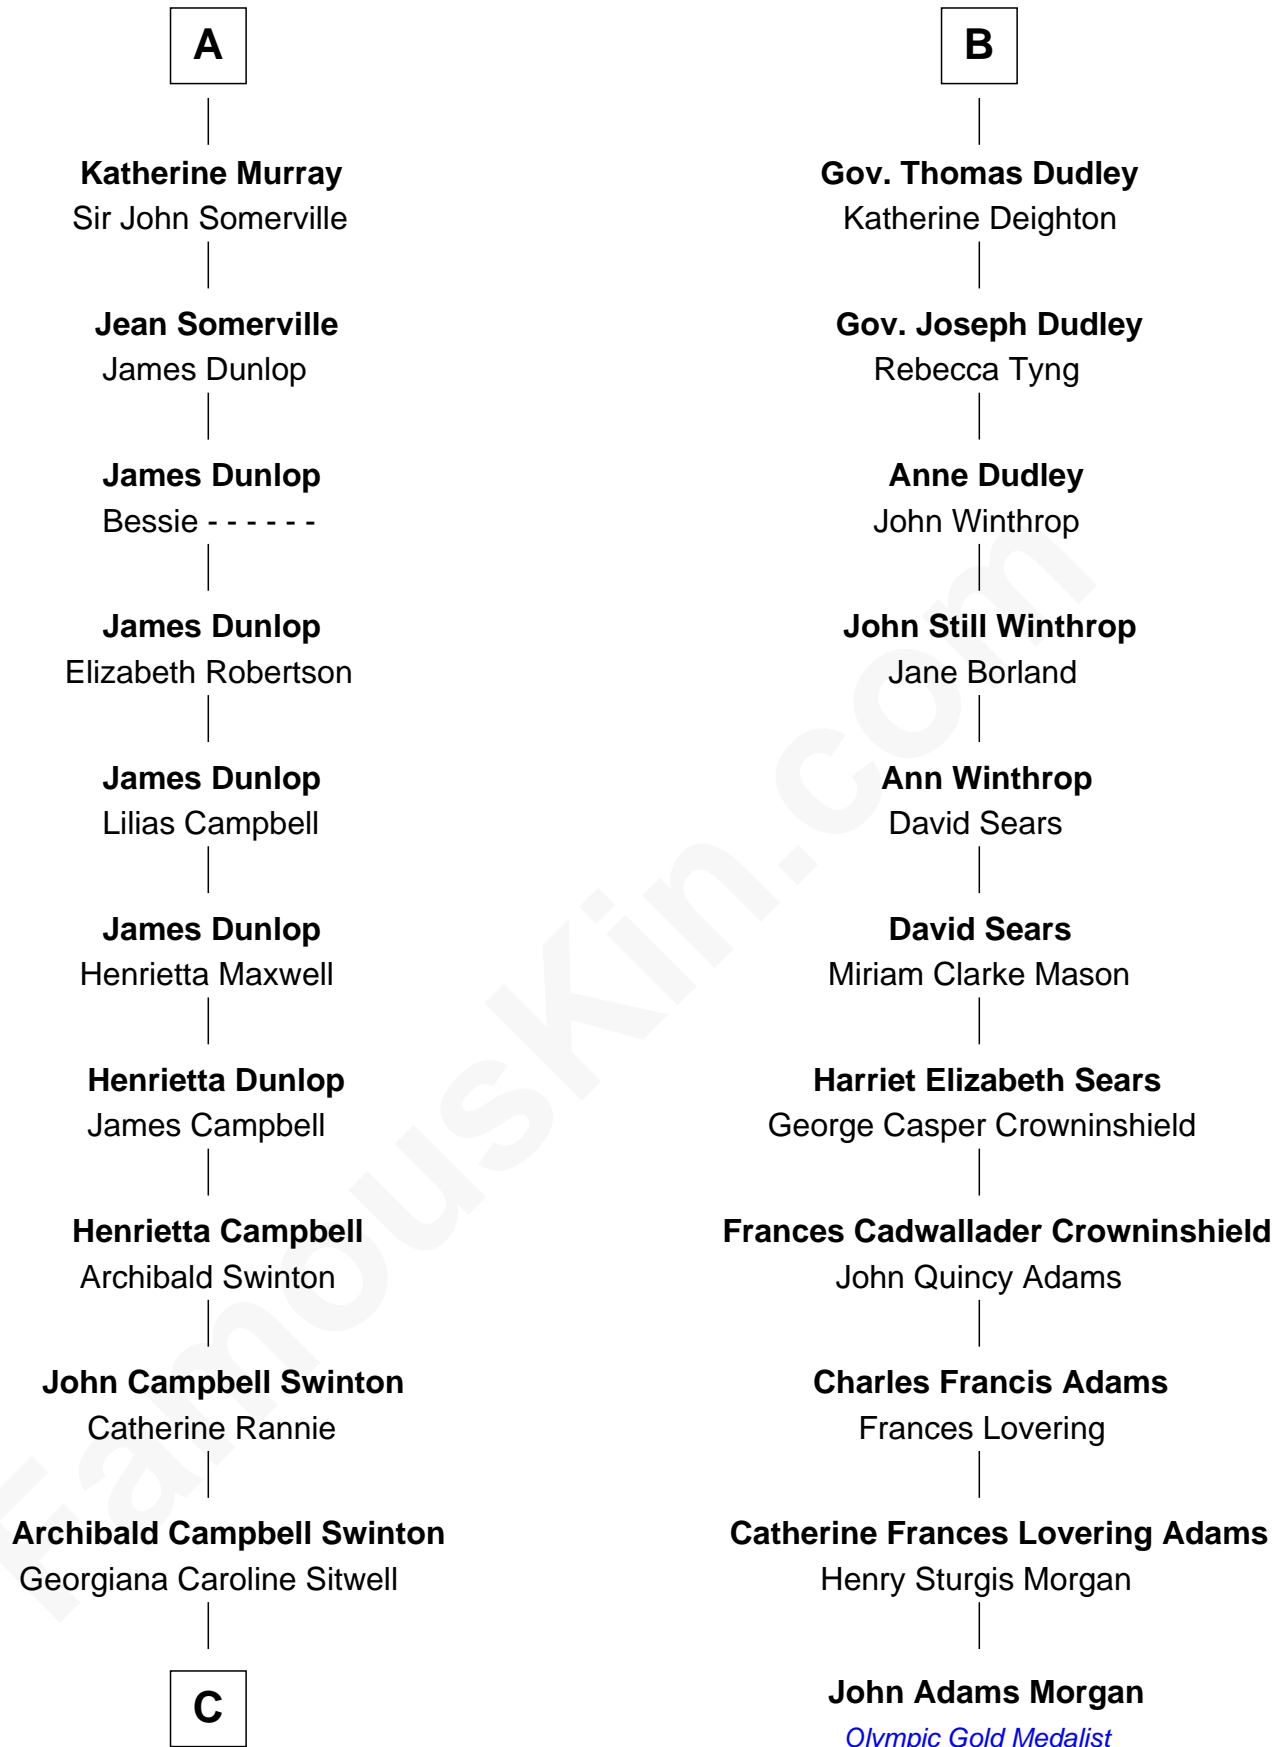

FamousKin.com
Relationship Chart of
Tilda Swinton
Movie Actress

17th cousin 3 times removed of

John Adams Morgan
1952 Olympic Sailing Gold Medalist

C

George Sitwell Campbell Swinton

Elizabeth Ebsworth

Alan Henry Campbell Swinton

Mariora Beatrice Evelyn Rochfort Alers-Hankey

Sir John Swinton

Judith Balfour Killen

Tilda Swinton

Movie Actress

FamousKin.com