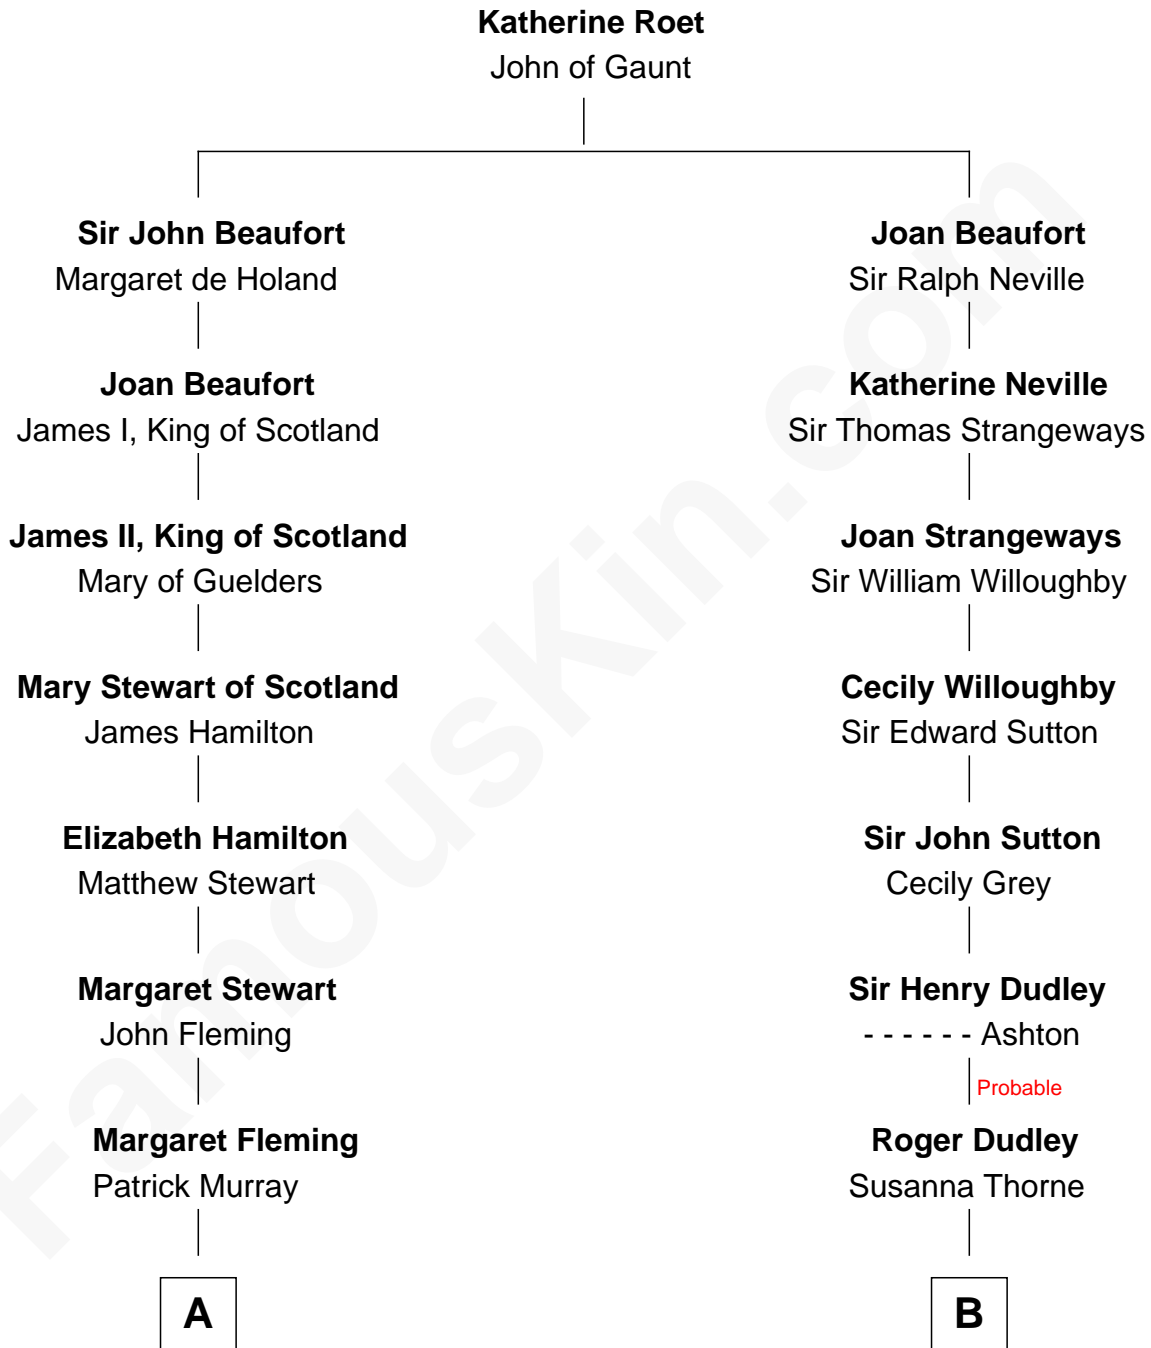

FamousKin.com
Relationship Chart of
Tilda Swinton
Movie Actress

17th cousin 3 times removed of

John Adams Morgan
1952 Olympic Sailing Gold Medalist

C

George Sitwell Campbell Swinton

Elizabeth Ebsworth

Alan Henry Campbell Swinton

Mariora Beatrice Evelyn Rochfort Alers-Hankey

Sir John Swinton

Judith Balfour Killen

Tilda Swinton

Movie Actress

FamousKin.com