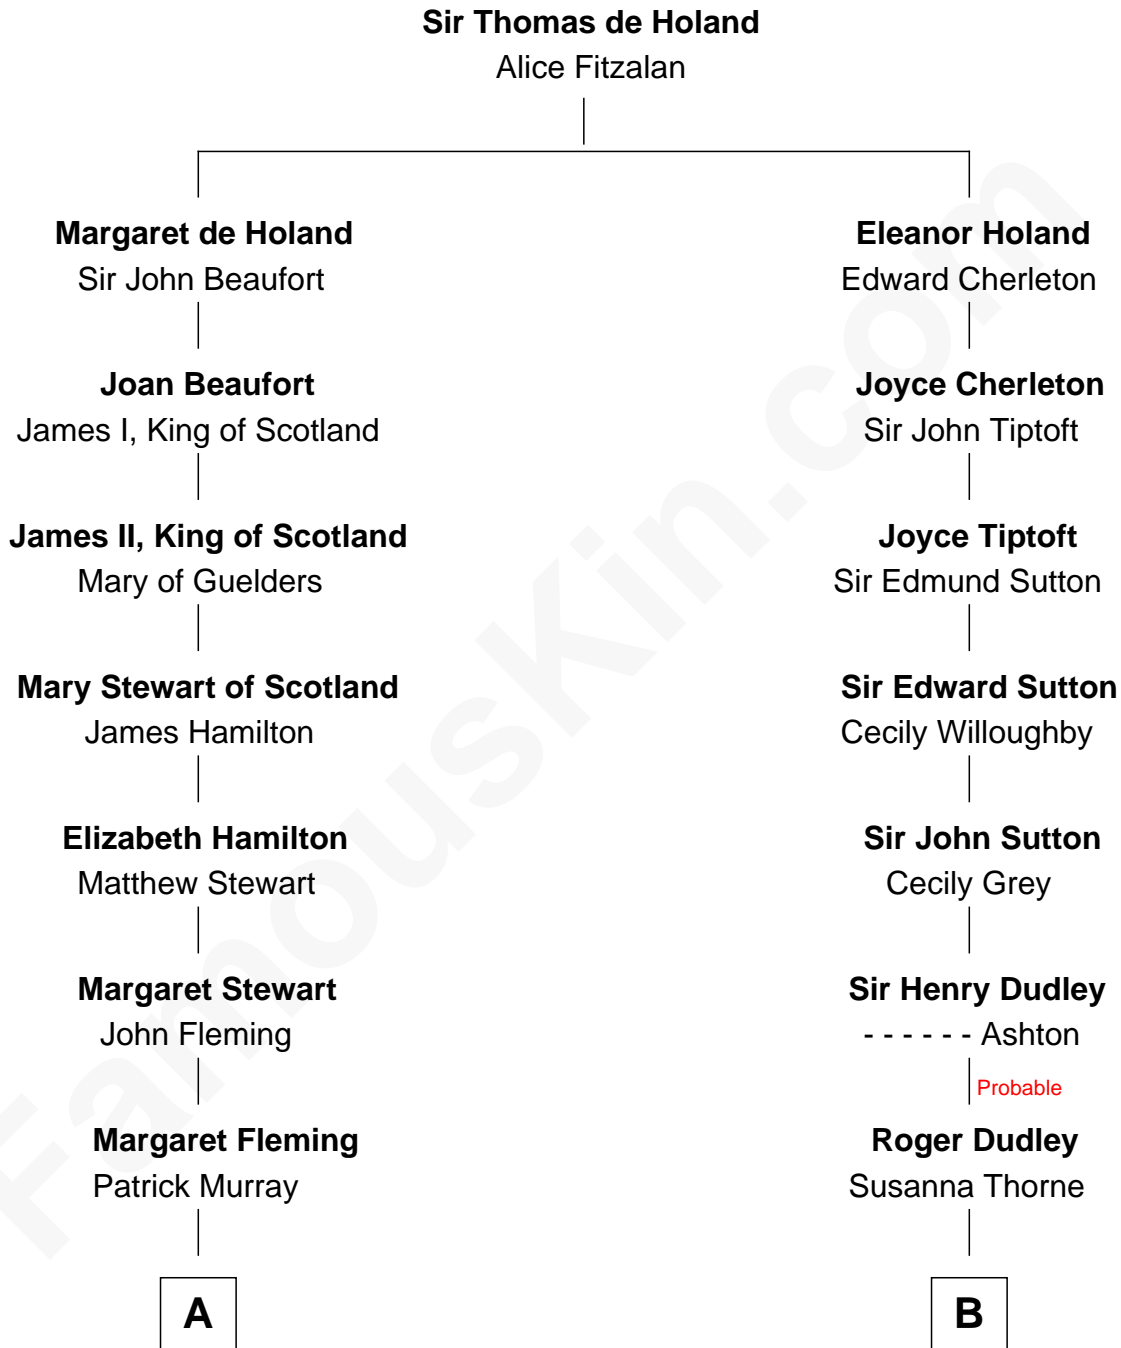

**FamousKin.com**  
**Relationship Chart of**  
**Tilda Swinton**  
*Movie Actress*

17th cousin 3 times removed of

**John Adams Morgan**  
*1952 Olympic Sailing Gold Medalist*

**C**

George Sitwell Campbell Swinton

Elizabeth Ebsworth

Alan Henry Campbell Swinton

Mariora Beatrice Evelyn Rochfort Alers-Hankey

Sir John Swinton

Judith Balfour Killen

**Tilda Swinton**

*Movie Actress*

FamousKin.com