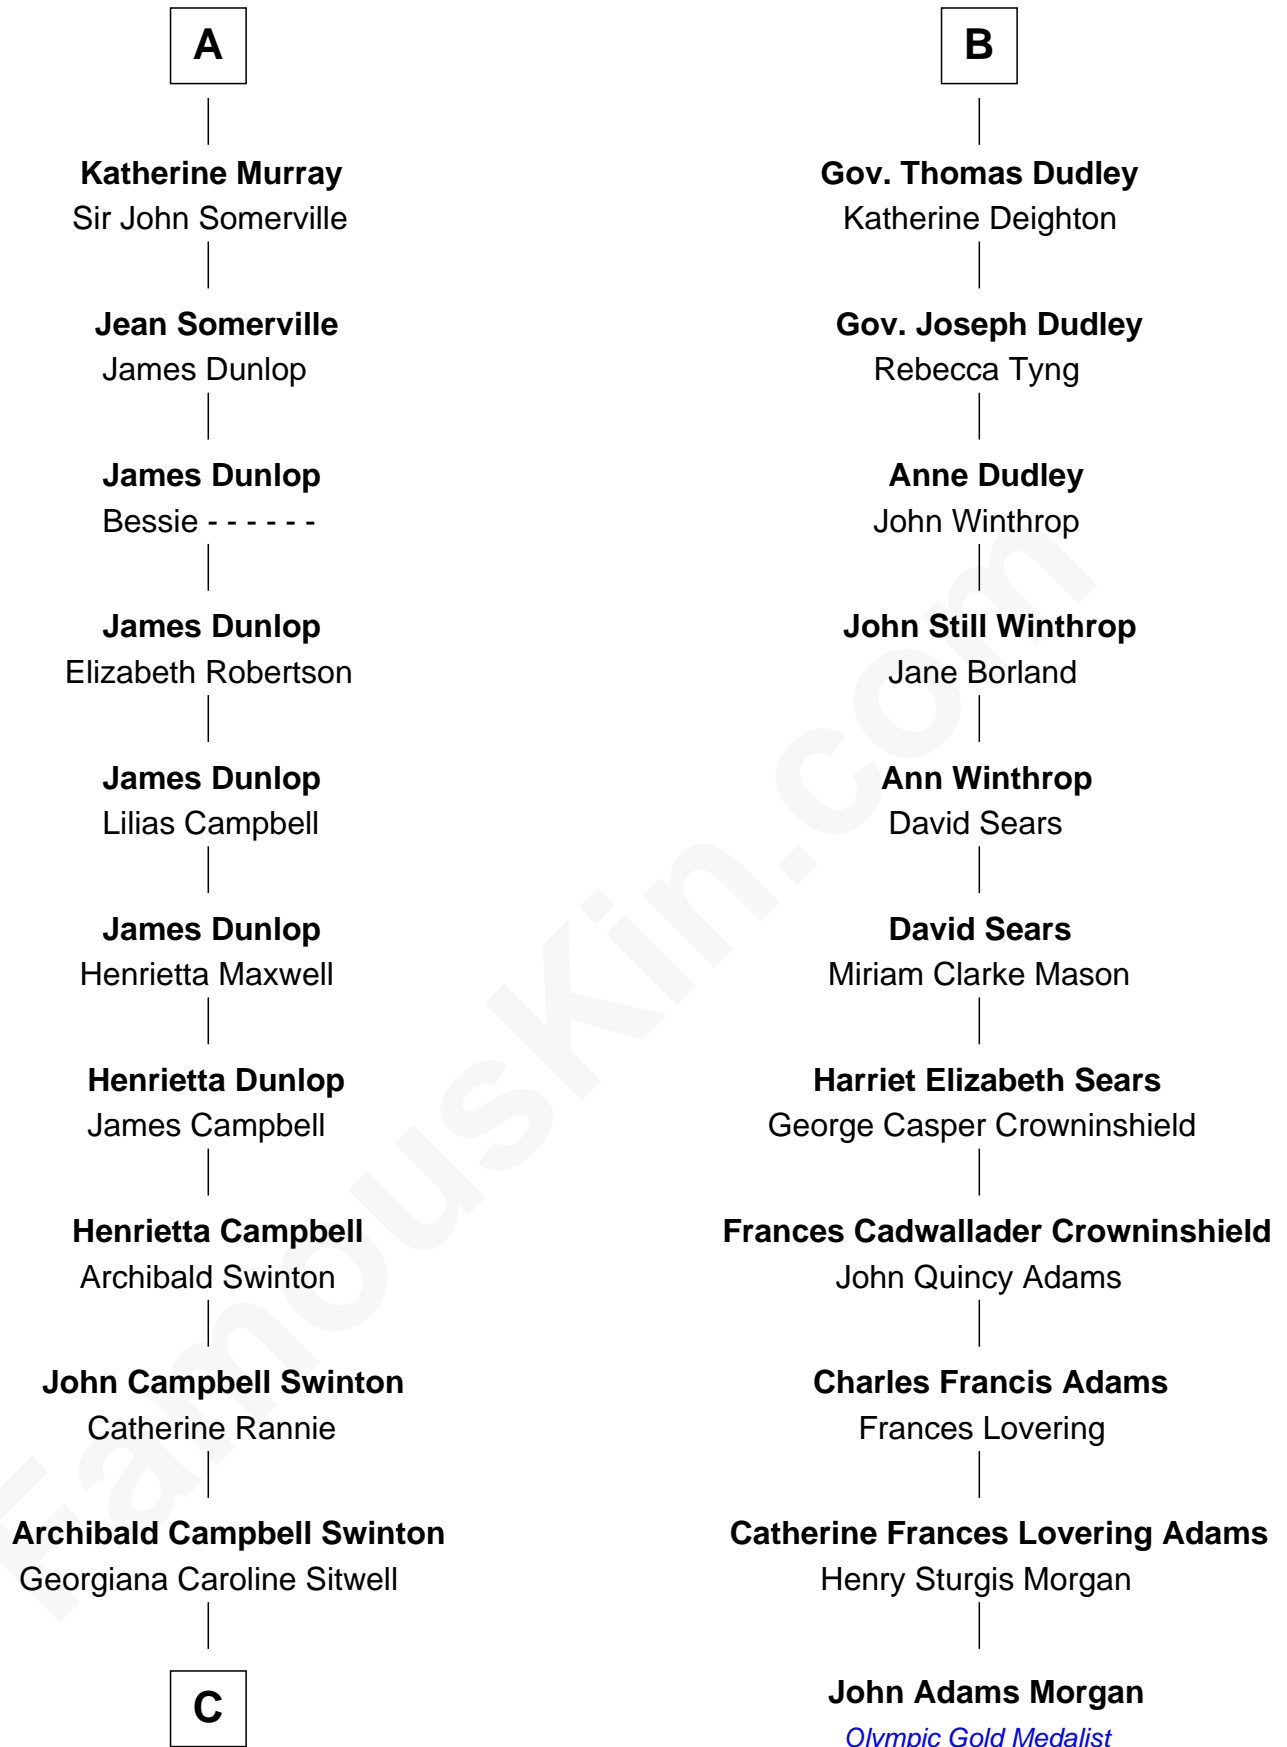

**FamousKin.com**  
**Relationship Chart of**  
**Tilda Swinton**  
*Movie Actress*

17th cousin 3 times removed of

**John Adams Morgan**  
*1952 Olympic Sailing Gold Medalist*

**C**

George Sitwell Campbell Swinton

Elizabeth Ebsworth

Alan Henry Campbell Swinton

Mariora Beatrice Evelyn Rochfort Alers-Hankey

Sir John Swinton

Judith Balfour Killen

**Tilda Swinton**

*Movie Actress*

FamousKin.com