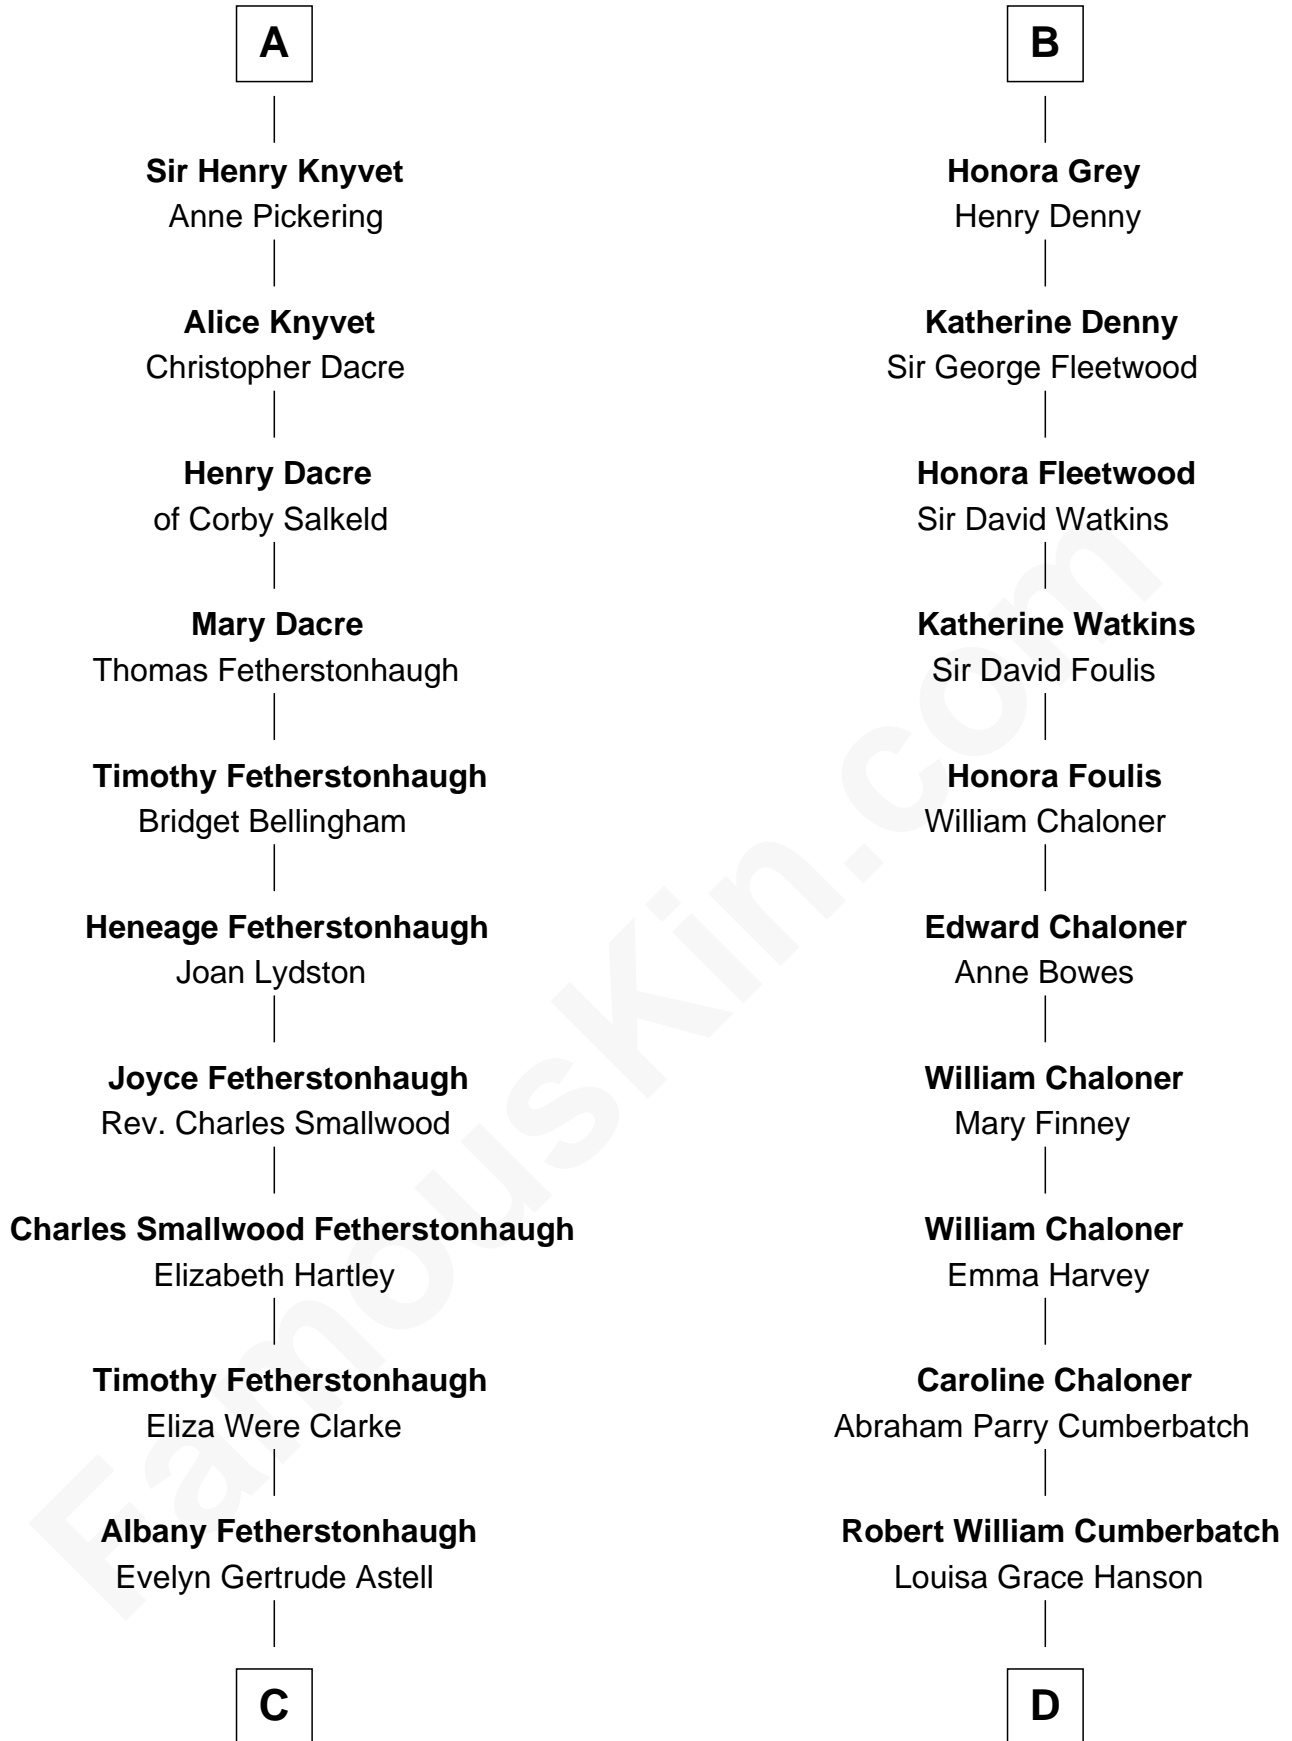

FamousKin.com Relationship Chart of

Tilda Swinton

Movie Actress

20th cousin of

Benedict Cumberbatch

Movie, Television and Stage Actor

William III of Hainault

Jeanne of Valois

Philippa of Hainault
Edward III, King of England

John of Gaunt
Blanche of Lancaster

Elizabeth of Lancaster
John de Holand

Constance de Holand
Sir John Grey

Alice Grey
Sir William Knyvet

Sir Edmund Knyvet
Eleanor Tyrrel

Sir Thomas Knyvet
Muriel Howard

A

Philippa of Hainault
Edward III, King of England

John of Gaunt
Katherine Roet

Sir John Beaufort
Margaret de Holand

Edmund Beaufort
Eleanor Beauchamp

Henry Beaufort
Joan Hill

Charles Somerset
Elizabeth West

Mary Somerset
Sir William Grey

B

C

Gertrude Clare Fetherstonhaugh
Cecil George Herbert Alers-Hankey

Matoria Beatrice Evelyn Rochfort Alers-Hankey
Alan Henry Campbell Swinton