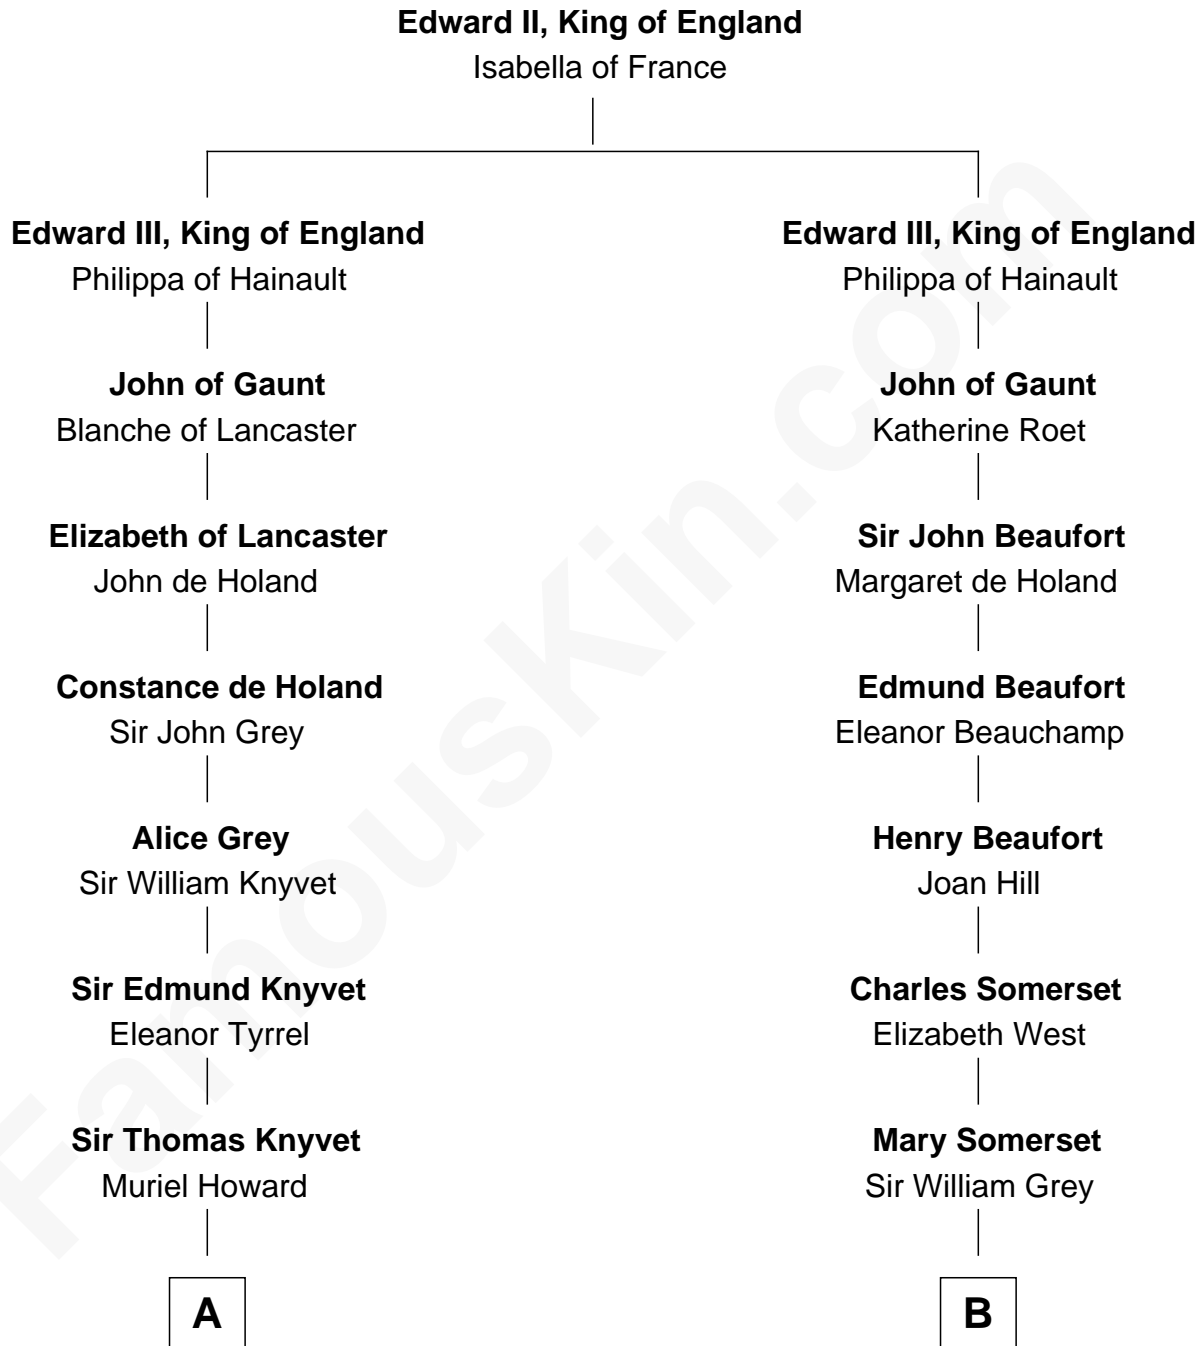

FamousKin.com Relationship Chart of

Tilda Swinton

Movie Actress

20th cousin of

Benedict Cumberbatch

Movie, Television and Stage Actor

C

Gertrude Clare Fetherstonhaugh
Cecil George Herbert Alers-Hankey

Matoria Beatrice Evelyn Rochfort Alers-Hankey
Alan Henry Campbell Swinton

Sir John Swinton
Judith Balfour Killen

Tilda Swinton
Movie Actress

D

Henry Alfred Cumberbatch
Hélène Gertrude Rees

Henry Carlton Cumberbatch
Pauline Ellen Laing Congdon