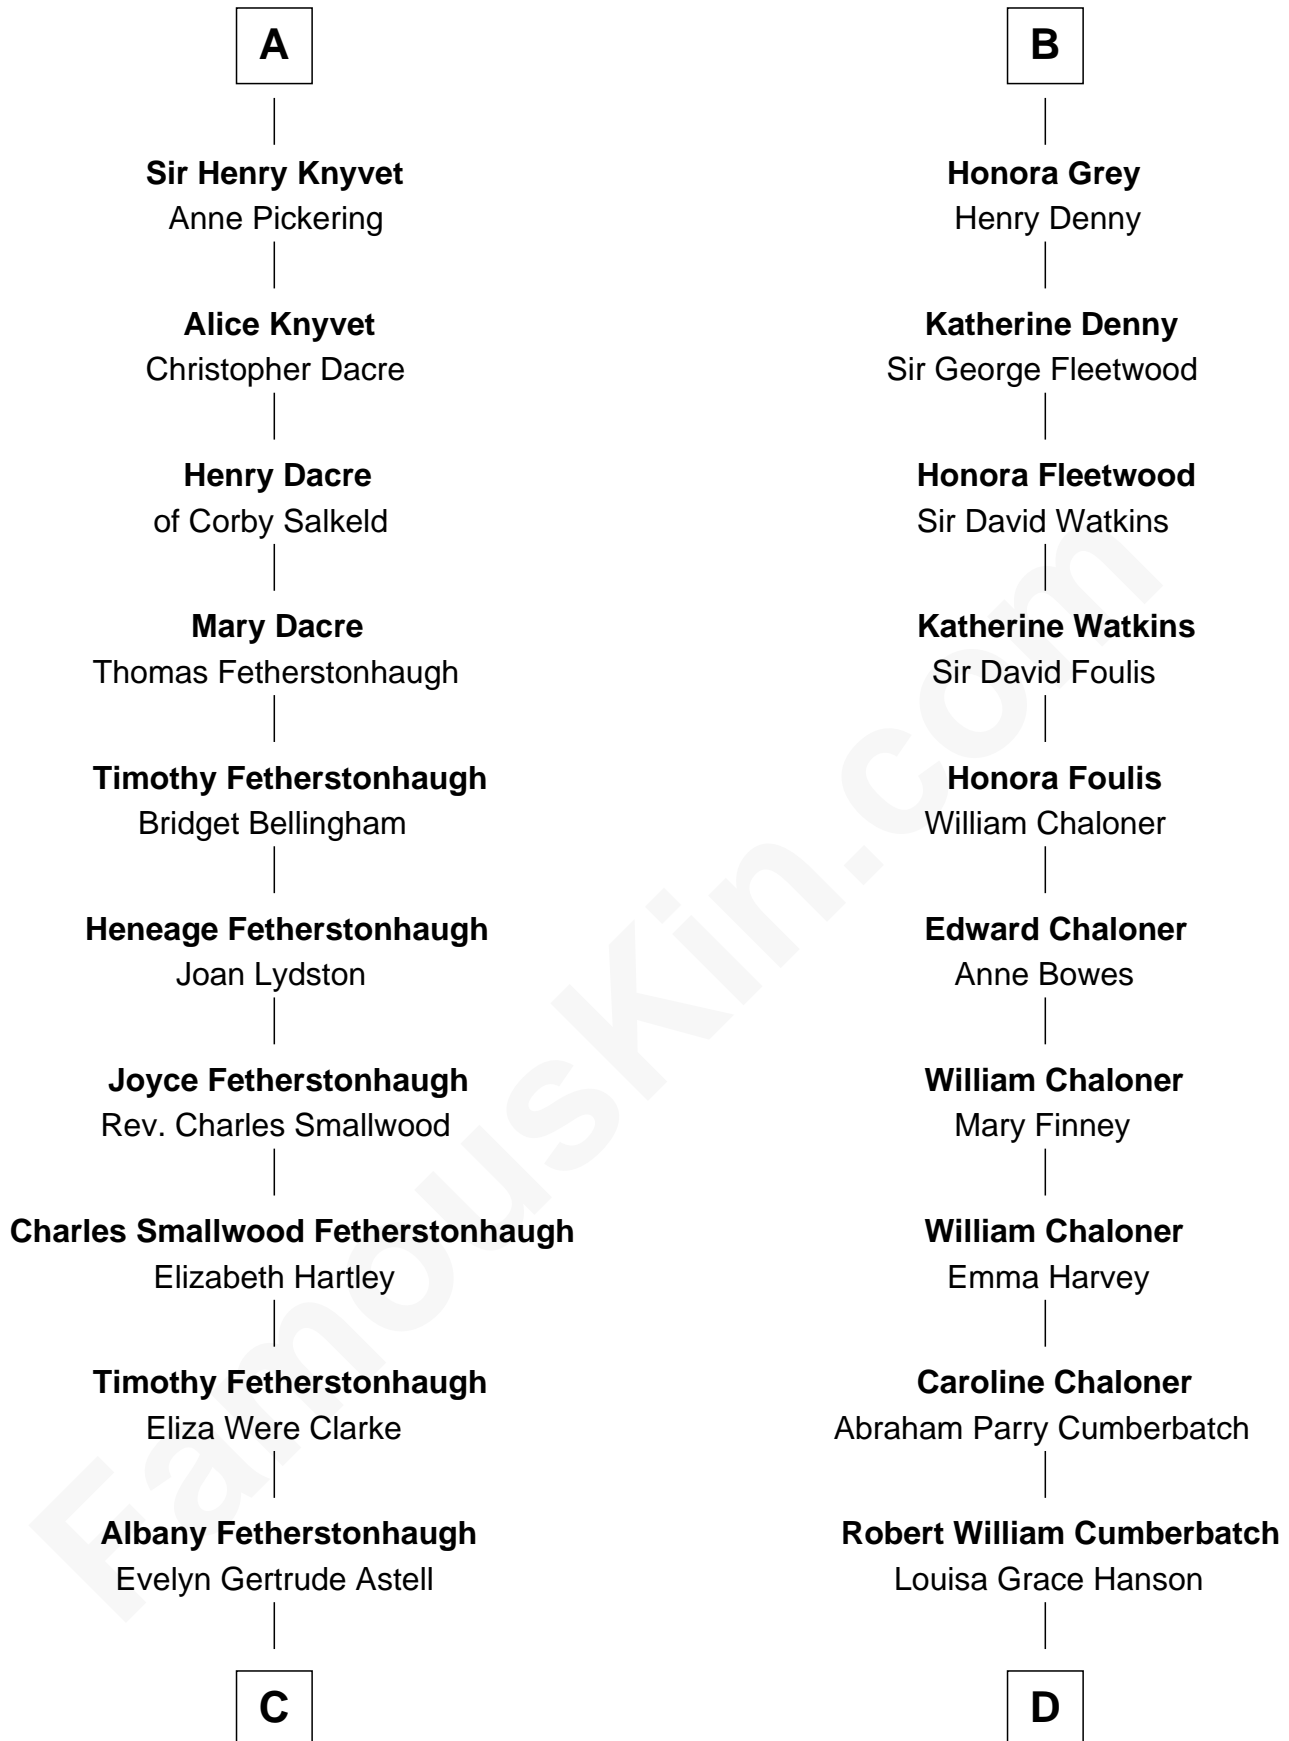

FamousKin.com Relationship Chart of

Tilda Swinton

Movie Actress

20th cousin of

Benedict Cumberbatch

Movie, Television and Stage Actor

C

Gertrude Clare Fetherstonhaugh
Cecil George Herbert Alers-Hankey

Matoria Beatrice Evelyn Rochfort Alers-Hankey
Alan Henry Campbell Swinton

Sir John Swinton
Judith Balfour Killen

Tilda Swinton
Movie Actress

D

Henry Alfred Cumberbatch
Hélène Gertrude Rees

Henry Carlton Cumberbatch
Pauline Ellen Laing Congdon