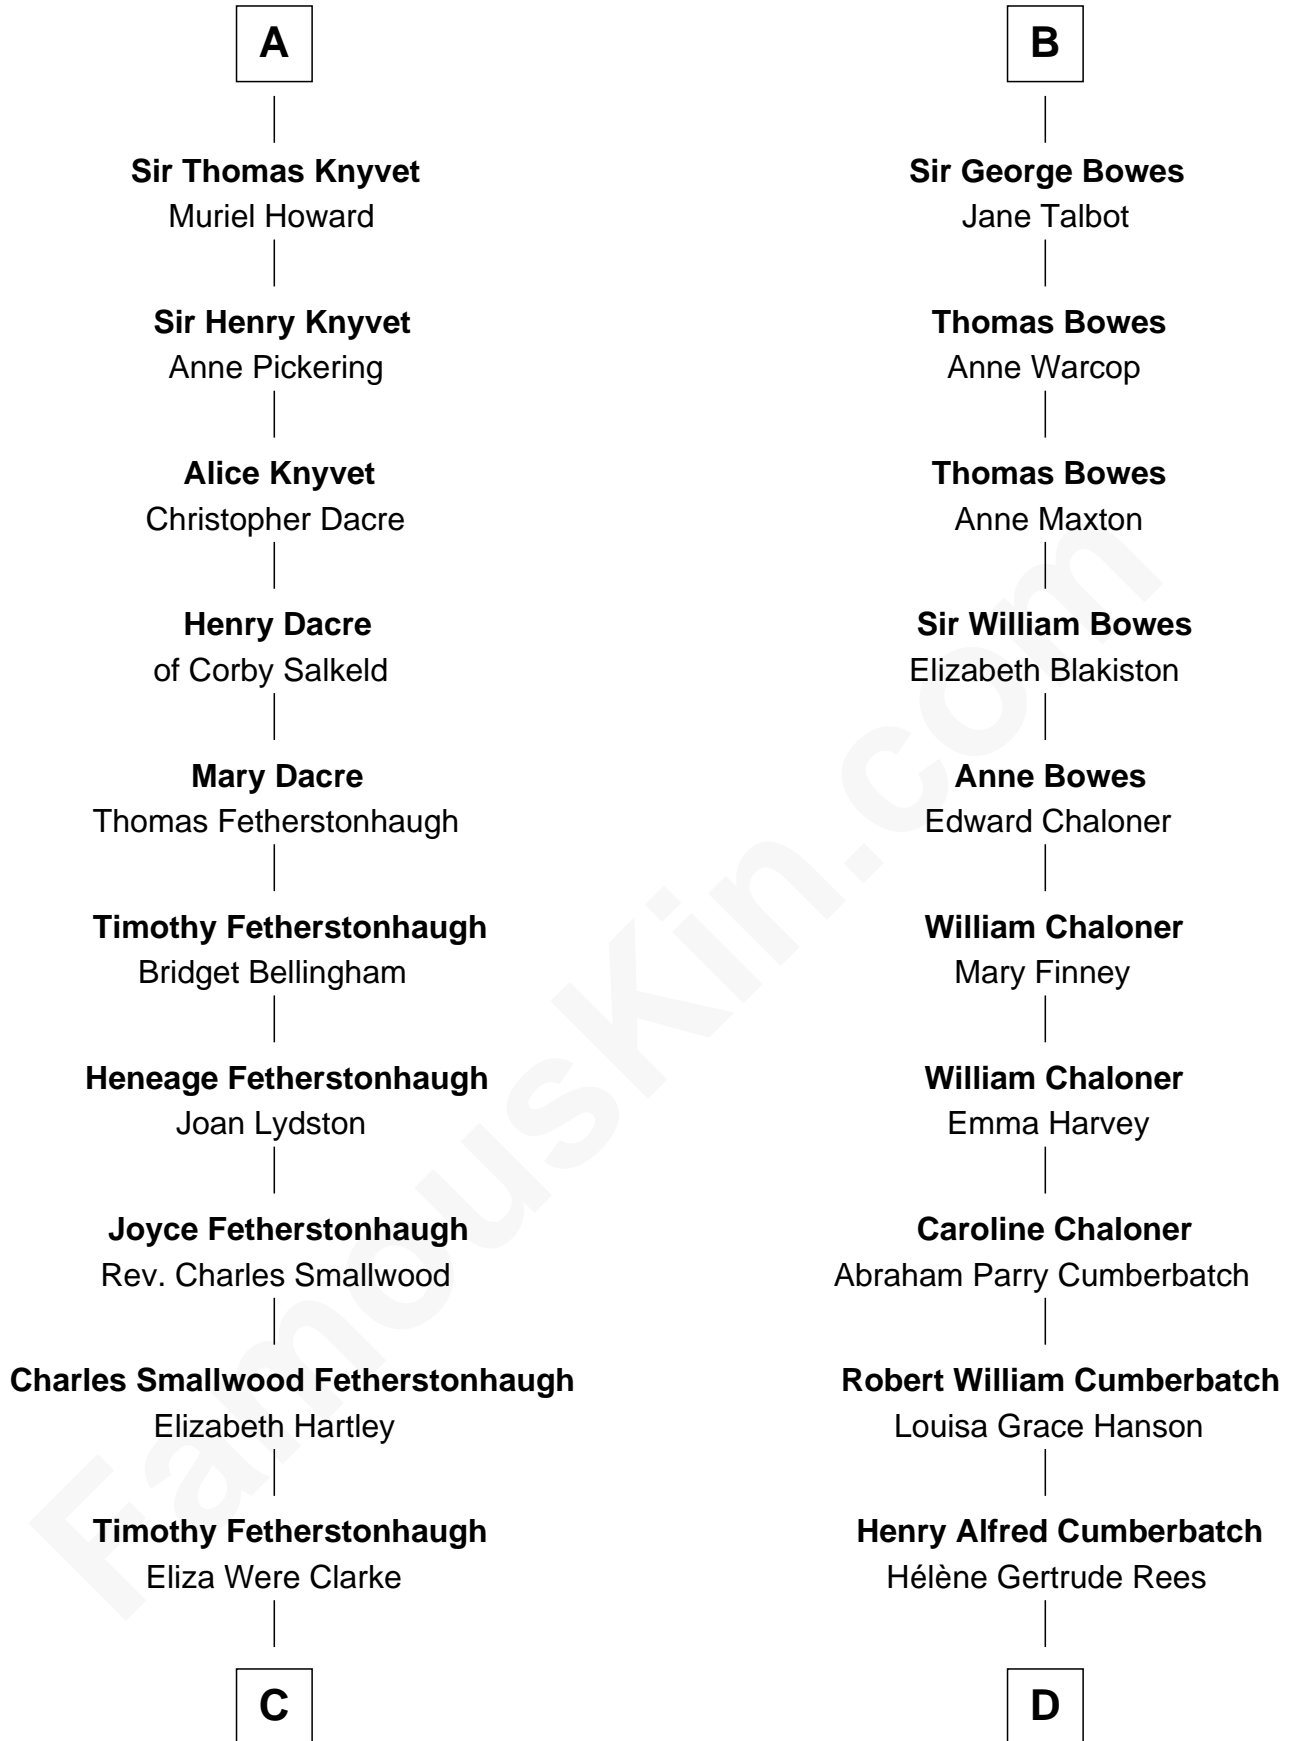

**FamousKin.com**  
**Relationship Chart of**  
**Tilda Swinton**  
*Movie Actress*

19th cousin 2 times removed of  
**Benedict Cumberbatch**  
*Movie, Television and Stage Actor*

**C**

**Albany Fetherstonhaugh**

Evelyn Gertrude Astell

**Gertrude Clare Fetherstonhaugh**

Cecil George Herbert Alers-Hankey

**Mariora Beatrice Evelyn Rochfort Alers-Hankey**

Alan Henry Campbell Swinton

**Sir John Swinton**

Judith Balfour Killen