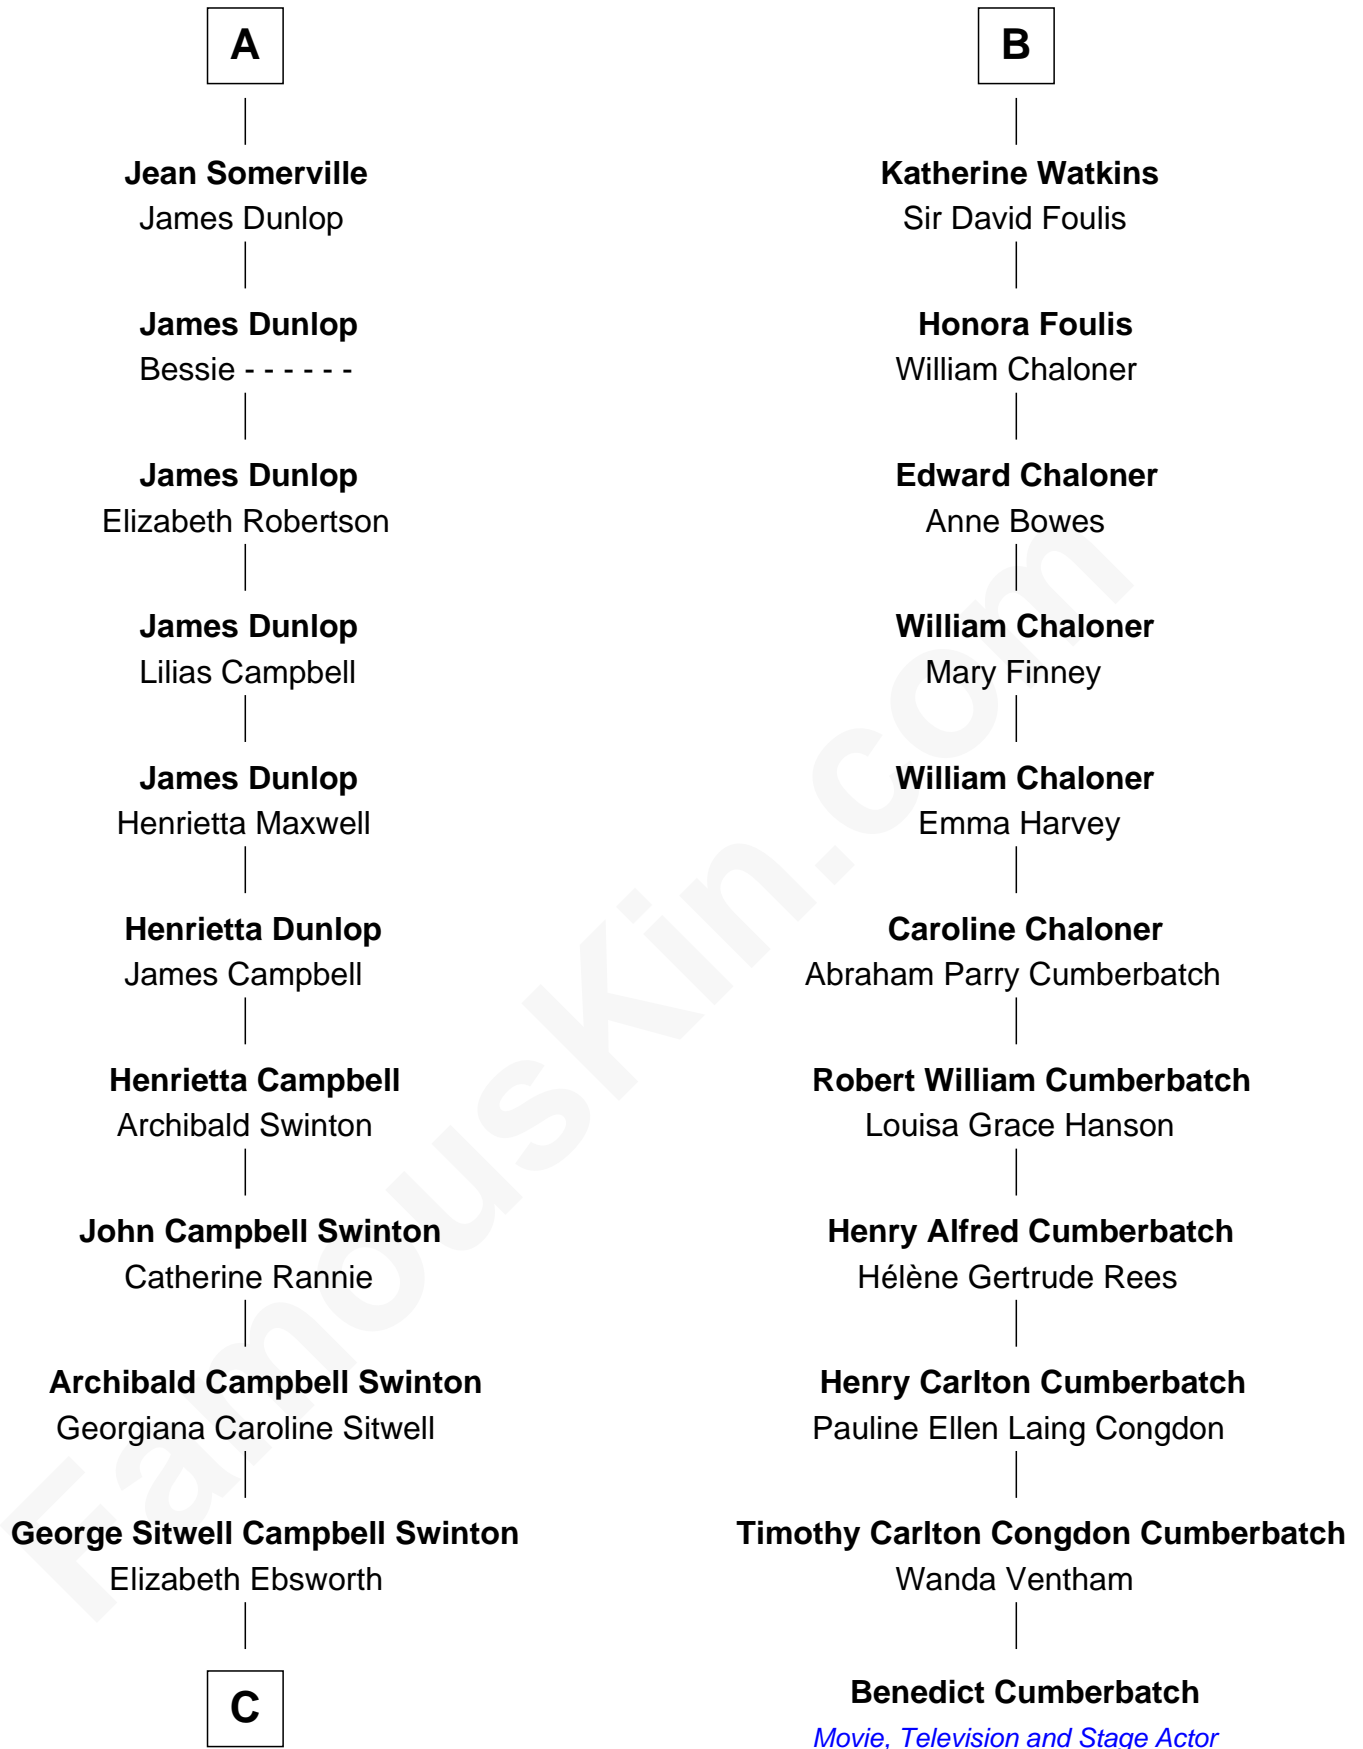

FamousKin.com
Relationship Chart of
Tilda Swinton
Movie Actress

17th cousin 2 times removed of
Benedict Cumberbatch
Movie, Television and Stage Actor

C

Alan Henry Campbell Swinton

Mariora Beatrice Evelyn Rochfort Alers-Hankey

Sir John Swinton

Judith Balfour Killen

Tilda Swinton

Movie Actress

FamousKin.com