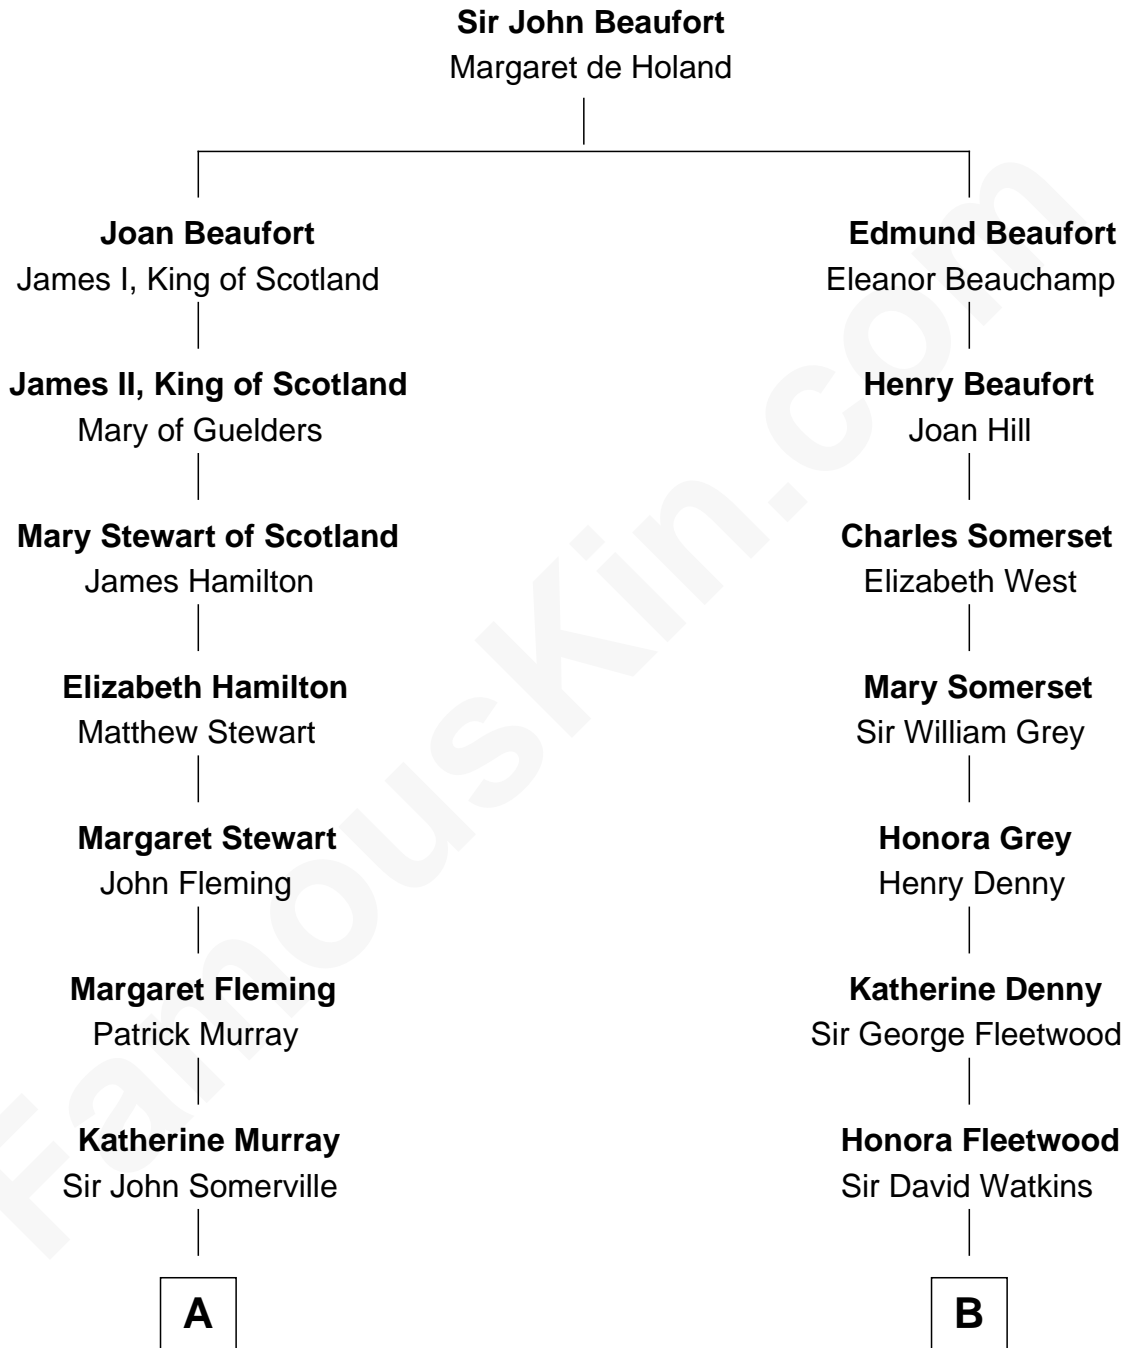

FamousKin.com
Relationship Chart of
Tilda Swinton
Movie Actress

17th cousin 2 times removed of
Benedict Cumberbatch
Movie, Television and Stage Actor

C

Alan Henry Campbell Swinton

Mariora Beatrice Evelyn Rochfort Alers-Hankey

Sir John Swinton

Judith Balfour Killen

Tilda Swinton

Movie Actress

FamousKin.com