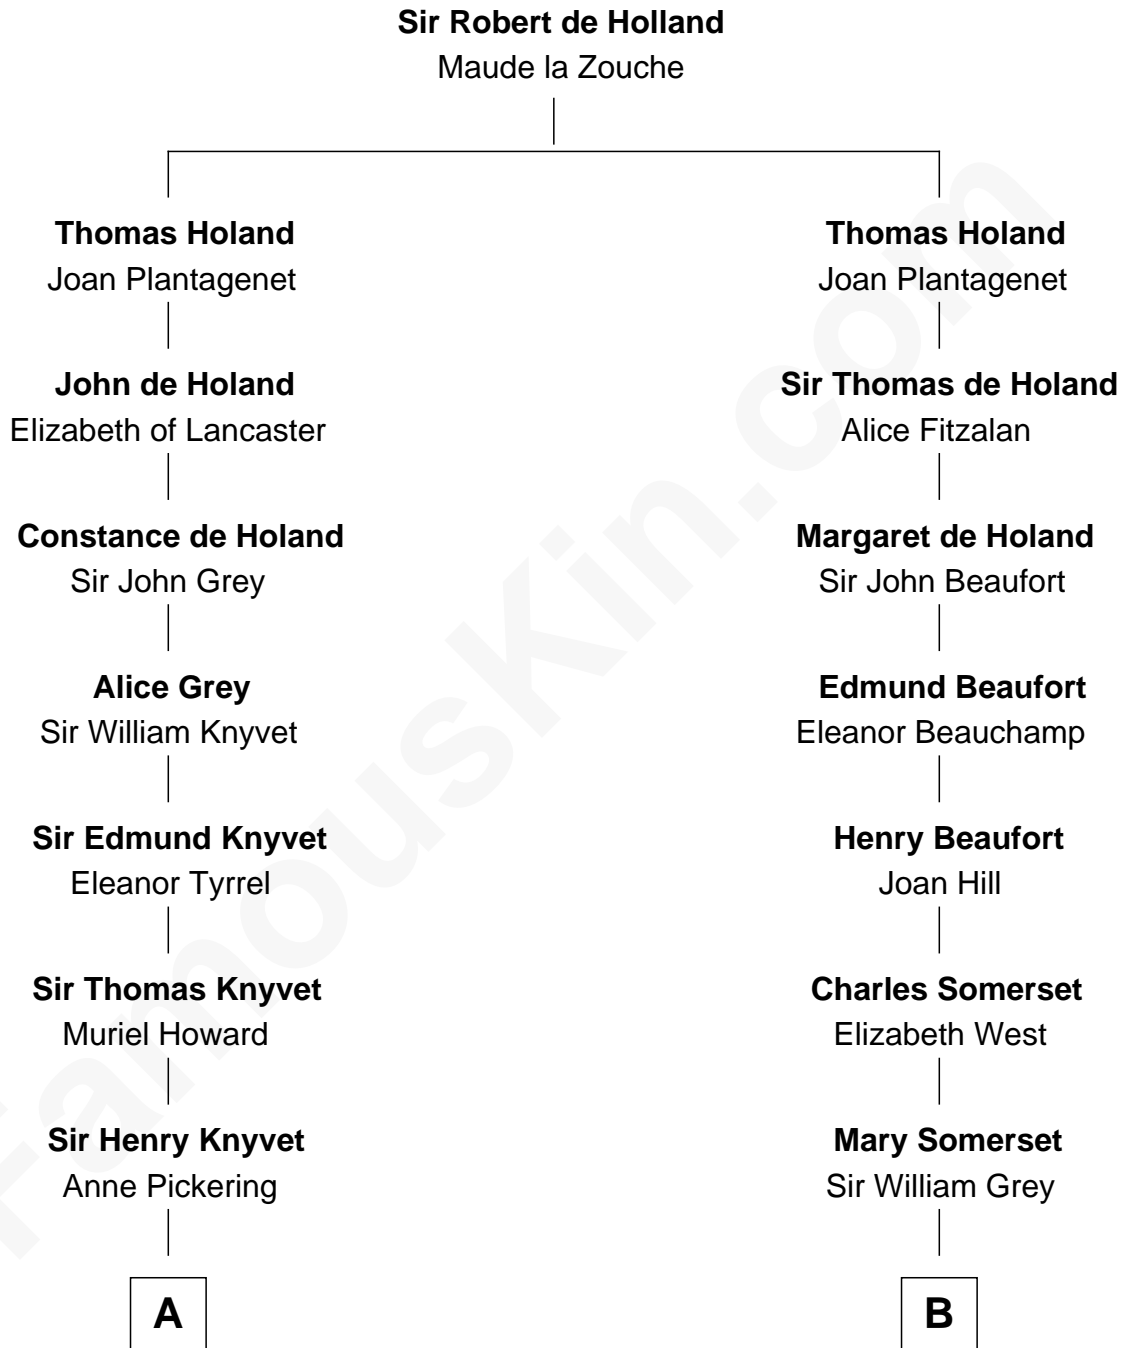

FamousKin.com
Relationship Chart of
Tilda Swinton
Movie Actress

19th cousin 1 time removed of

Benedict Cumberbatch
Movie, Television and Stage Actor

A

Alice Knyvet
Christopher Dacre

Henry Dacre
of Corby Salkeld

Timothy Fetherstonhaugh
Eliza Were Clarke

Albany Fetherstonhaugh
Evelyn Gertrude Astell

Gertrude Clare Fetherstonhaugh
Cecil George Herbert Alers-Hankey

C

B

Honora Grey
Henry Denny

Katherine Denny
Sir George Fleetwood