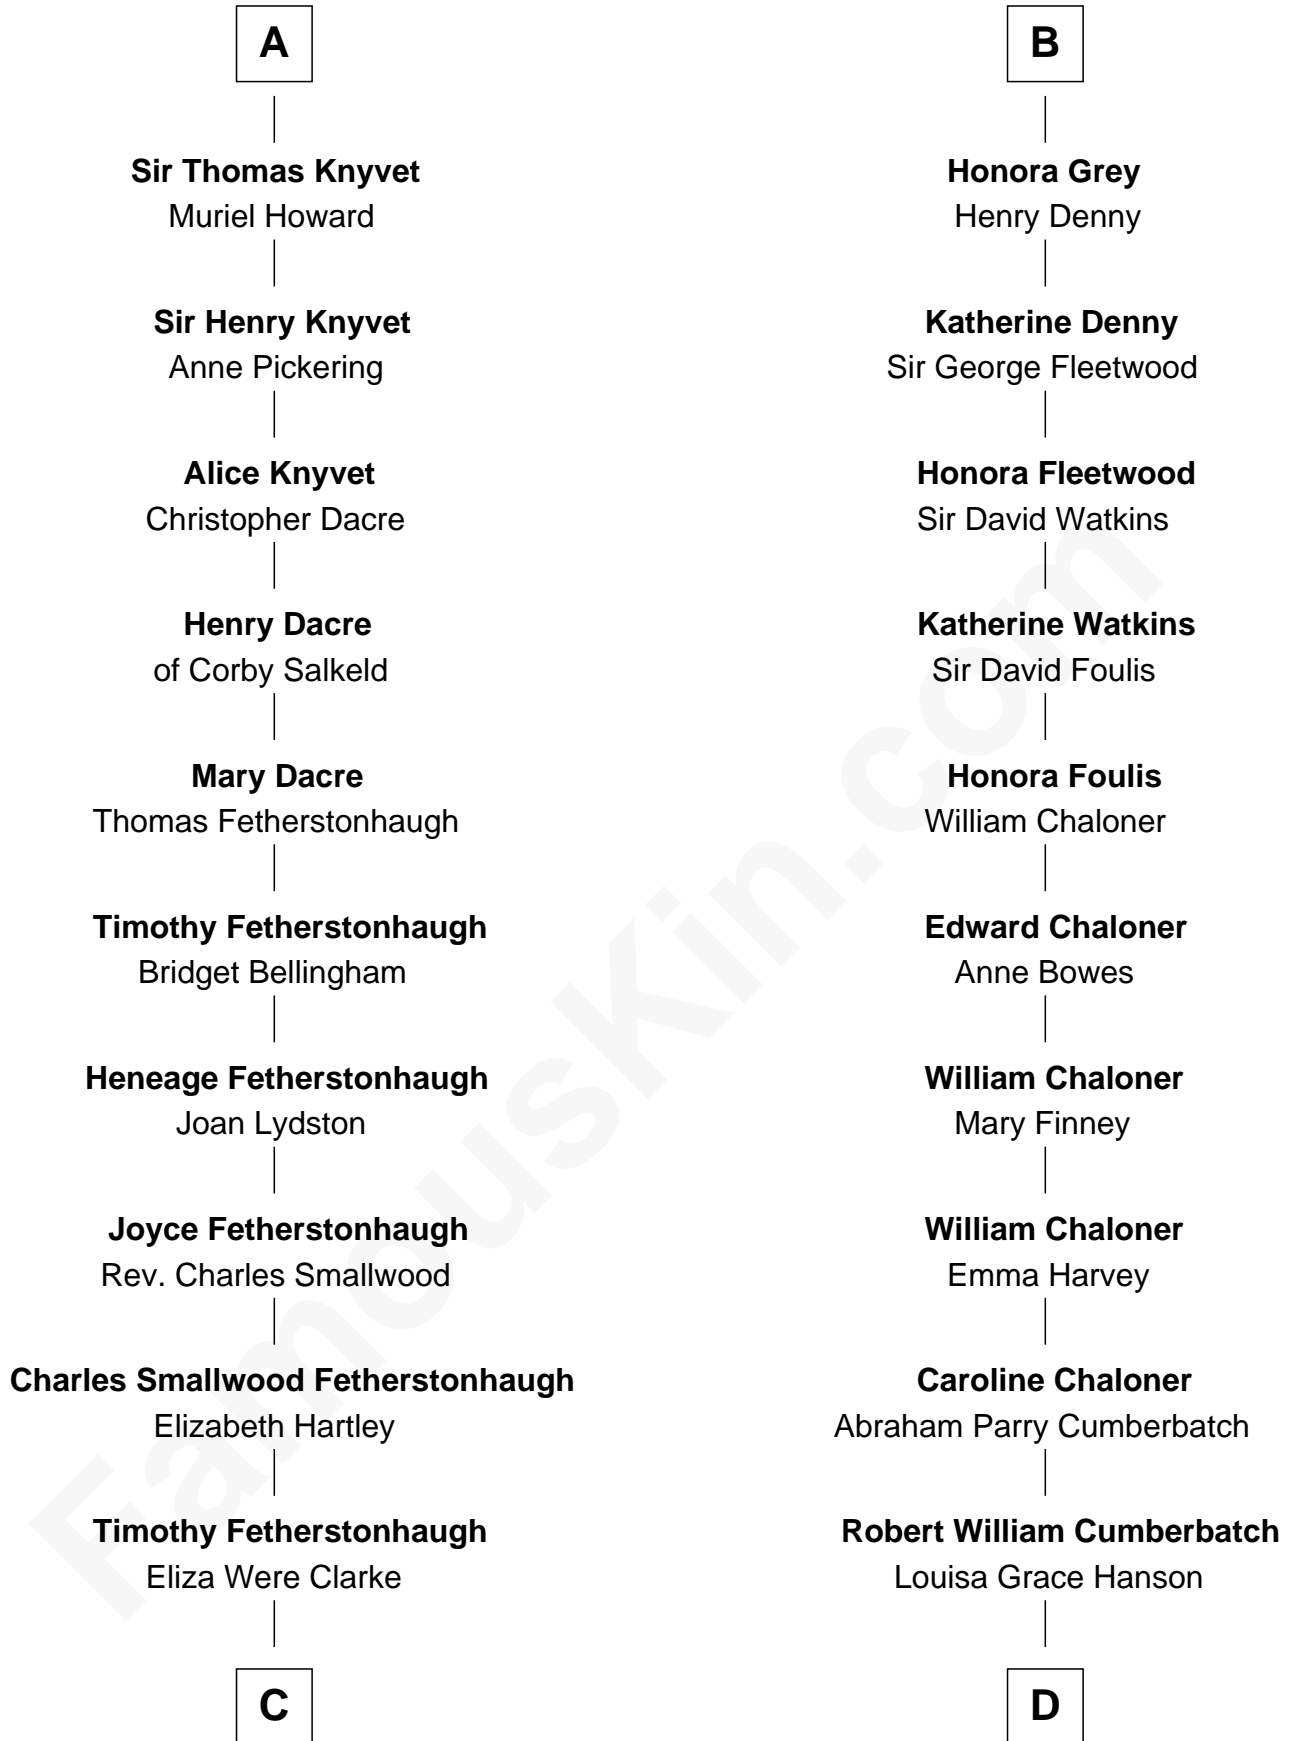

FamousKin.com
Relationship Chart of
Tilda Swinton
Movie Actress

20th cousin 1 time removed of

Benedict Cumberbatch
Movie, Television and Stage Actor

C

Albany Fetherstonhaugh

Evelyn Gertrude Astell

Gertrude Clare Fetherstonhaugh

Cecil George Herbert Alers-Hankey

Mariora Beatrice Evelyn Rochfort Alers-Hankey

Alan Henry Campbell Swinton

Sir John Swinton

Judith Balfour Killen

Tilda Swinton

Movie Actress

D