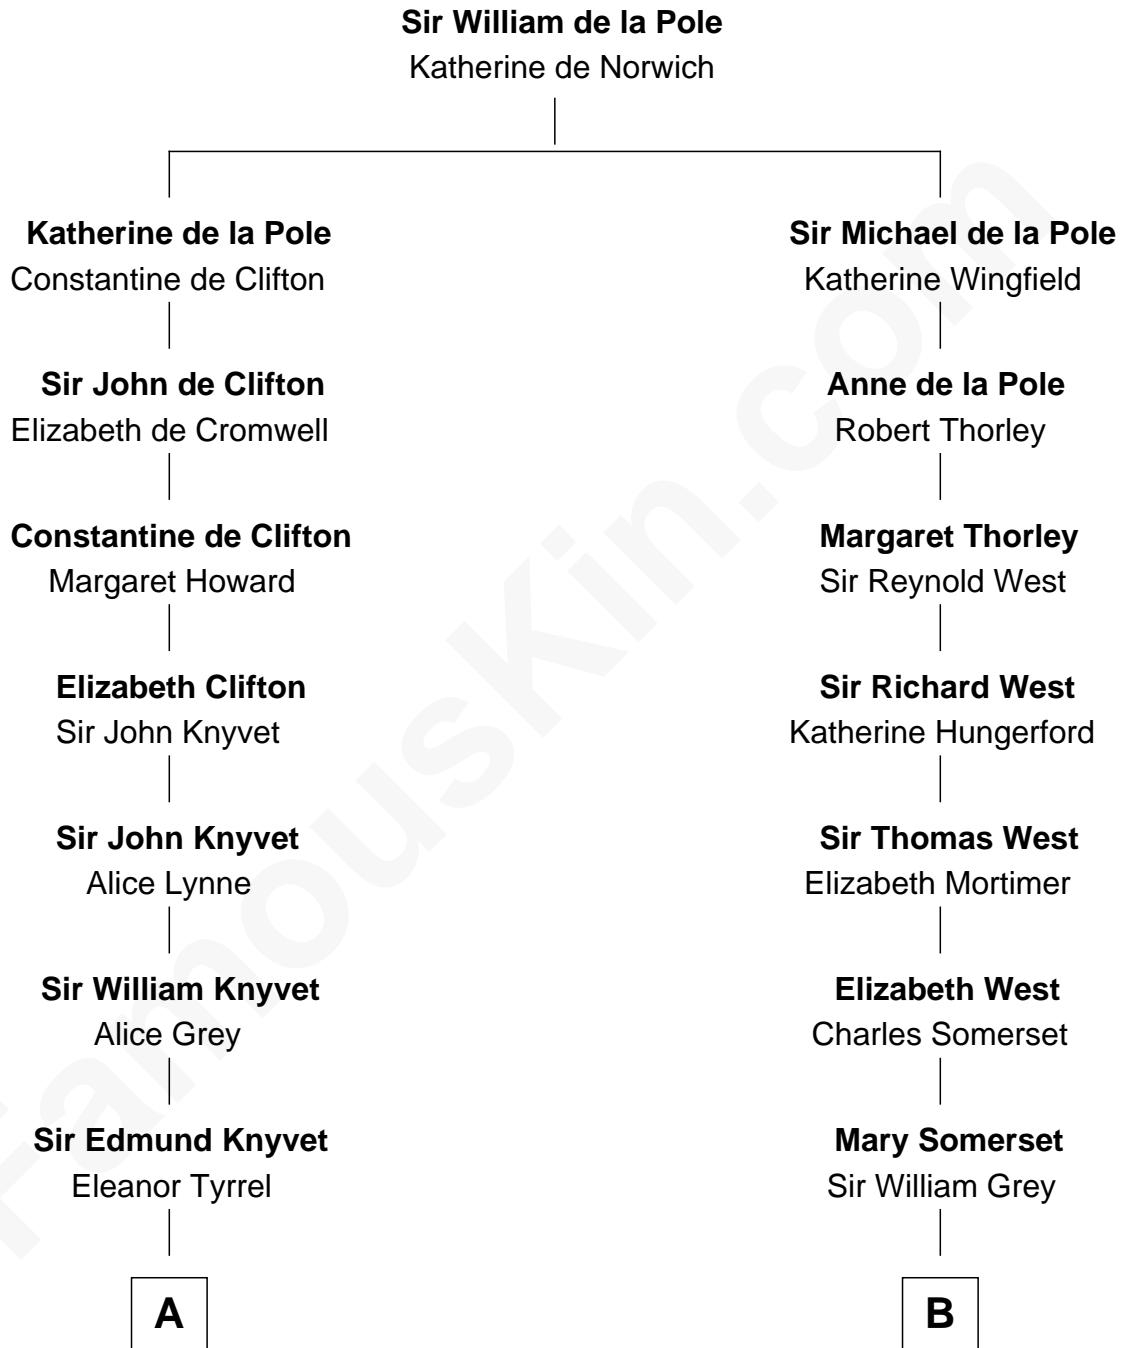

FamousKin.com
Relationship Chart of
Tilda Swinton
Movie Actress

20th cousin 1 time removed of

Benedict Cumberbatch
Movie, Television and Stage Actor

C

Albany Fetherstonhaugh

Evelyn Gertrude Astell

Gertrude Clare Fetherstonhaugh

Cecil George Herbert Alers-Hankey

Mariora Beatrice Evelyn Rochfort Alers-Hankey

Alan Henry Campbell Swinton

Sir John Swinton

Judith Balfour Killen

Tilda Swinton

Movie Actress

D