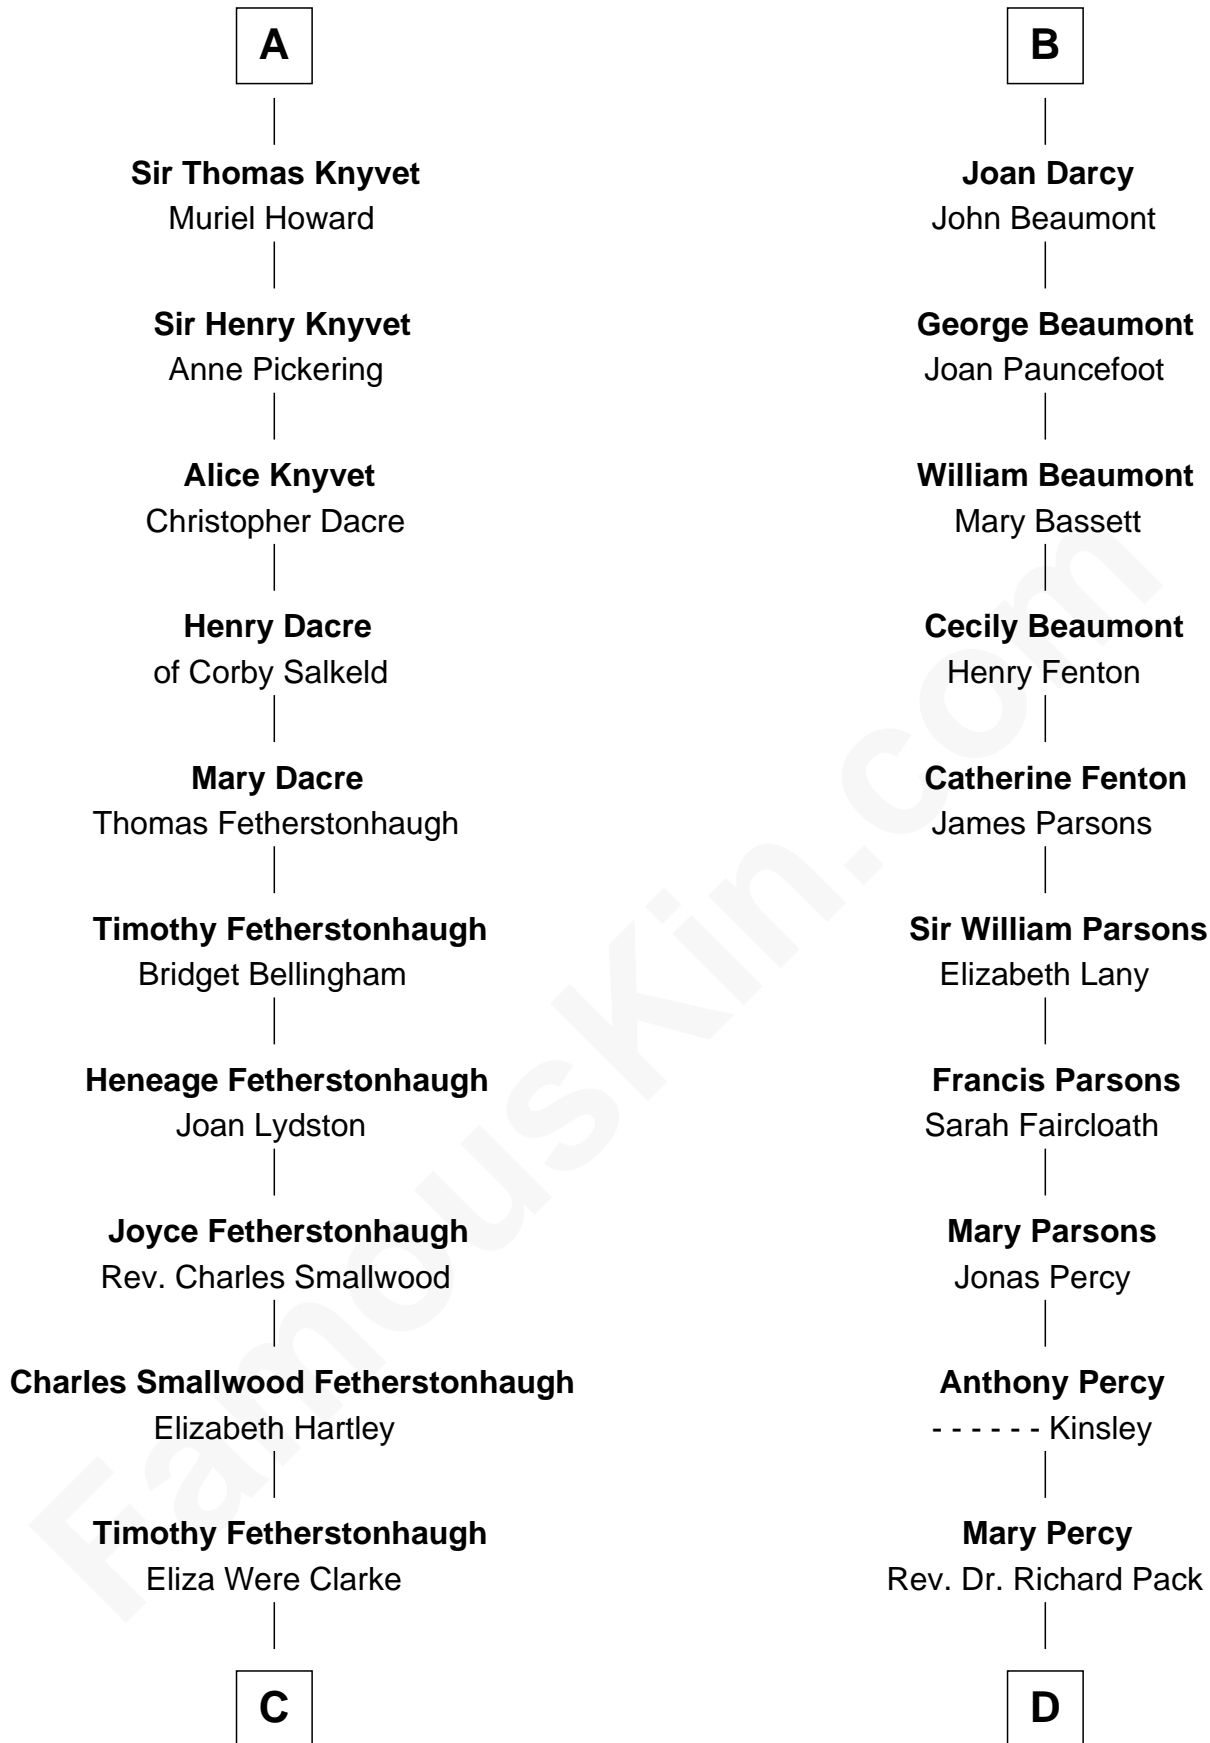

FamousKin.com
Relationship Chart of
Tilda Swinton
Movie Actress

20th cousin 1 time removed of
Sir Arthur Conan Doyle
Author, "Sherlock Holmes"

C

Albany Fetherstonhaugh

Evelyn Gertrude Astell

Gertrude Clare Fetherstonhaugh

Cecil George Herbert Alers-Hankey

Mariora Beatrice Evelyn Rochfort Alers-Hankey

Alan Henry Campbell Swinton

Sir John Swinton

Judith Balfour Killen

Tilda Swinton

Movie Actress

D