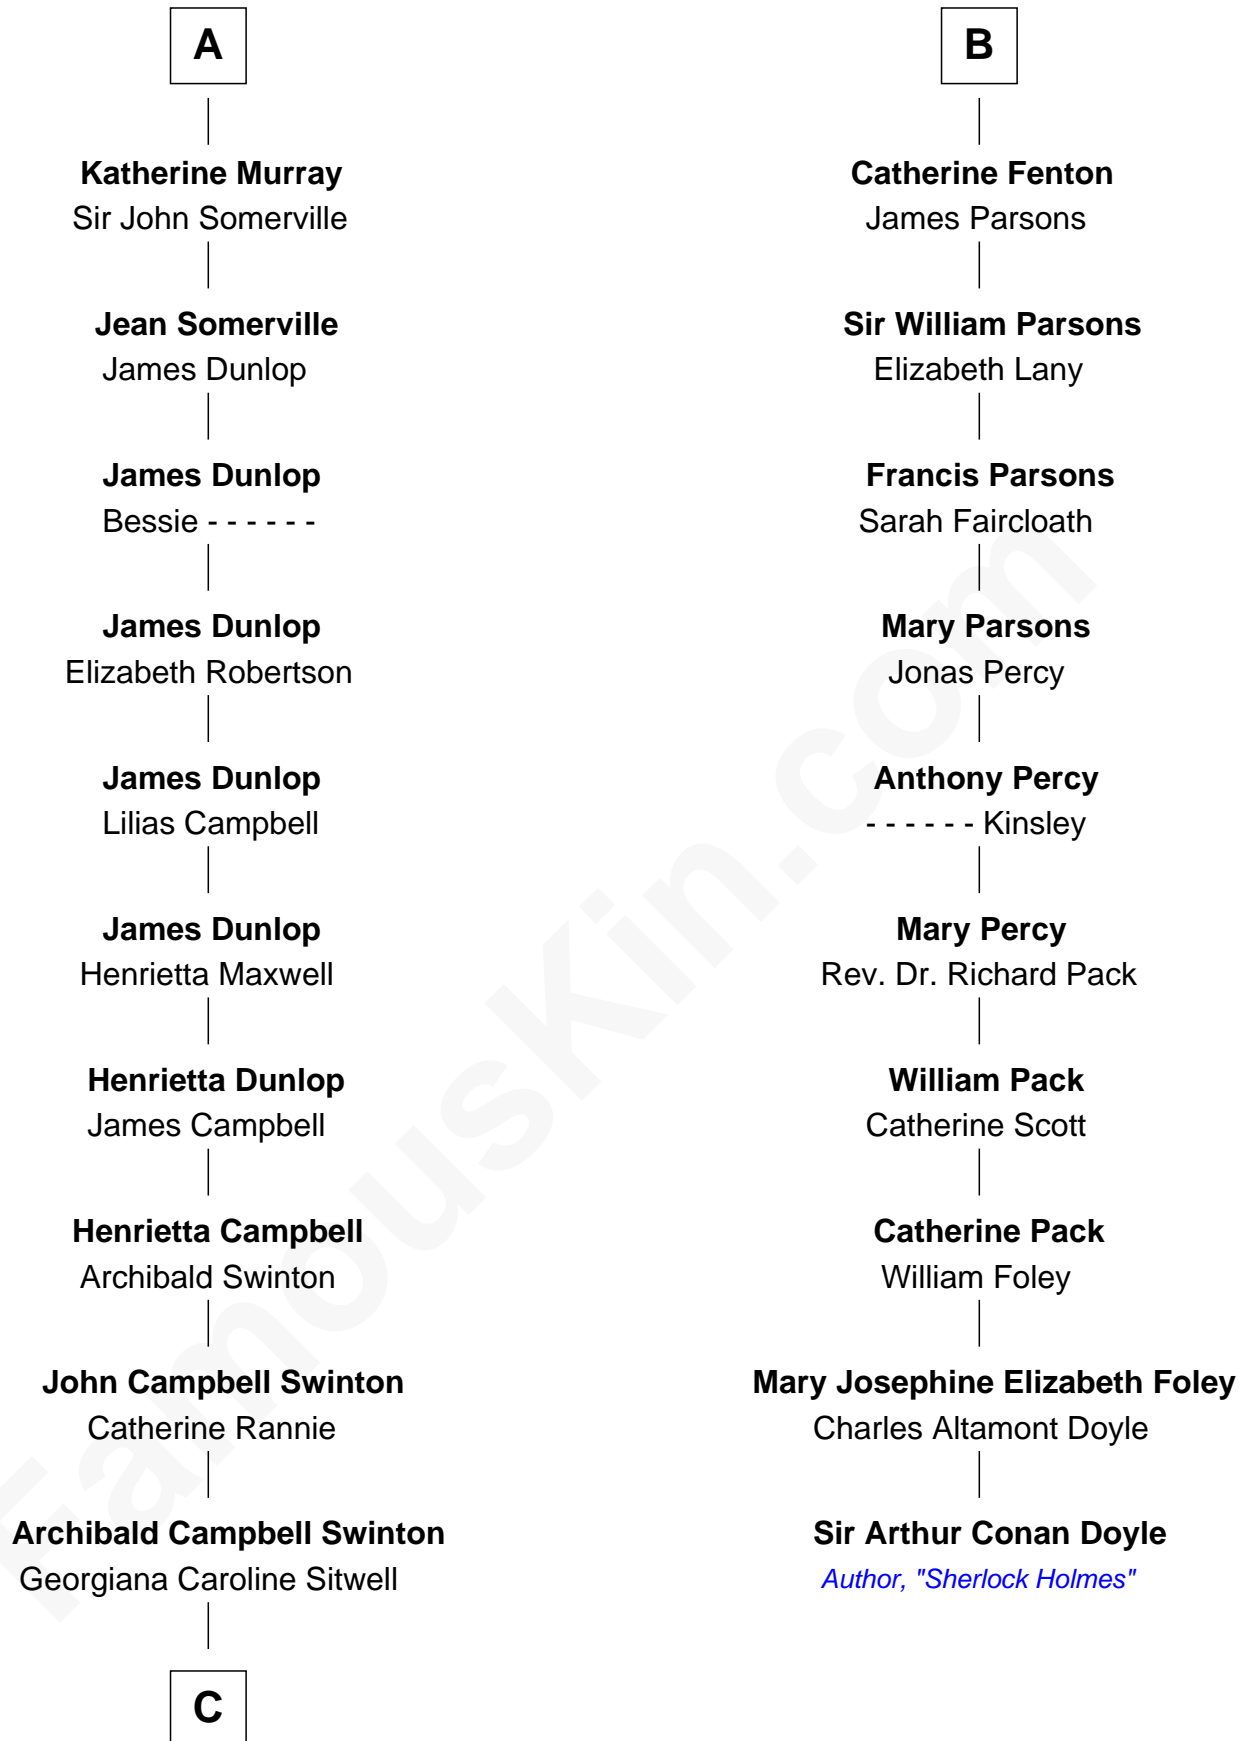

FamousKin.com
Relationship Chart of
Tilda Swinton
Movie Actress

16th cousin 4 times removed of
Sir Arthur Conan Doyle
Author, "Sherlock Holmes"

C

George Sitwell Campbell Swinton

Elizabeth Ebsworth

Alan Henry Campbell Swinton

Mariora Beatrice Evelyn Rochfort Alers-Hankey

Sir John Swinton

Judith Balfour Killen

Tilda Swinton

Movie Actress

FamousKin.com