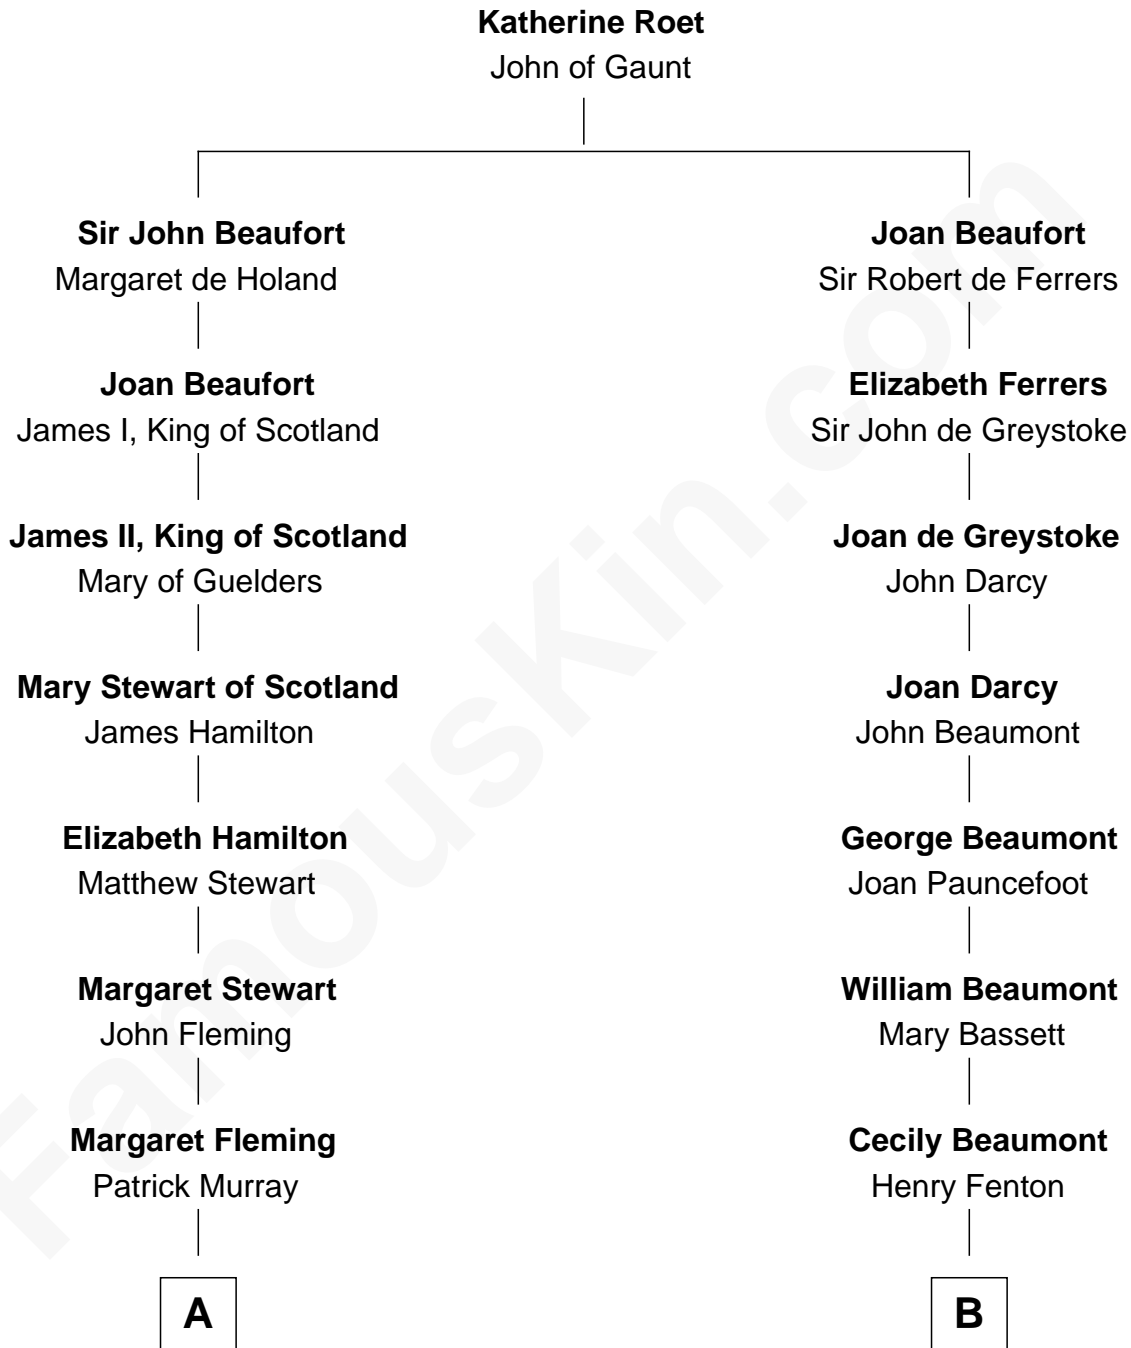

FamousKin.com
Relationship Chart of
Tilda Swinton
Movie Actress

16th cousin 4 times removed of
Sir Arthur Conan Doyle
Author, "Sherlock Holmes"

C

George Sitwell Campbell Swinton

Elizabeth Ebsworth

Alan Henry Campbell Swinton

Mariora Beatrice Evelyn Rochfort Alers-Hankey

Sir John Swinton

Judith Balfour Killen

Tilda Swinton

Movie Actress

FamousKin.com