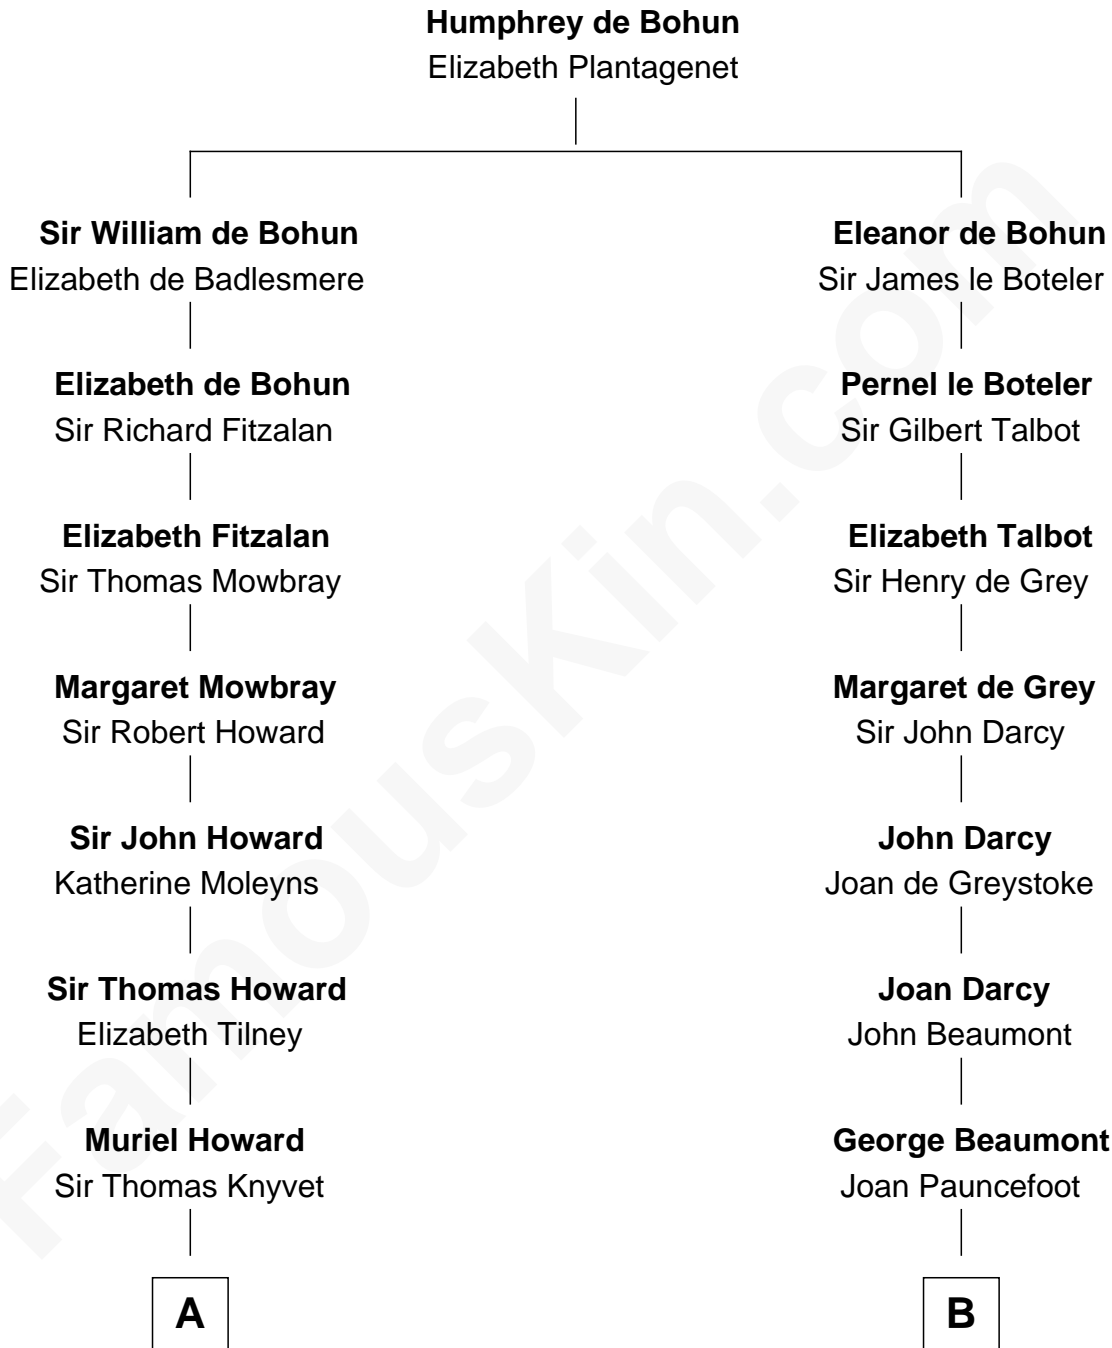

**FamousKin.com**  
**Relationship Chart of**  
**Tilda Swinton**  
*Movie Actress*

**18th cousin 2 times removed of**  
**Sir Arthur Conan Doyle**  
*Author, "Sherlock Holmes"*

**C**

**Gertrude Clare Fetherstonhaugh**  
Cecil George Herbert Alers-Hankey

**Matoria Beatrice Evelyn Rochfort Alers-Hankey**  
Alan Henry Campbell Swinton

**Sir John Swinton**  
Judith Balfour Killen

**Tilda Swinton**  
*Movie Actress*

**D**

**Mary Josephine Elizabeth Foley**  
Charles Altamont Doyle

**Sir Arthur Conan Doyle**  
*Author, "Sherlock Holmes"*

FamousKin.com