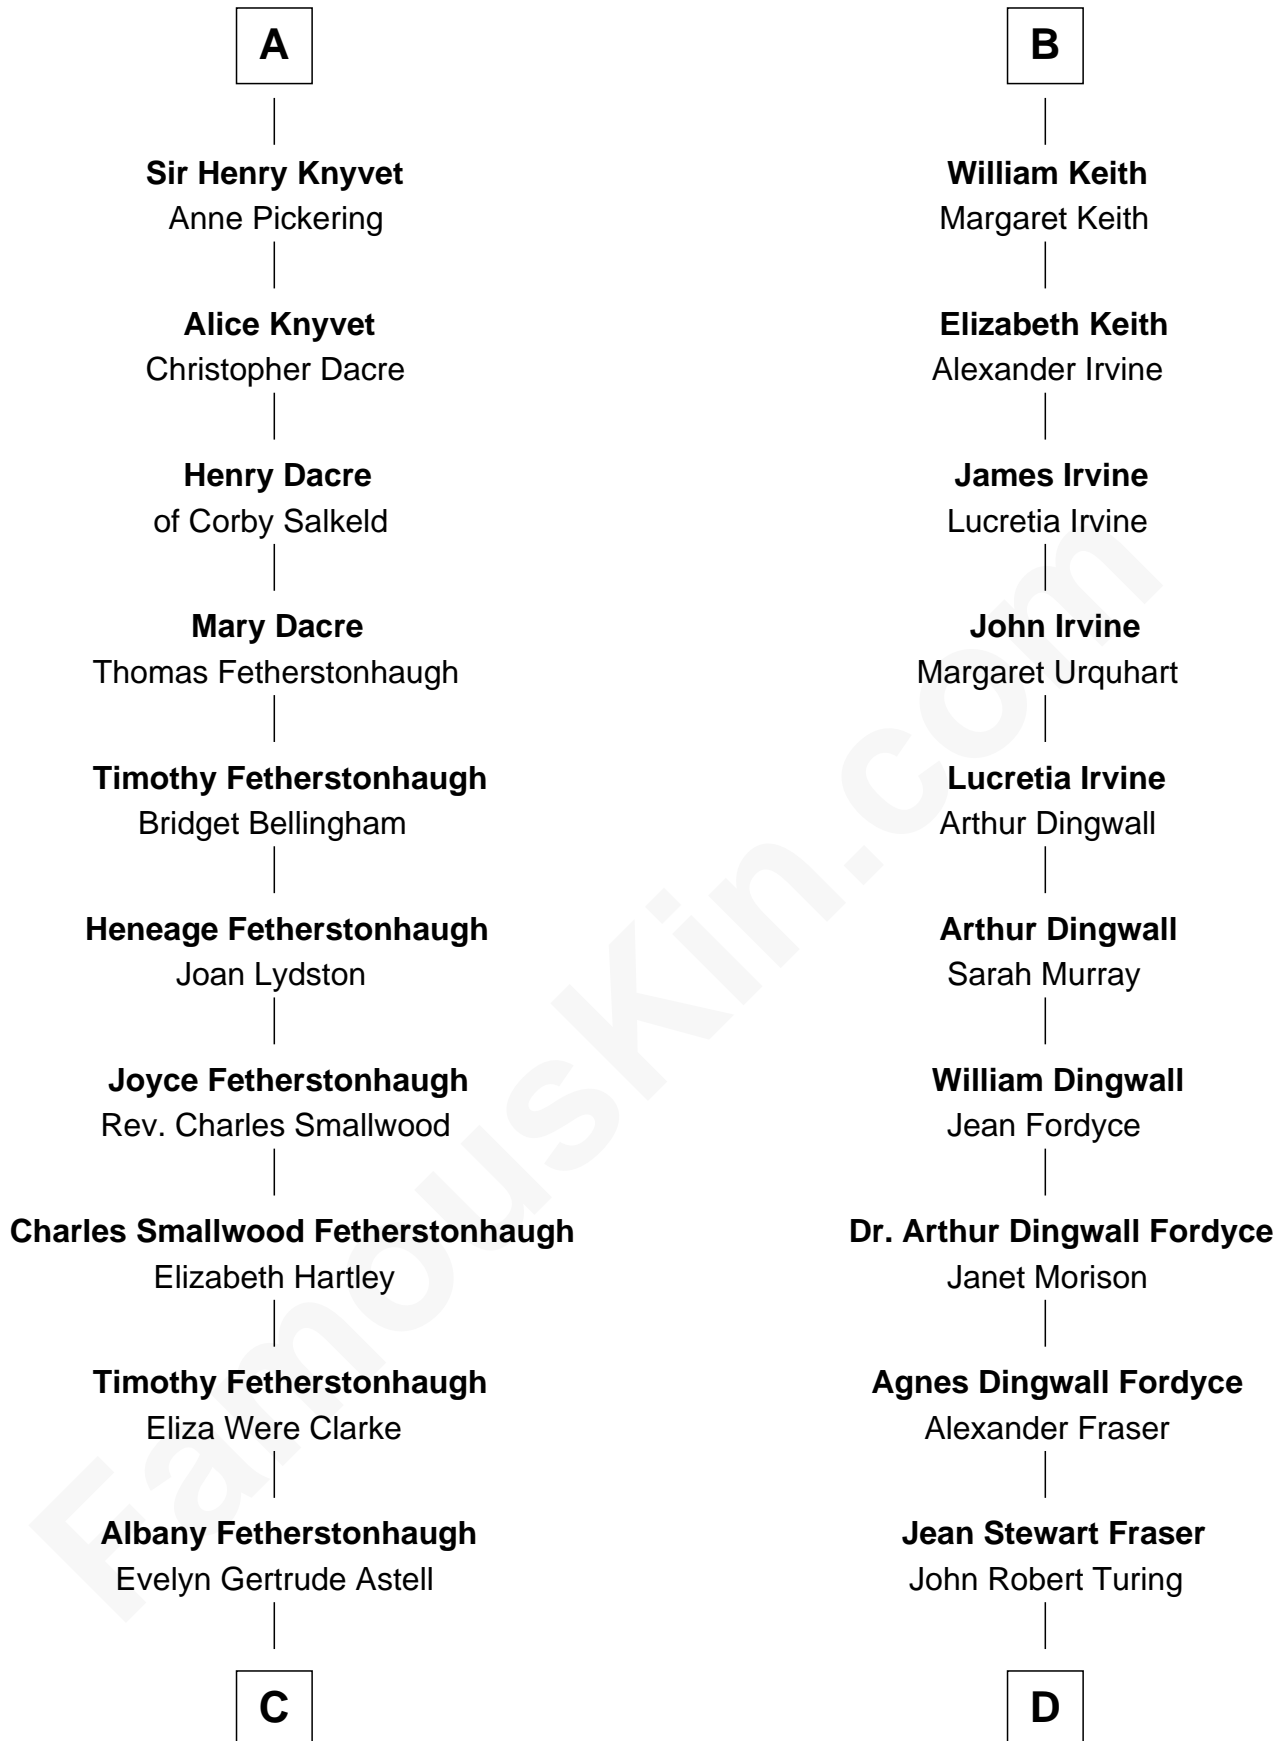

FamousKin.com Relationship Chart of

Tilda Swinton

Movie Actress

19th cousin 1 time removed of

Alan Turing

WWII Codebreaker of Nazi Enigma Machine

William III of Hainault

Jeanne of Valois

Philippa of Hainault
Edward III, King of England

John of Gaunt
Blanche of Lancaster

Elizabeth of Lancaster
John de Holand

Constance de Holand
Sir John Grey

Alice Grey
Sir William Knyvet

Sir Edmund Knyvet
Eleanor Tyrrel

Sir Thomas Knyvet
Muriel Howard

A

Philippa of Hainault
Edward III, King of England

John of Gaunt
Katherine Roet

Sir John Beaufort
Margaret de Holand

Joan Beaufort
James I, King of Scotland

Annabella Stewart
Sir George Gordon

Elizabeth Gordon
William Keith

Robert Keith
Elizabeth Douglas

B

C

Gertrude Clare Fetherstonhaugh
Cecil George Herbert Alers-Hankey

Matoria Beatrice Evelyn Rochfort Alers-Hankey
Alan Henry Campbell Swinton

Sir John Swinton
Judith Balfour Killen