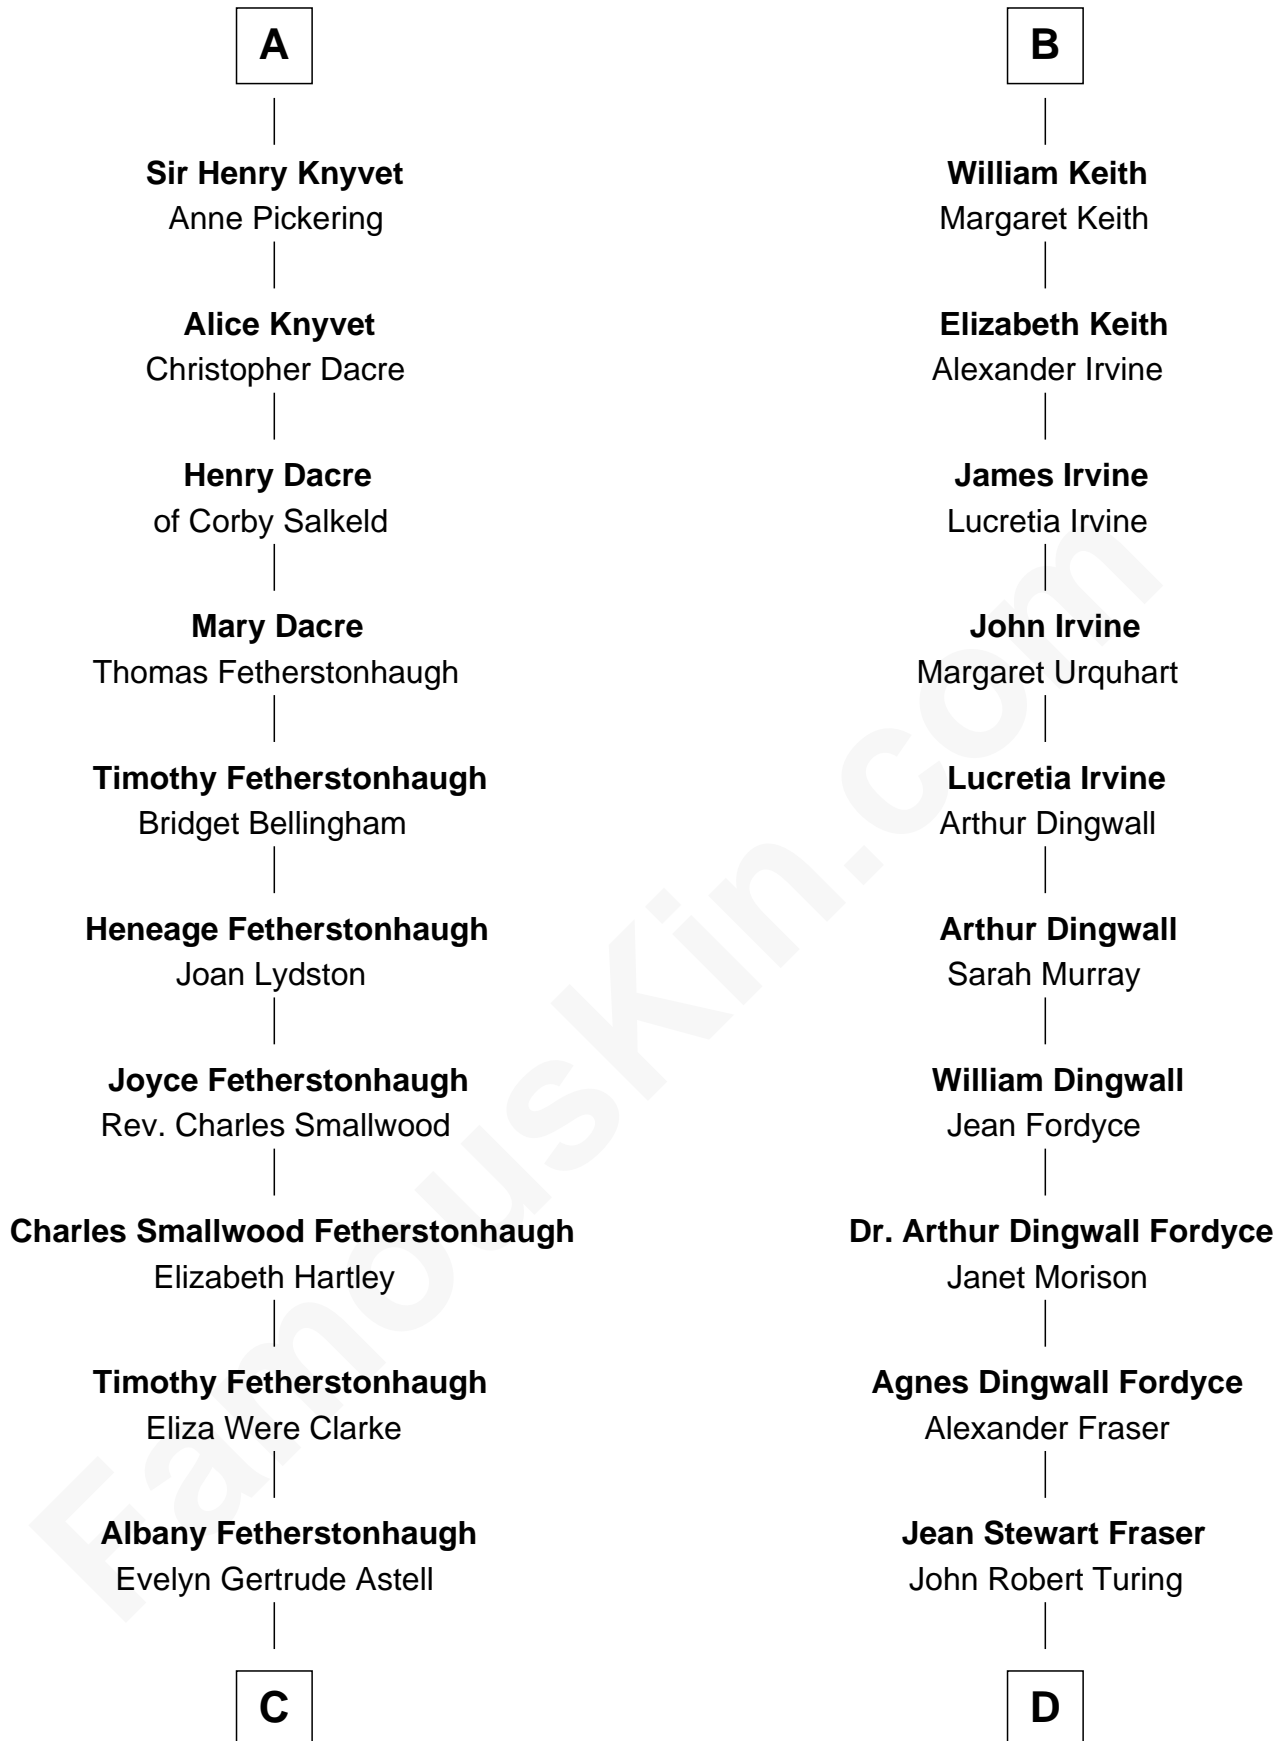

FamousKin.com Relationship Chart of

Tilda Swinton

Movie Actress

19th cousin 1 time removed of

Alan Turing

WWII Codebreaker of Nazi Enigma Machine

C

Gertrude Clare Fetherstonhaugh
Cecil George Herbert Alers-Hankey

Matoria Beatrice Evelyn Rochfort Alers-Hankey
Alan Henry Campbell Swinton

Sir John Swinton
Judith Balfour Killen

Tilda Swinton
Movie Actress

D

Rev. John Robert Turing
Fanny Montague Boyd

Julius Matheson Turing
Ethel Sara Stoney