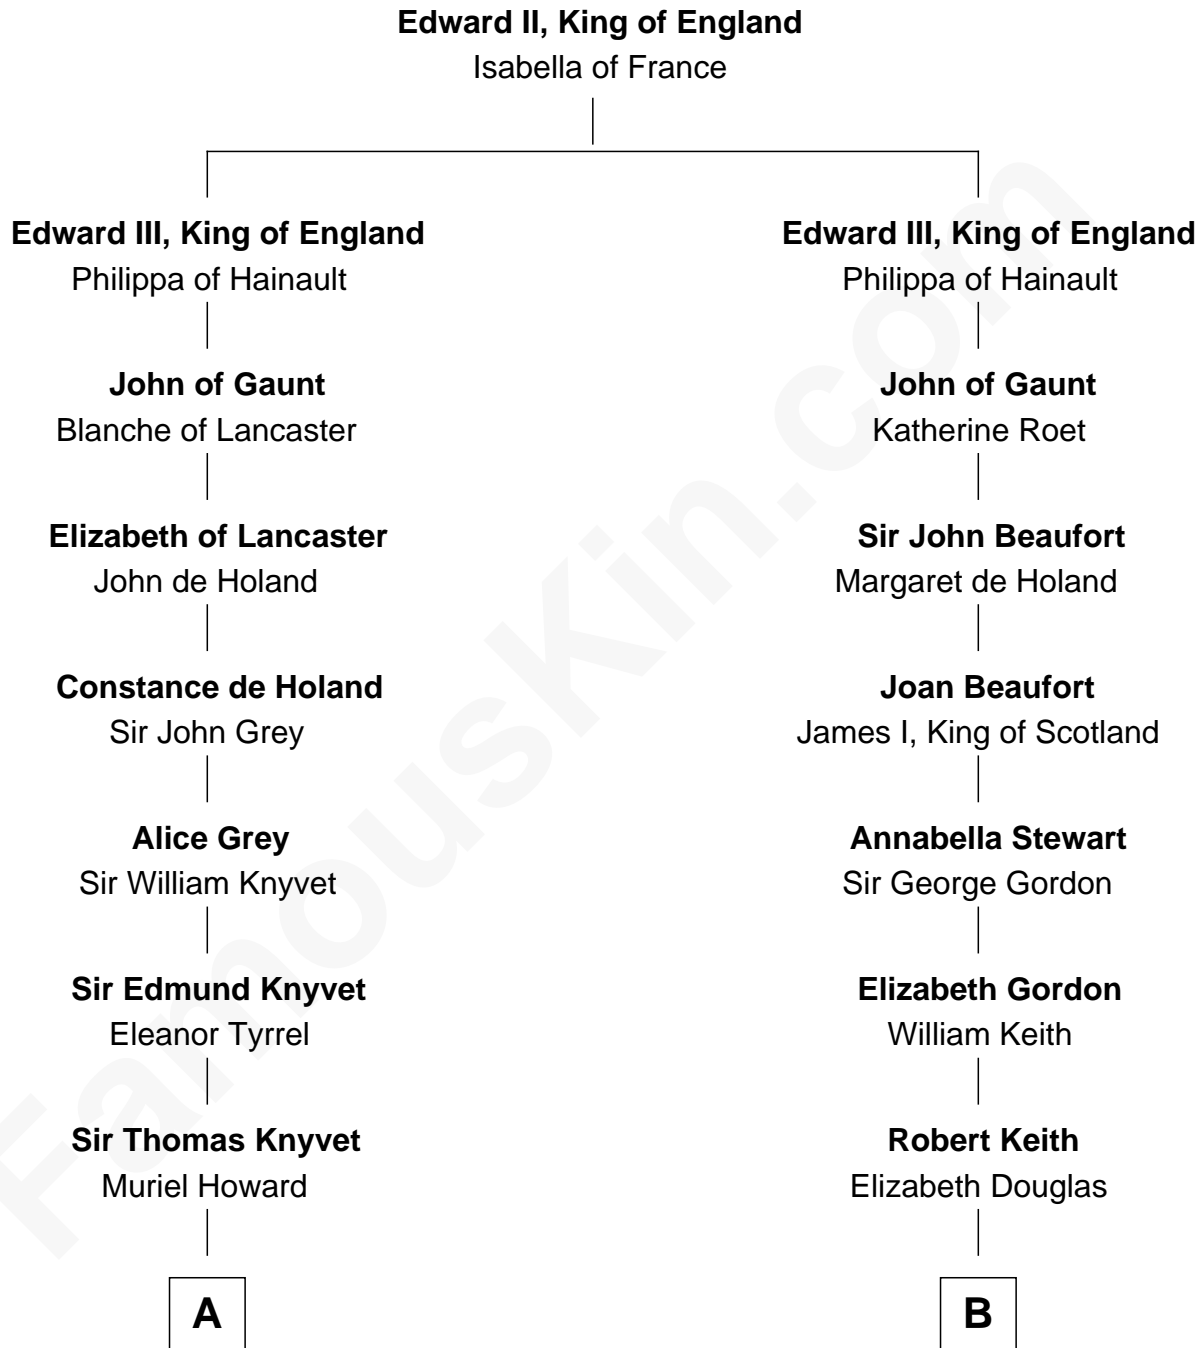

FamousKin.com Relationship Chart of

Tilda Swinton

Movie Actress

19th cousin 1 time removed of

Alan Turing

WWII Codebreaker of Nazi Enigma Machine

C

Gertrude Clare Fetherstonhaugh
Cecil George Herbert Alers-Hankey

Matoria Beatrice Evelyn Rochfort Alers-Hankey
Alan Henry Campbell Swinton

Sir John Swinton
Judith Balfour Killen

Tilda Swinton
Movie Actress

D

Rev. John Robert Turing
Fanny Montague Boyd

Julius Matheson Turing
Ethel Sara Stoney