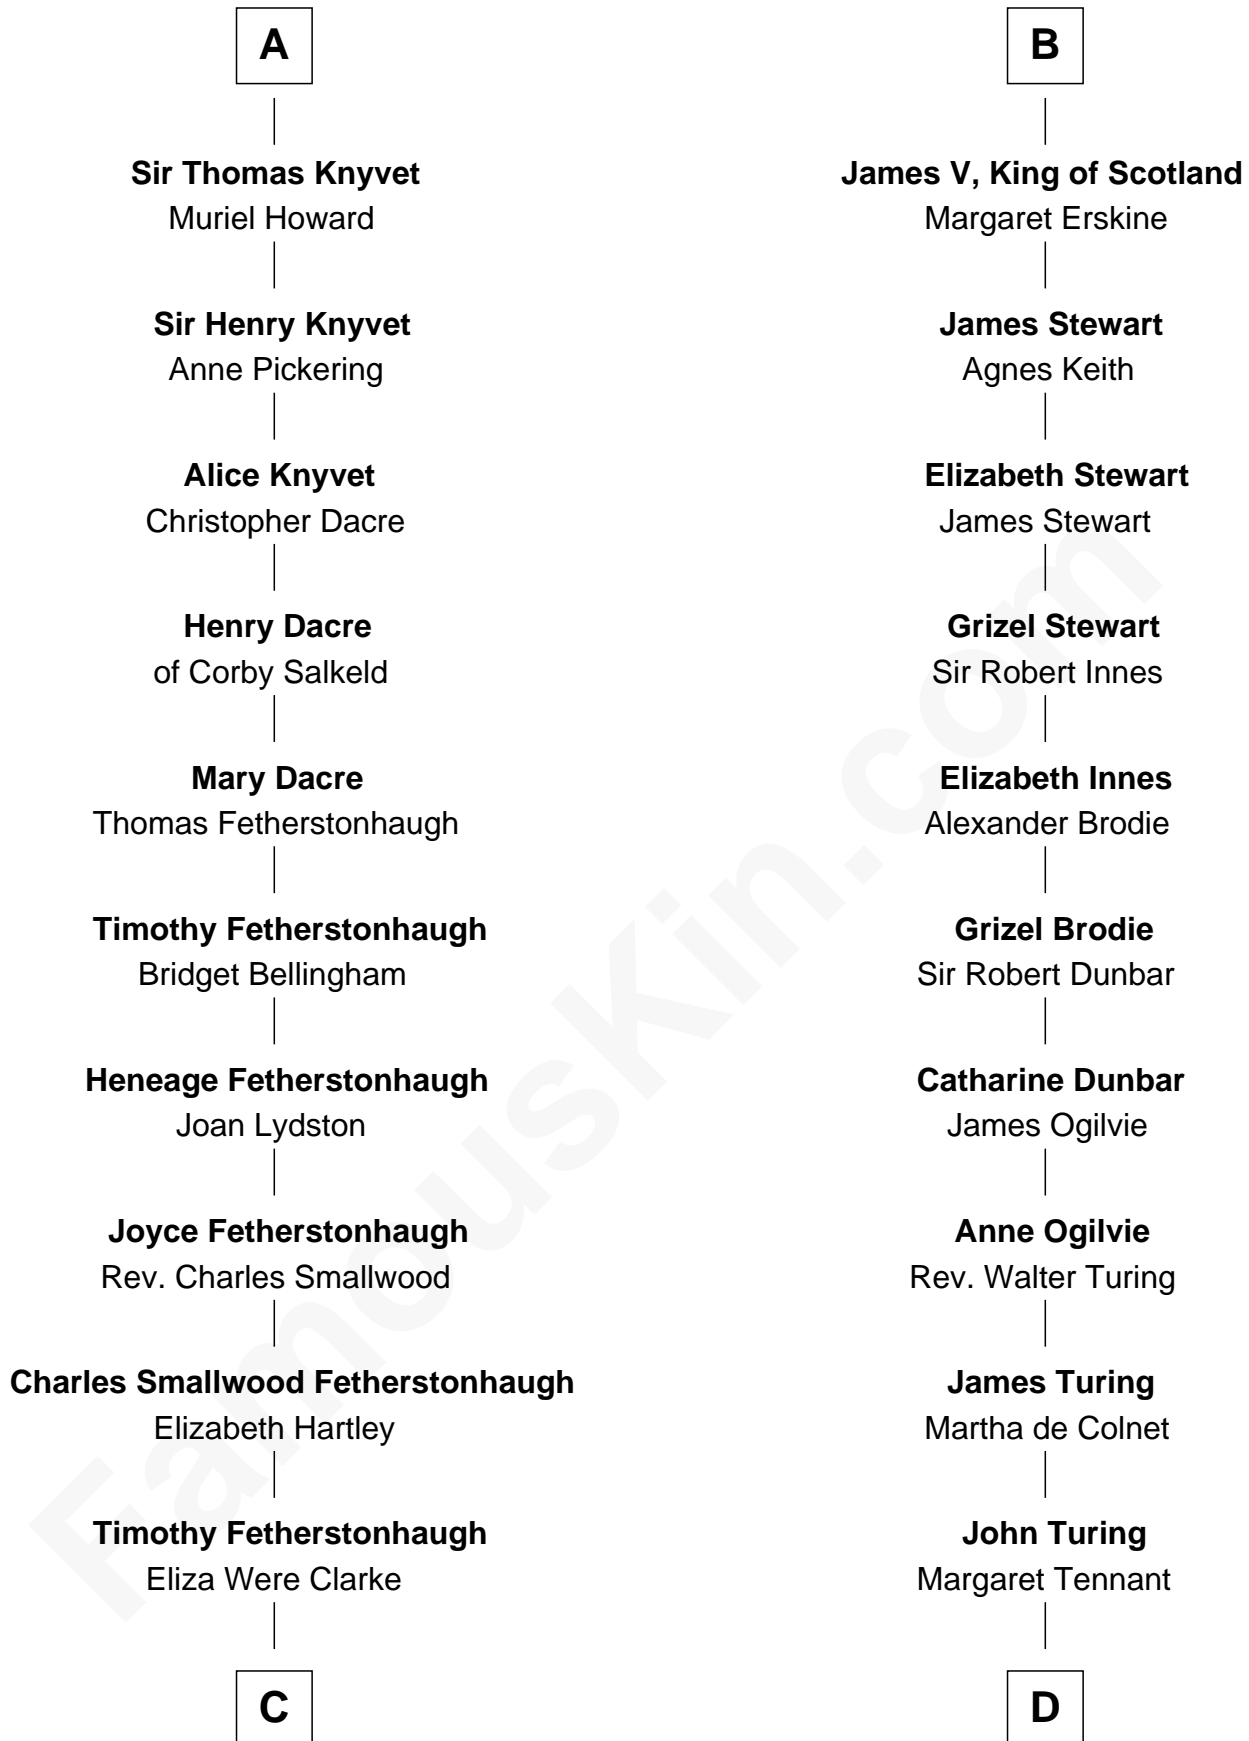

FamousKin.com Relationship Chart of

Tilda Swinton

Movie Actress

20th cousin 1 time removed of

Alan Turing

WWII Codebreaker of Nazi Enigma Machine

Sir Hugh I de Audley

Iseult de Mortimer

C

Albany Fetherstonhaugh

Evelyn Gertrude Astell

Gertrude Clare Fetherstonhaugh

Cecil George Herbert Alers-Hankey

Mariora Beatrice Evelyn Rochfort Alers-Hankey

Alan Henry Campbell Swinton

Sir John Swinton