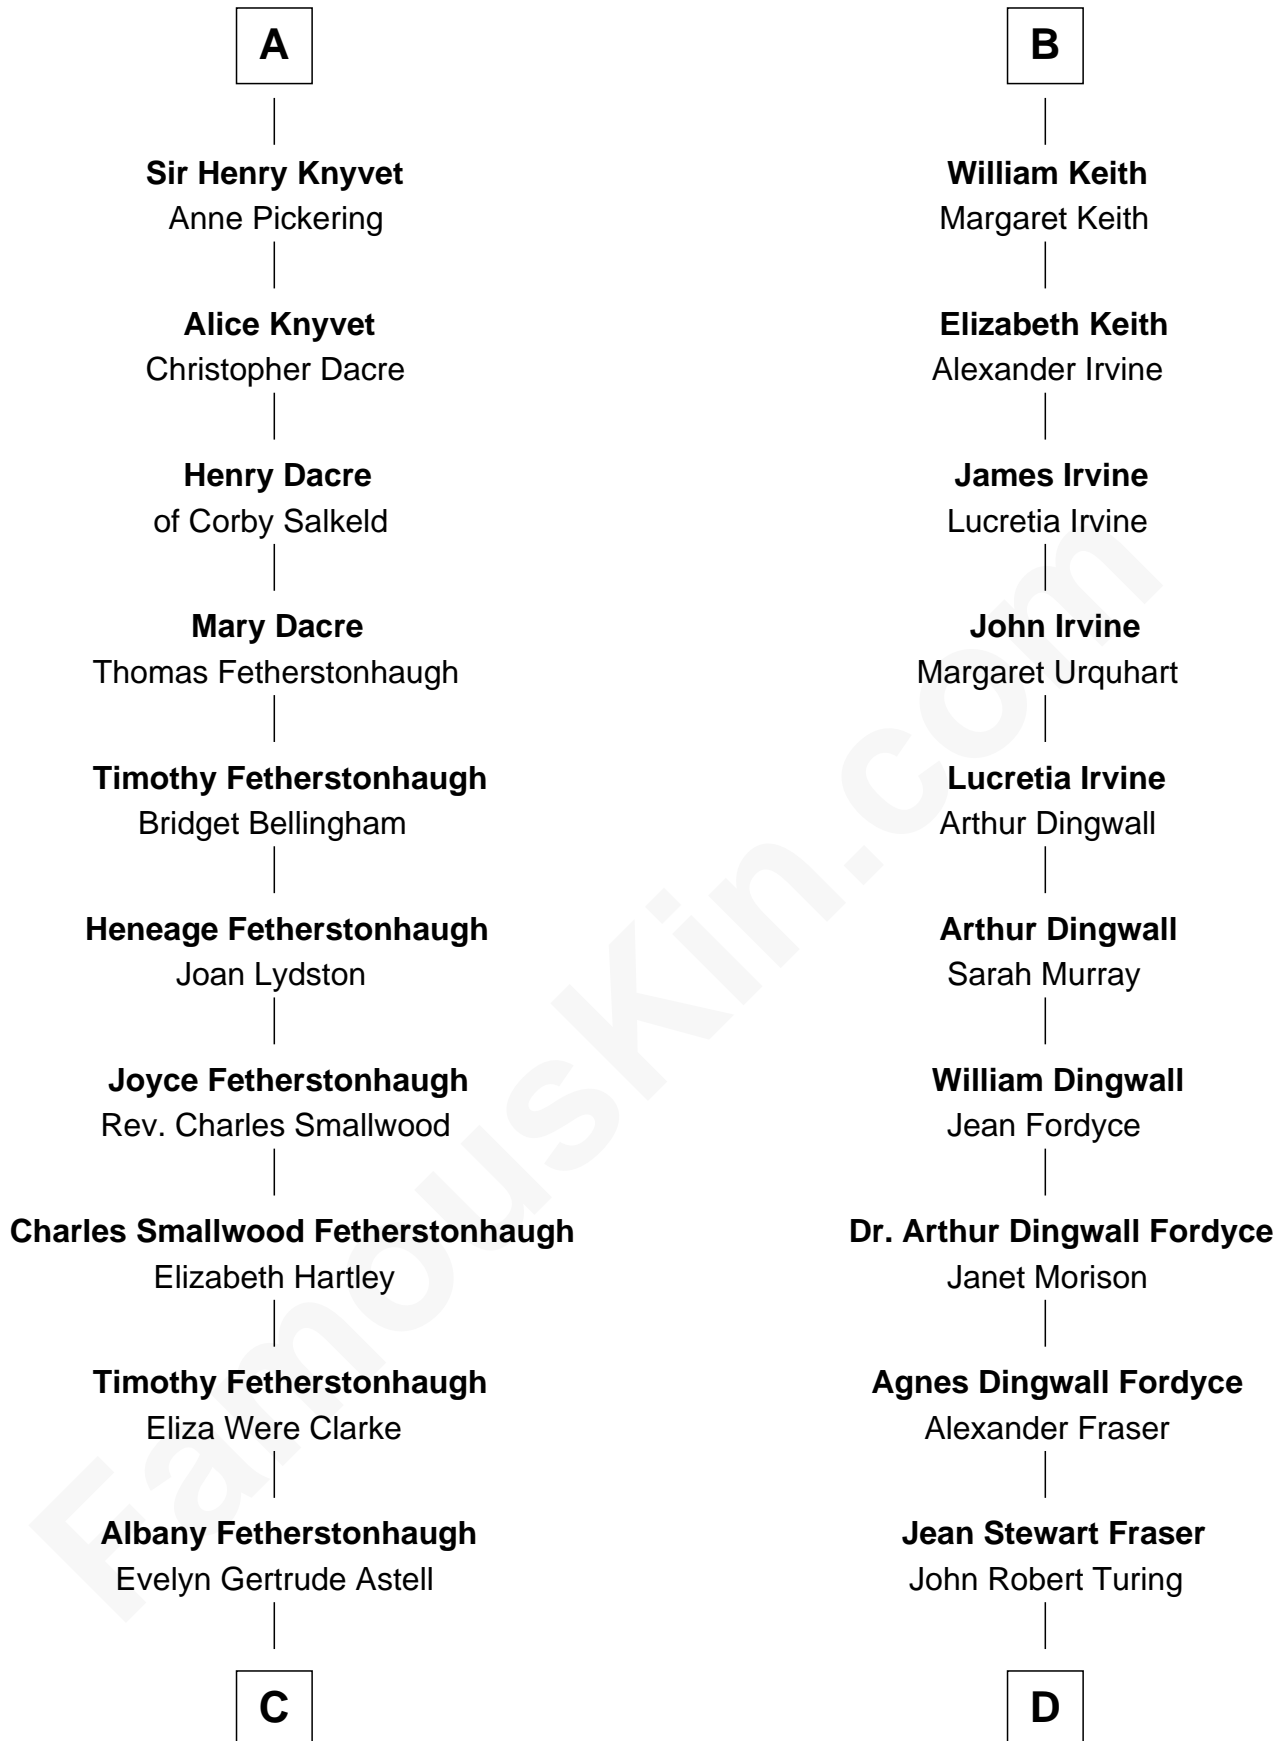

FamousKin.com Relationship Chart of

Tilda Swinton

Movie Actress

19th cousin 1 time removed of

Alan Turing

WWII Codebreaker of Nazi Enigma Machine

Edmund Fitzalan

Alice de Warenne

C

Gertrude Clare Fetherstonhaugh
Cecil George Herbert Alers-Hankey

Matoria Beatrice Evelyn Rochfort Alers-Hankey
Alan Henry Campbell Swinton

Sir John Swinton
Judith Balfour Killen

Tilda Swinton
Movie Actress