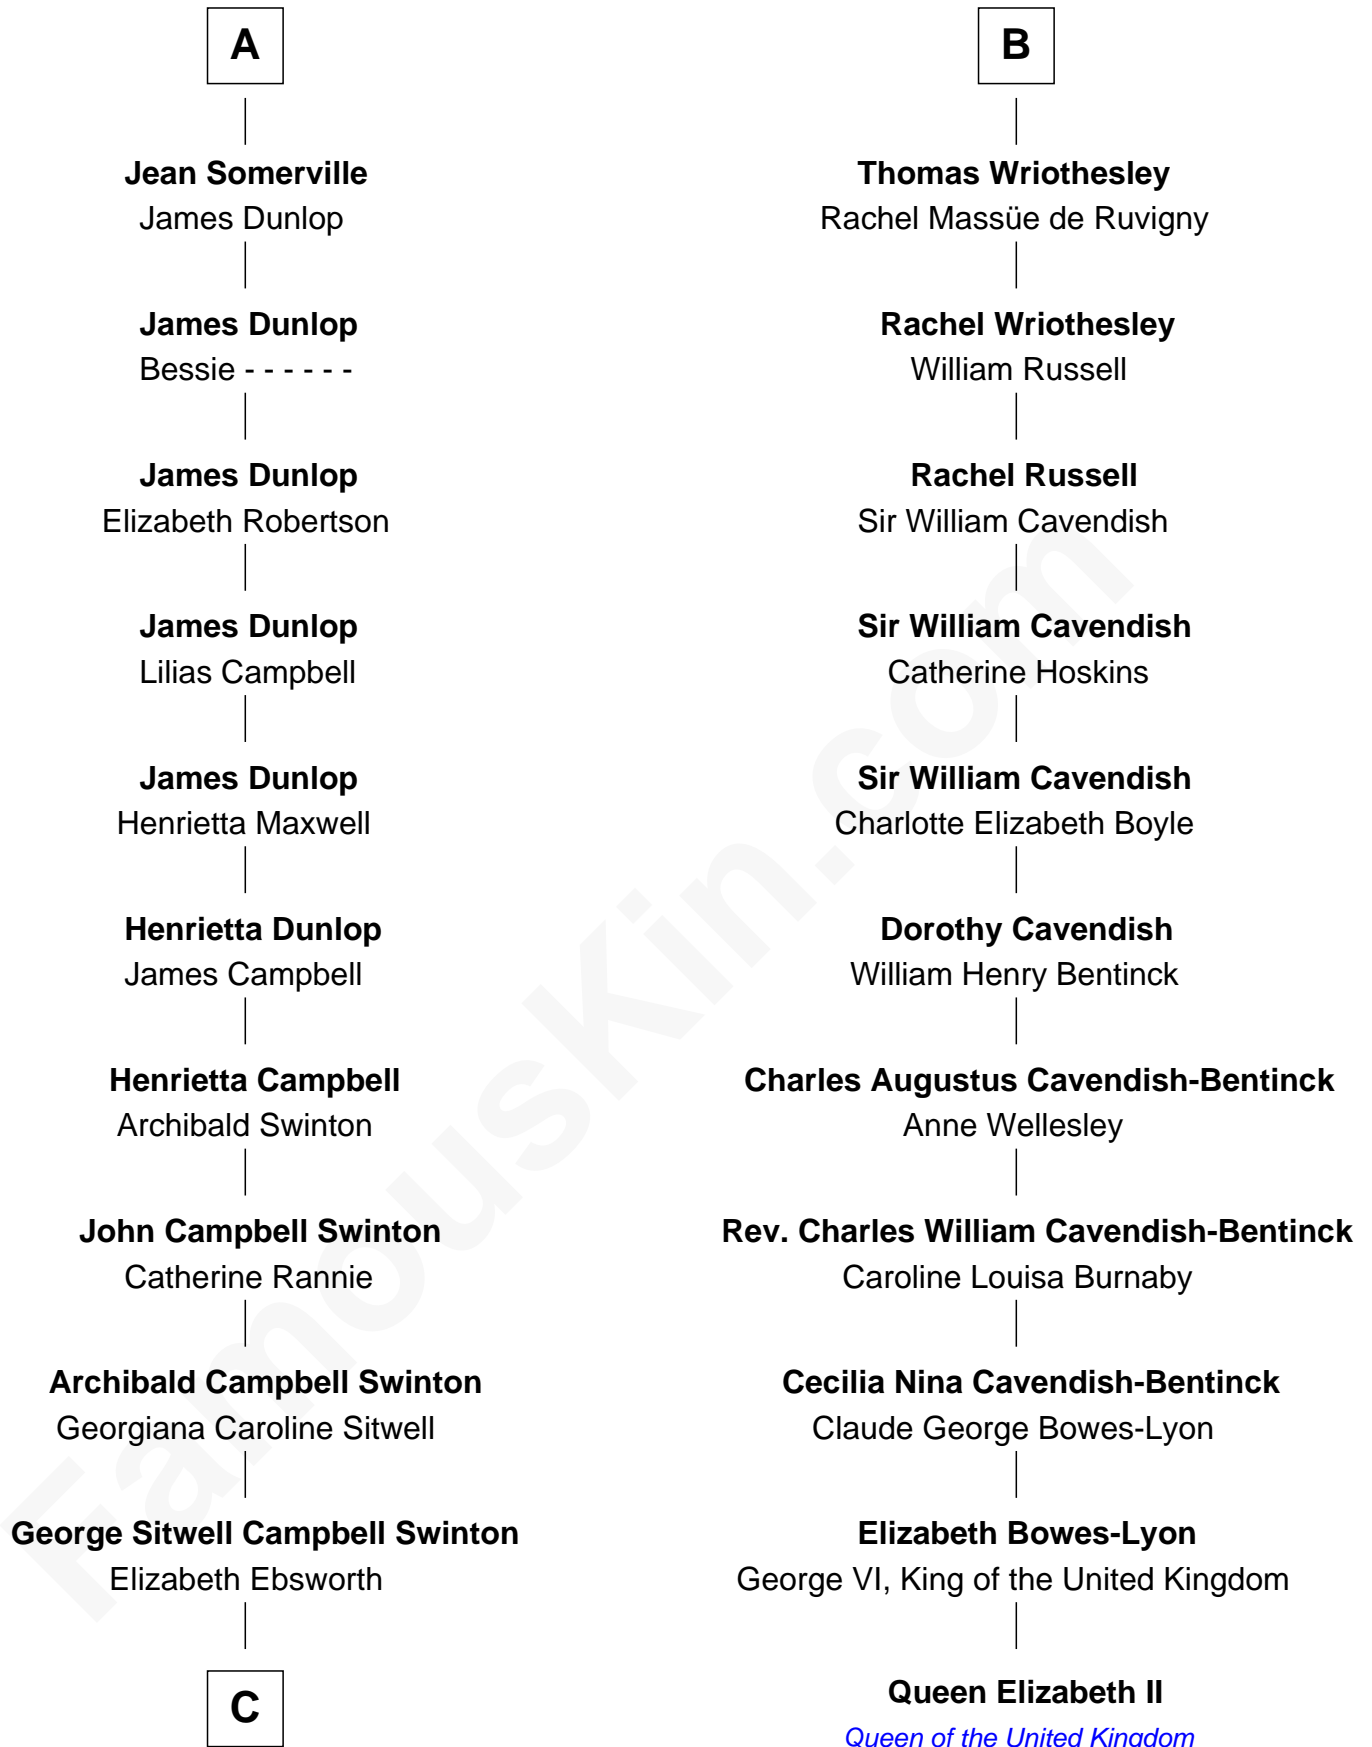

FamousKin.com
Relationship Chart of
Tilda Swinton
Movie Actress

17th cousin 2 times removed of

Queen Elizabeth II
Queen of the United Kingdom

C

—
Alan Henry Campbell Swinton

Mariora Beatrice Evelyn Rochfort Alers-Hankey

—
Sir John Swinton

Judith Balfour Killen

—
Tilda Swinton

Movie Actress

FamousKin.com