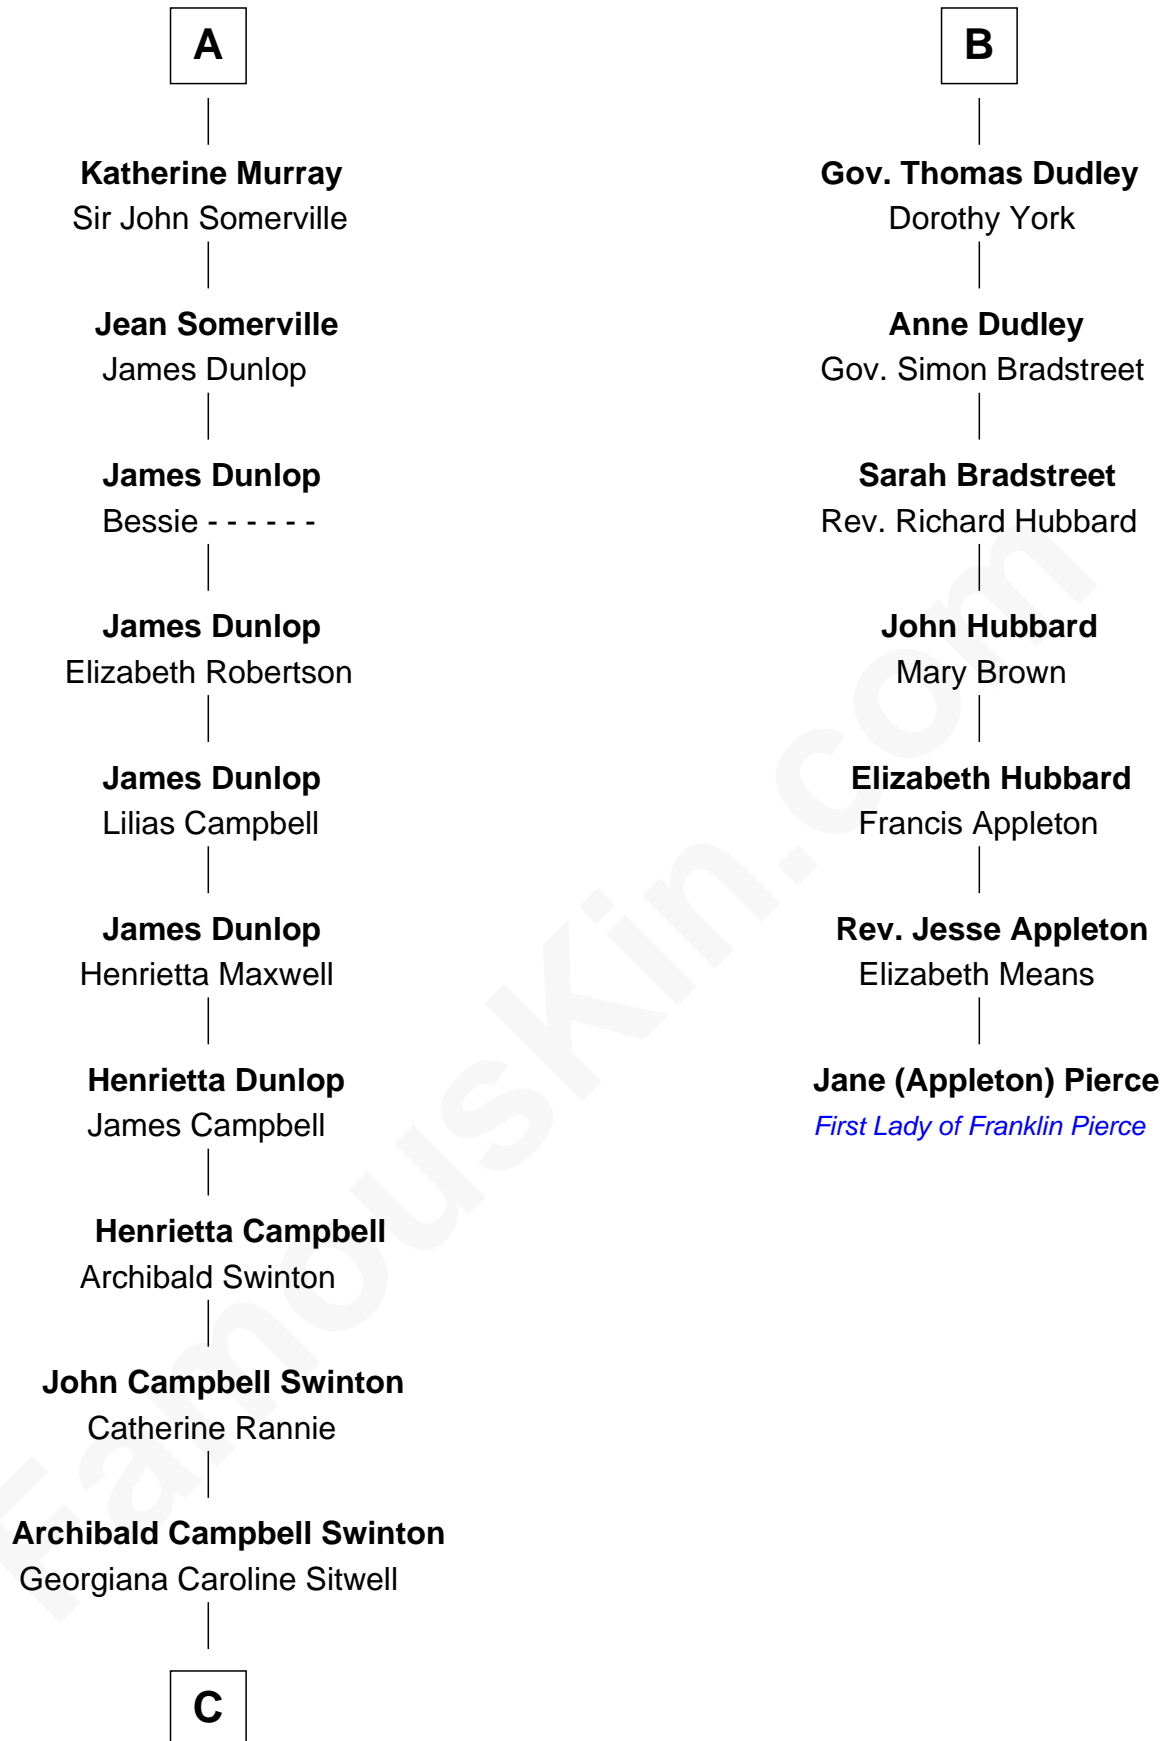

FamousKin.com
Relationship Chart of
Tilda Swinton
Movie Actress

13th cousin 7 times removed of

Jane (Appleton) Pierce
First Lady of President Franklin Pierce

C

George Sitwell Campbell Swinton

Elizabeth Ebsworth

Alan Henry Campbell Swinton

Mariora Beatrice Evelyn Rochfort Alers-Hankey

Sir John Swinton

Judith Balfour Killen

Tilda Swinton

Movie Actress