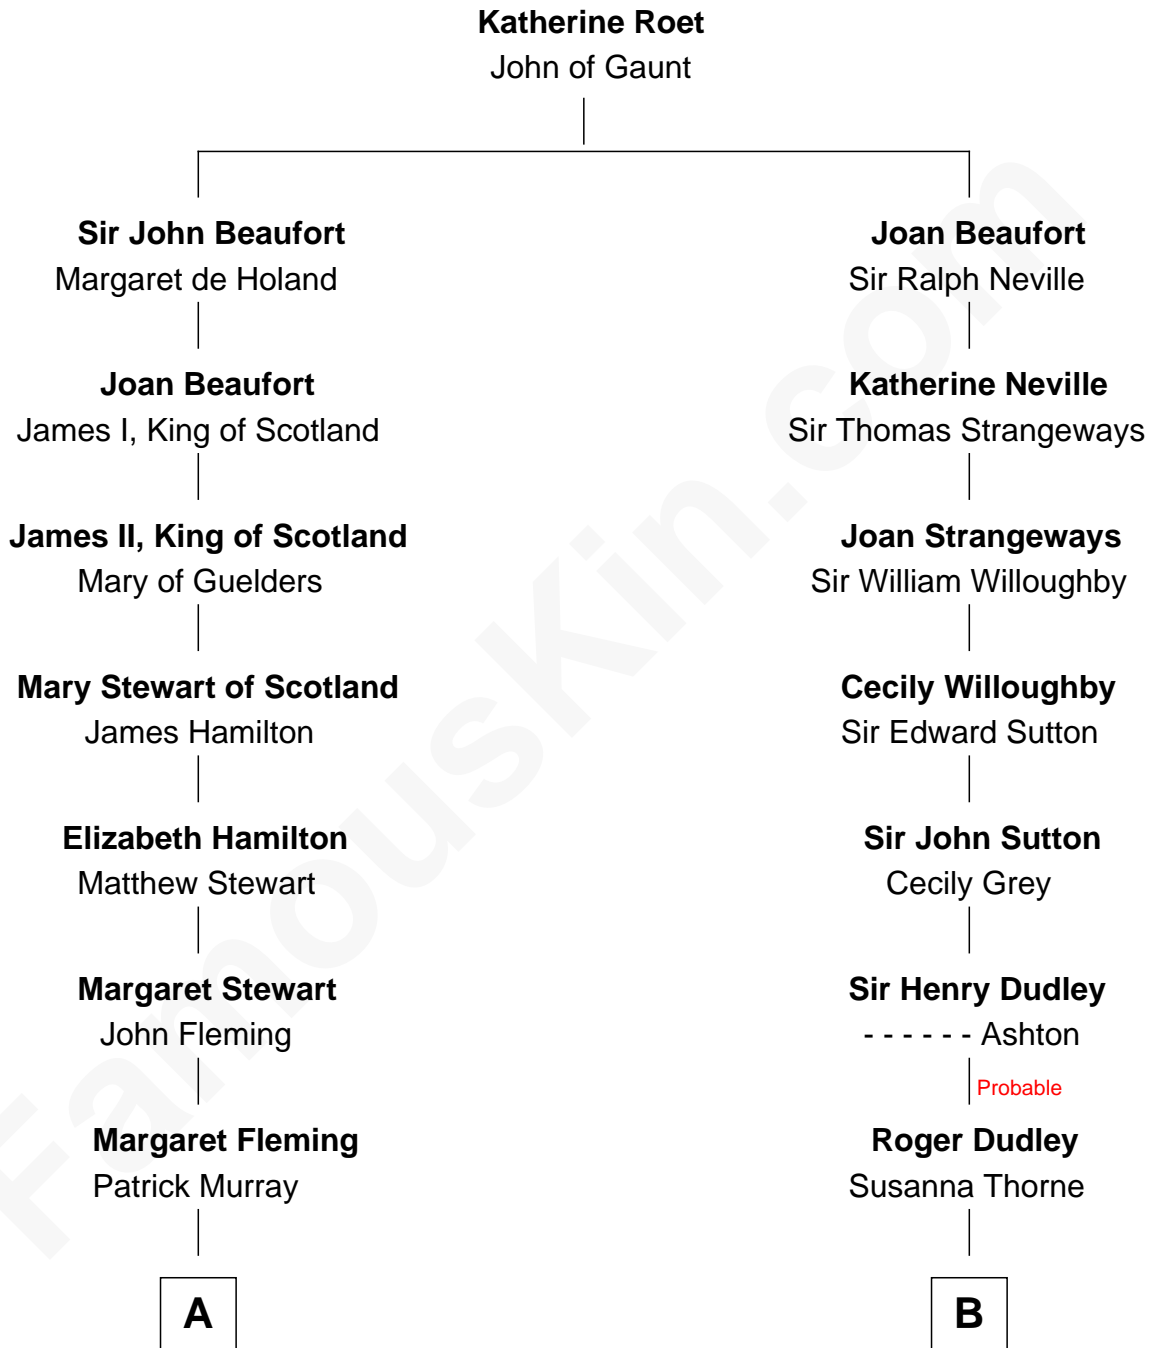

FamousKin.com
Relationship Chart of
Tilda Swinton
Movie Actress

13th cousin 7 times removed of

Jane (Appleton) Pierce
First Lady of President Franklin Pierce

C

George Sitwell Campbell Swinton

Elizabeth Ebsworth

Alan Henry Campbell Swinton

Mariora Beatrice Evelyn Rochfort Alers-Hankey

Sir John Swinton

Judith Balfour Killen

Tilda Swinton

Movie Actress