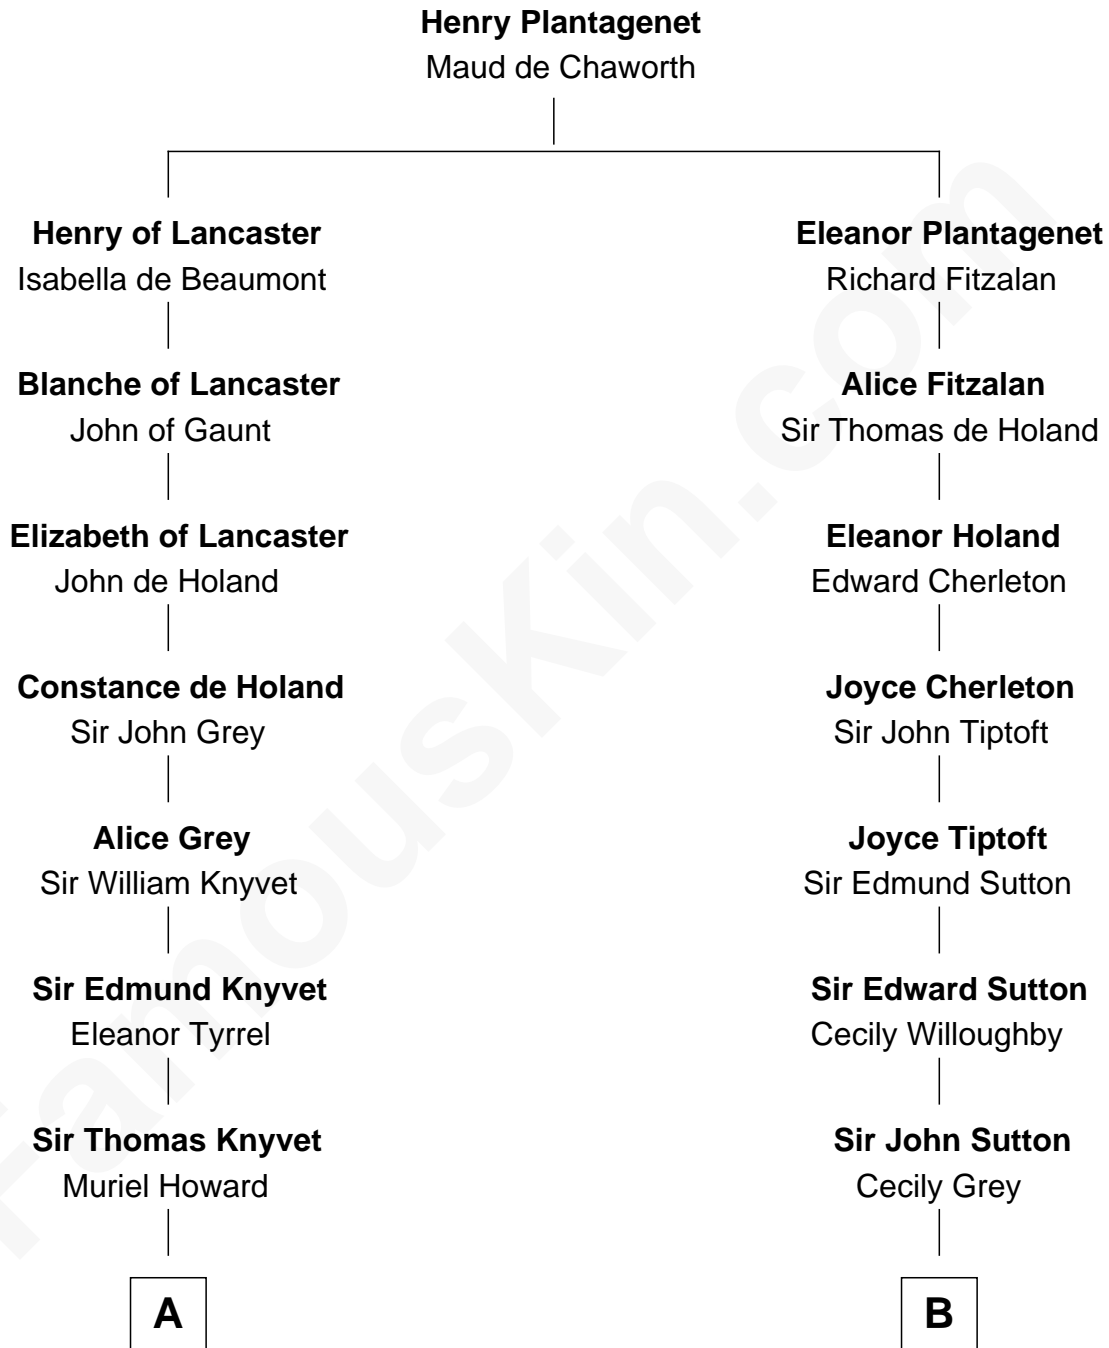

FamousKin.com
Relationship Chart of
Tilda Swinton
Movie Actress

15th cousin 5 times removed of

Jane (Appleton) Pierce
First Lady of President Franklin Pierce

C

Gertrude Clare Fetherstonhaugh
Cecil George Herbert Alers-Hankey

Mariora Beatrice Evelyn Rochfort Alers-Hankey
Alan Henry Campbell Swinton

Sir John Swinton
Judith Balfour Killen

Tilda Swinton
Movie Actress

FamousKin.com