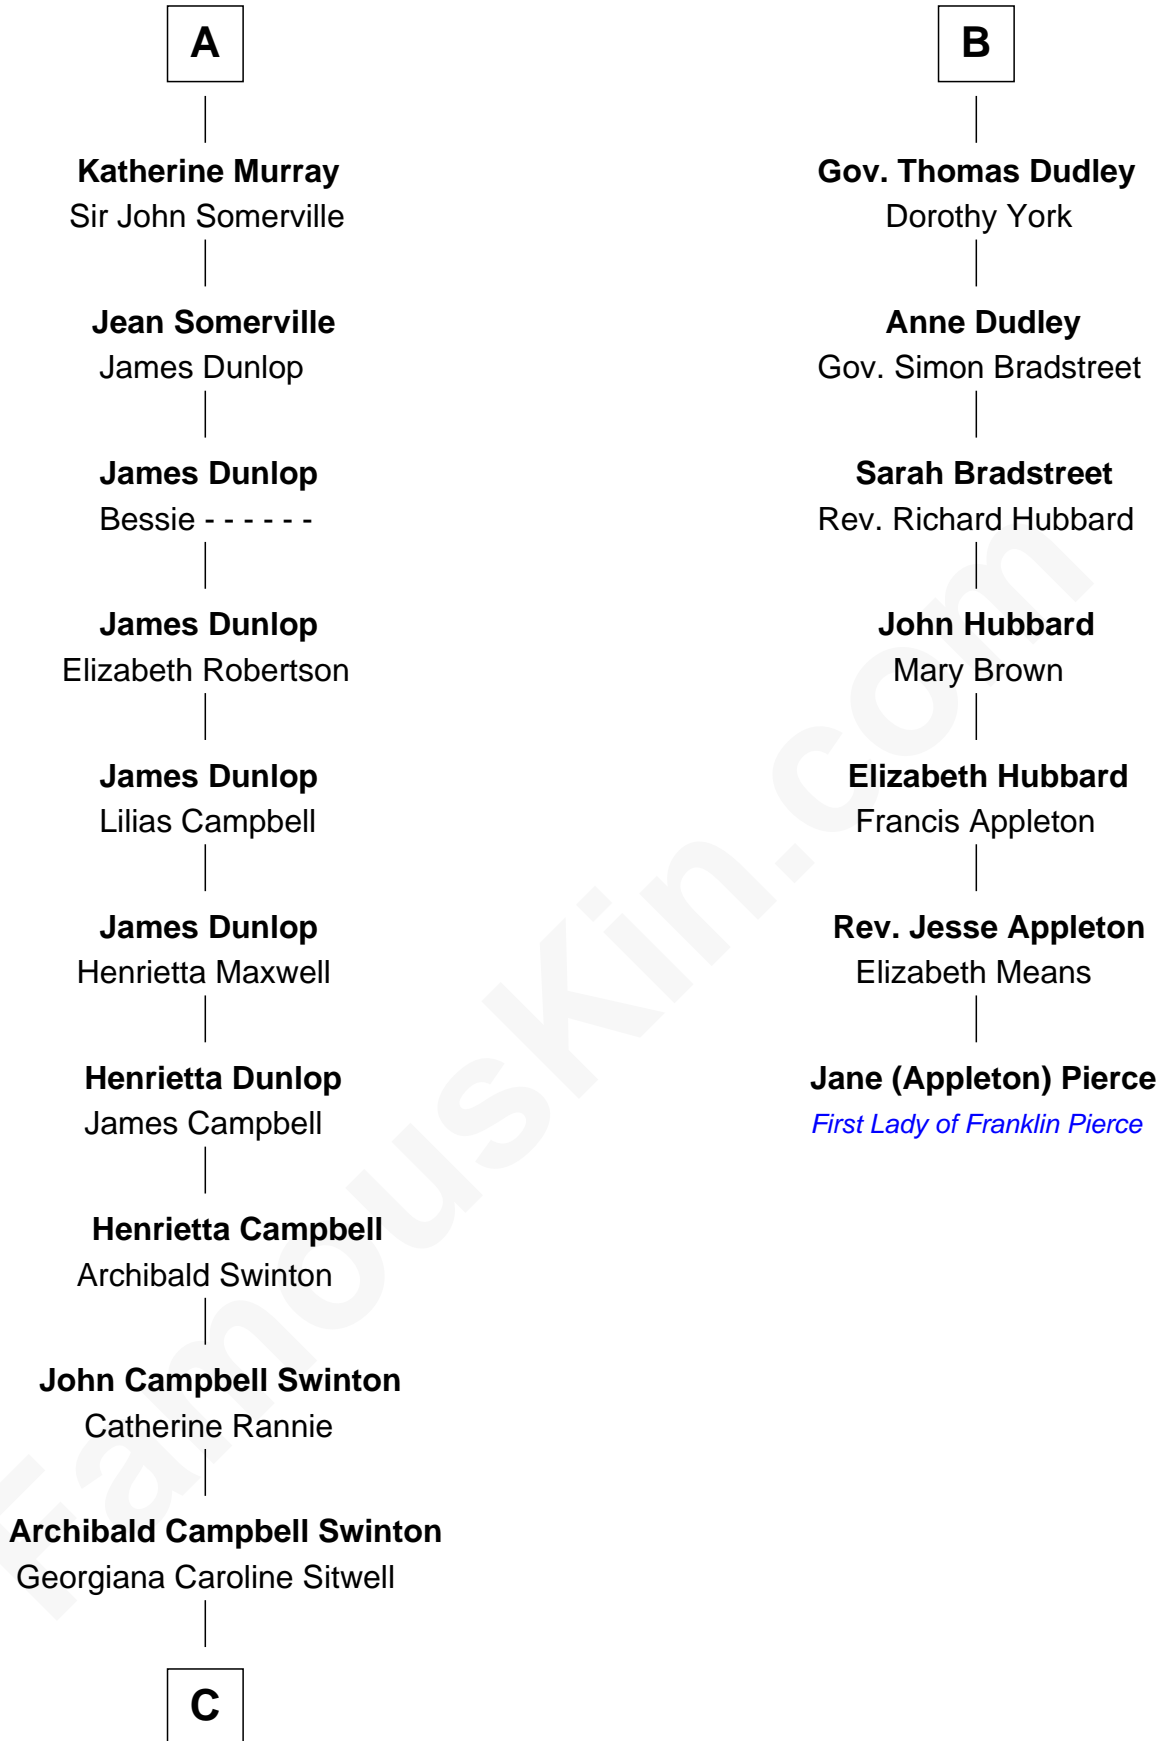

FamousKin.com
Relationship Chart of
Tilda Swinton
Movie Actress

13th cousin 7 times removed of

Jane (Appleton) Pierce
First Lady of President Franklin Pierce

C

George Sitwell Campbell Swinton

Elizabeth Ebsworth

Alan Henry Campbell Swinton

Mariora Beatrice Evelyn Rochfort Alers-Hankey

Sir John Swinton

Judith Balfour Killen

Tilda Swinton

Movie Actress

FamousKin.com