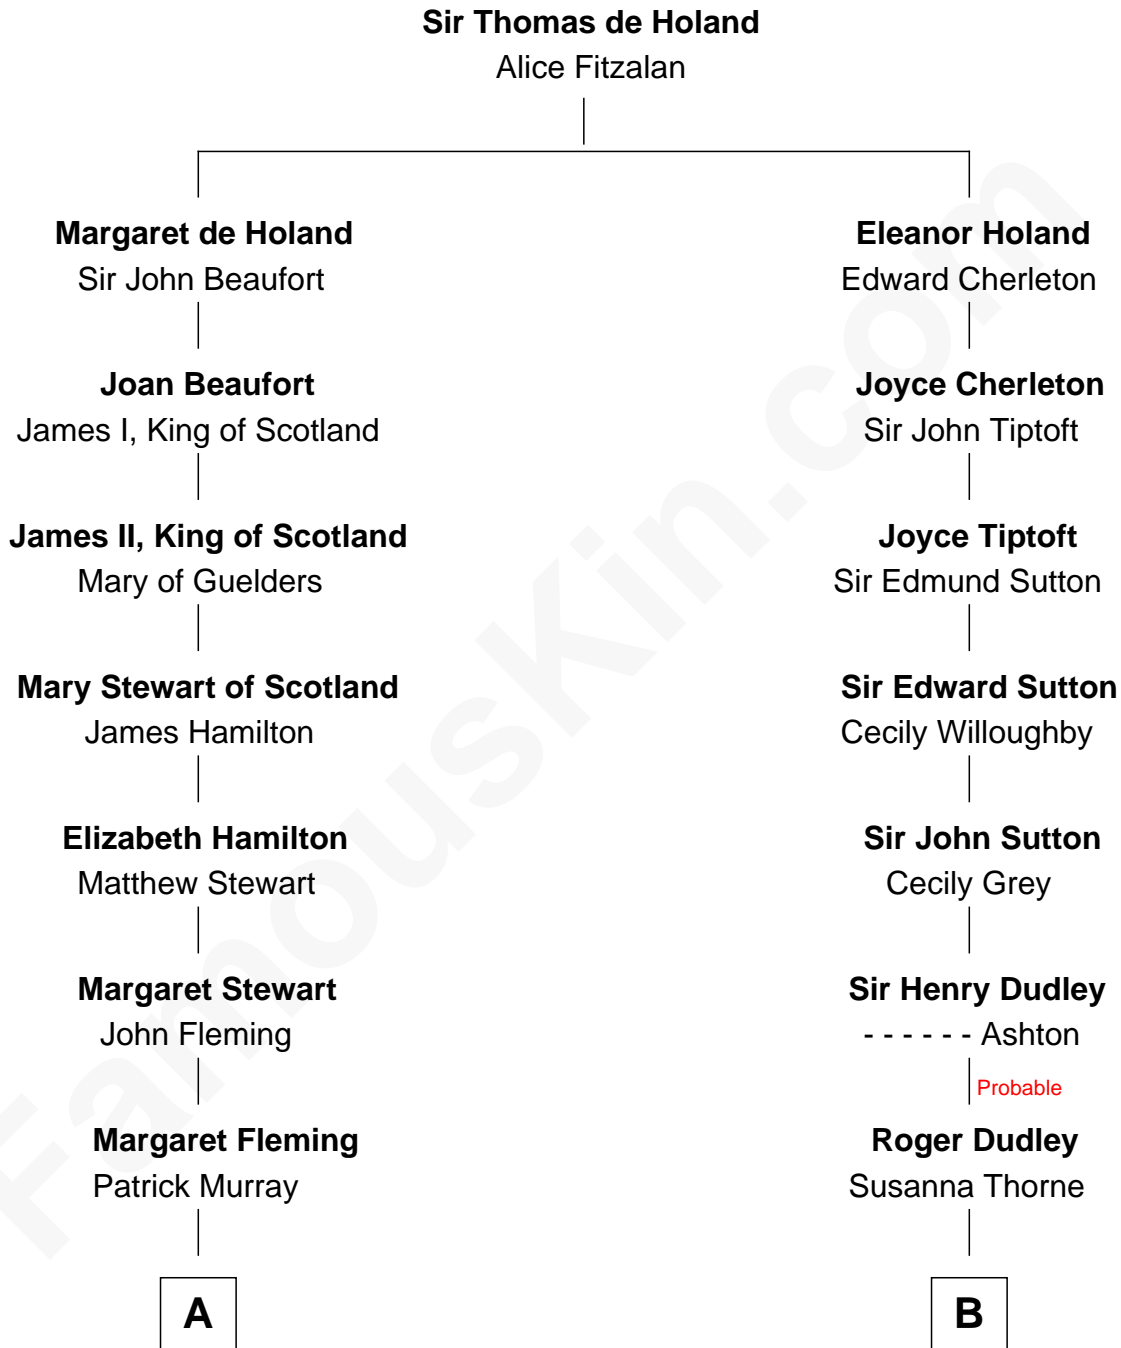

FamousKin.com
Relationship Chart of
Tilda Swinton
Movie Actress

13th cousin 7 times removed of

Jane (Appleton) Pierce
First Lady of President Franklin Pierce

C

George Sitwell Campbell Swinton

Elizabeth Ebsworth

Alan Henry Campbell Swinton

Mariora Beatrice Evelyn Rochfort Alers-Hankey

Sir John Swinton

Judith Balfour Killen

Tilda Swinton

Movie Actress

FamousKin.com