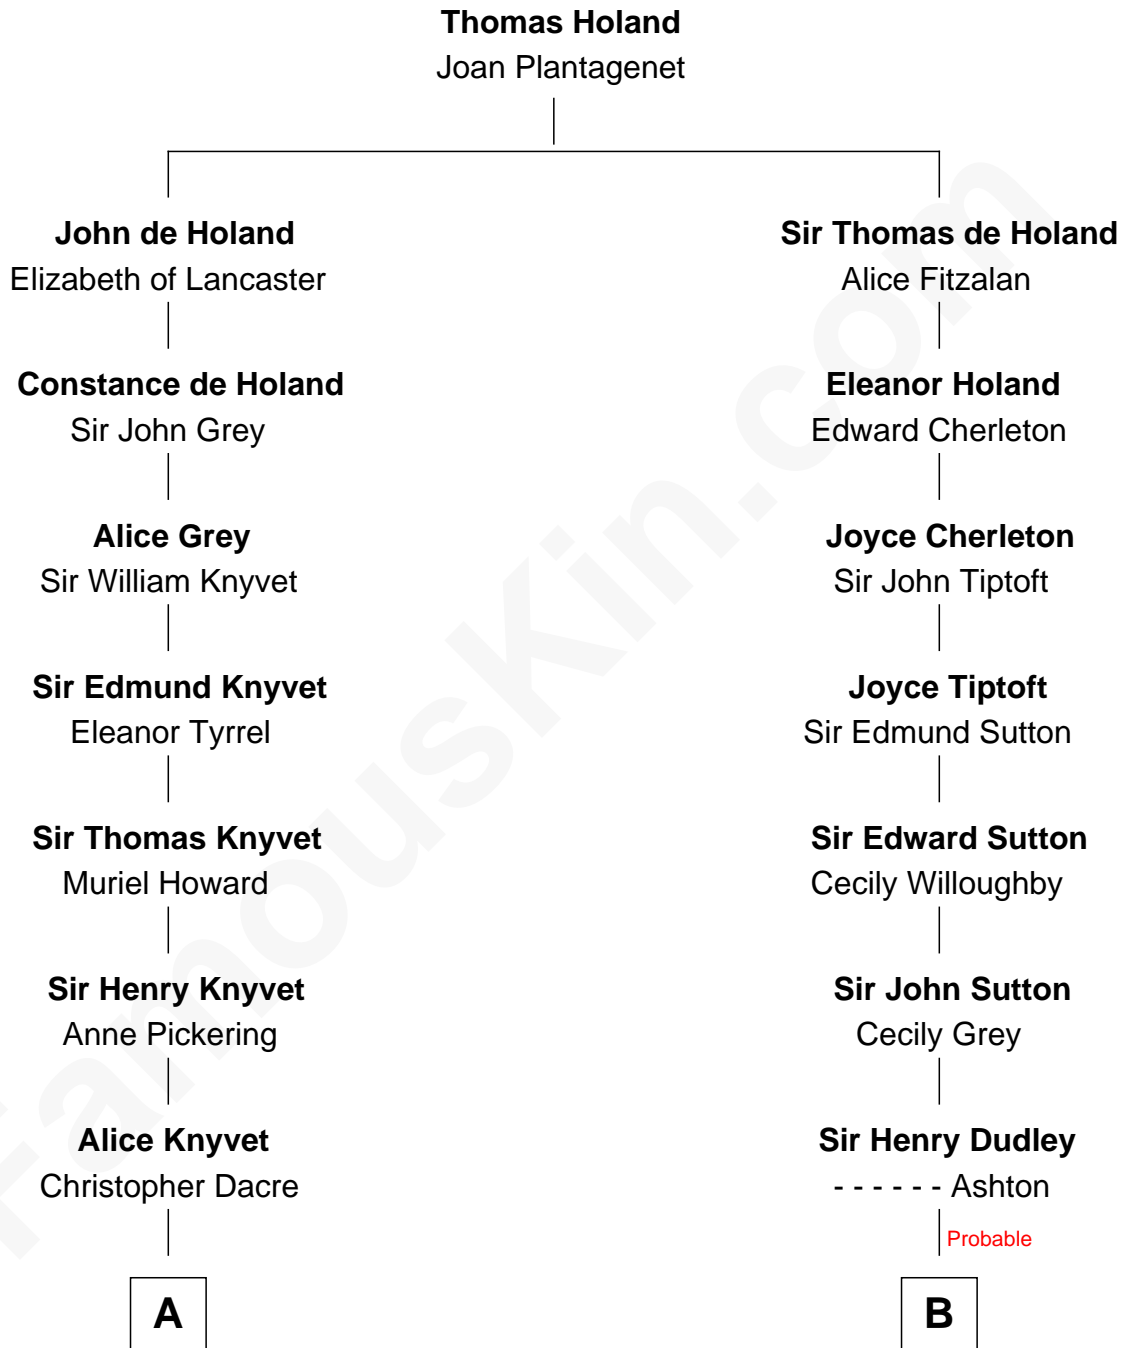

FamousKin.com
Relationship Chart of
Tilda Swinton
Movie Actress

14th cousin 4 times removed of

Jane (Appleton) Pierce
First Lady of President Franklin Pierce

A

Henry Dacre
of Corby Salkeld

Mary Dacre
Thomas Fetherstonhaugh