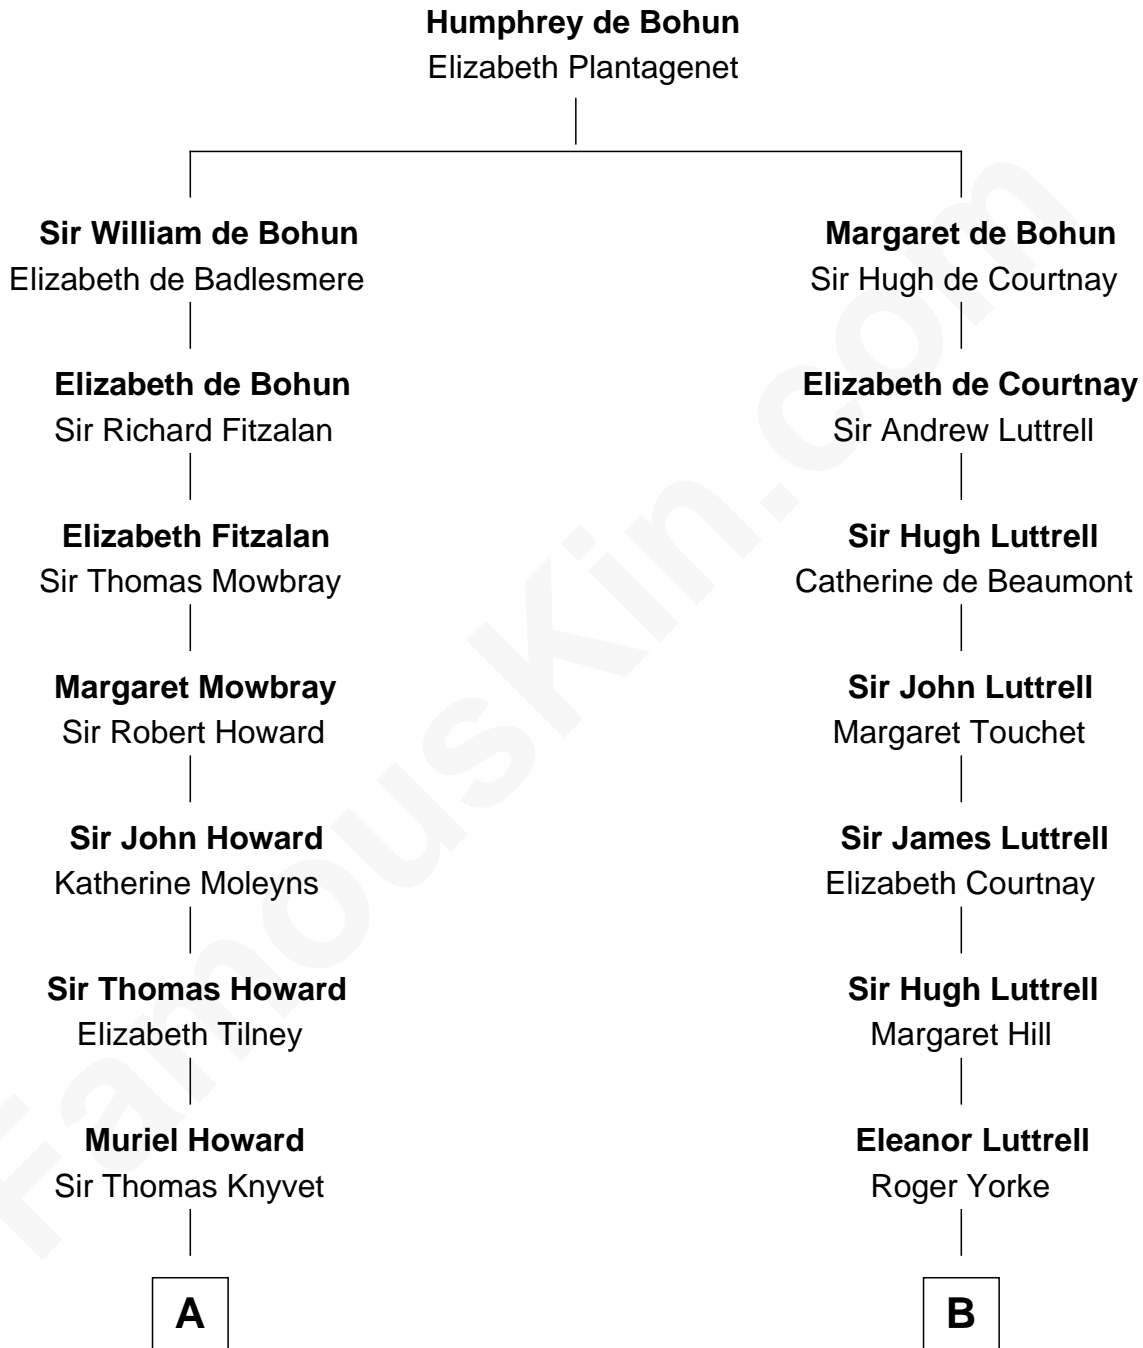

FamousKin.com
Relationship Chart of
Tilda Swinton
Movie Actress

16th cousin 4 times removed of

Jane (Appleton) Pierce
First Lady of President Franklin Pierce

C

Gertrude Clare Fetherstonhaugh
Cecil George Herbert Alers-Hankey

Matoria Beatrice Evelyn Rochfort Alers-Hankey
Alan Henry Campbell Swinton

Sir John Swinton
Judith Balfour Killen

Tilda Swinton
Movie Actress

FamousKin.com