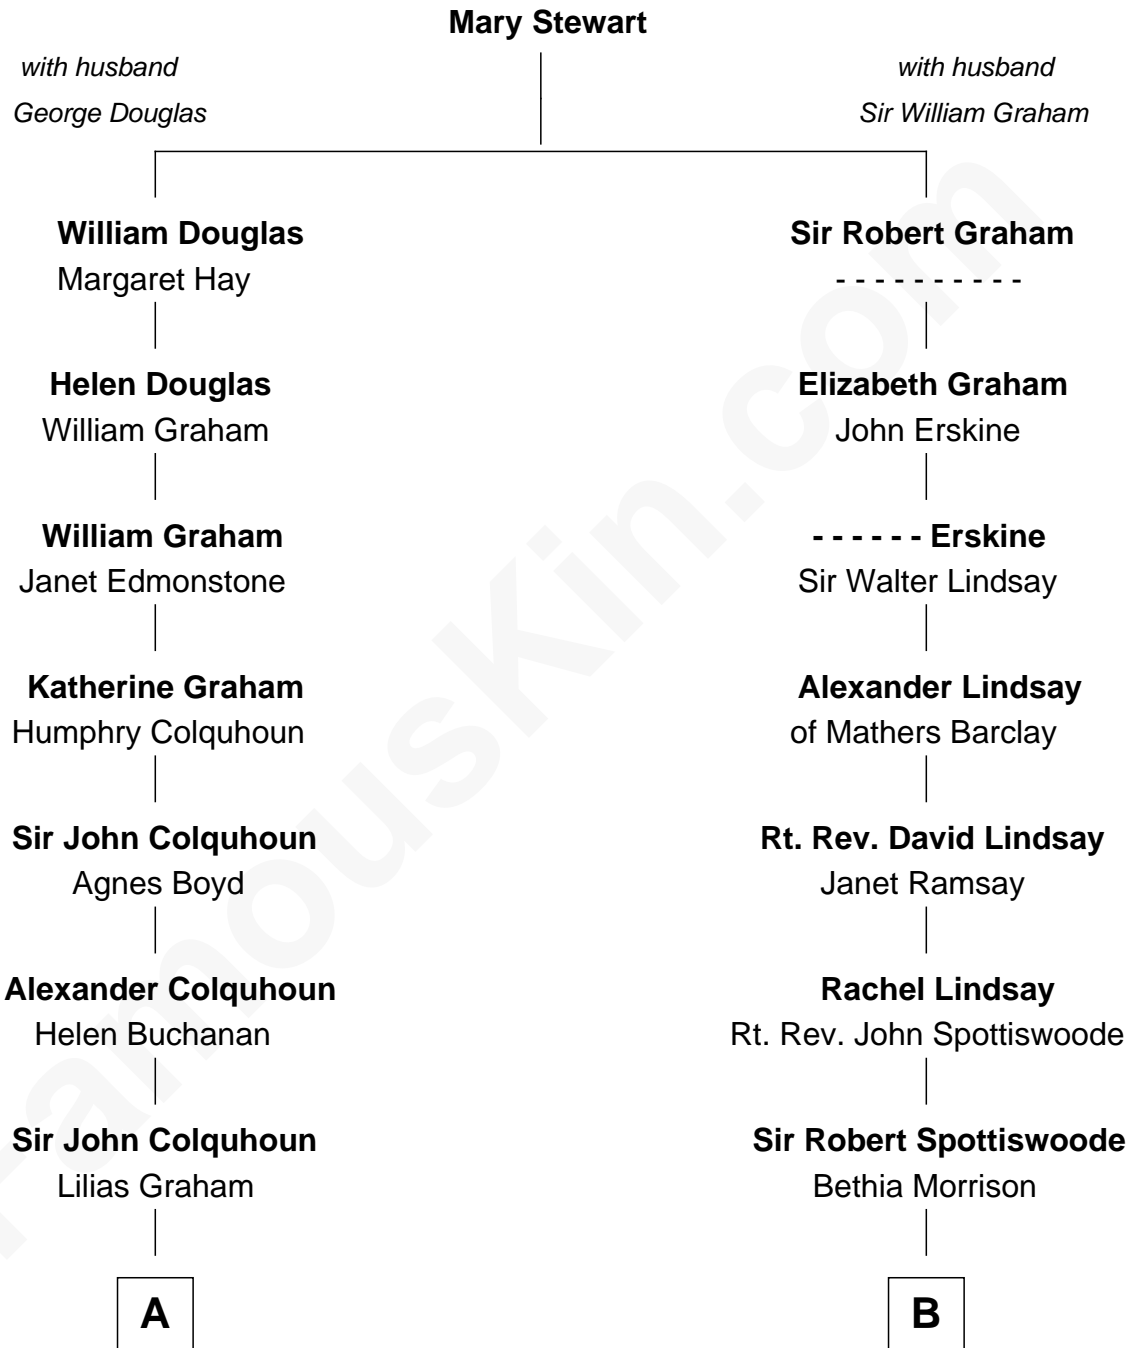

FamousKin.com
Relationship Chart of
Tilda Swinton
Movie Actress

13th cousin 5 times removed of
Fitzhugh Lee
40th Governor of Virginia

A

Lilias Colquhoun

John Napier

Katherine Napier

Robert Campbell

Lilias Campbell

James Dunlop

James Dunlop

Henrietta Maxwell

Henrietta Dunlop

James Campbell

Henrietta Campbell

Archibald Swinton

John Campbell Swinton