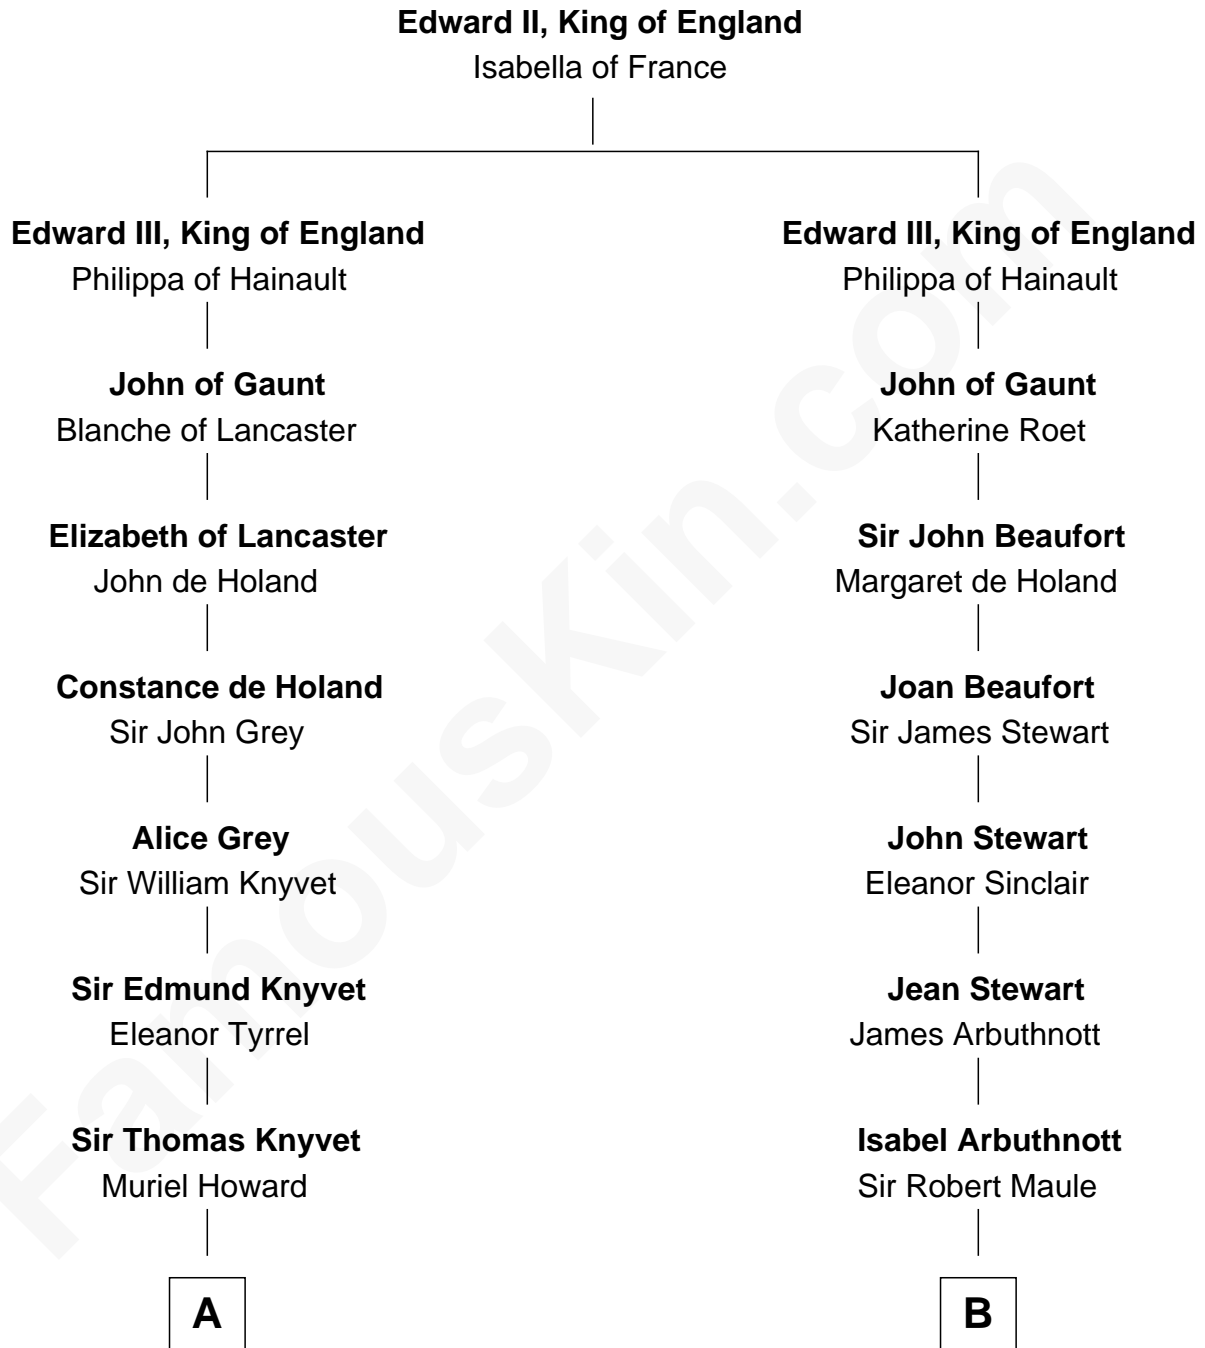

FamousKin.com
Relationship Chart of
Tilda Swinton
Movie Actress

16th cousin 4 times removed of

Fitzhugh Lee
40th Governor of Virginia

A

Sir Henry Knyvet
Anne Pickering

Alice Knyvet
Christopher Dacre

Henry Dacre
of Corby Salkeld

Timothy Fetherstonhaugh
Eliza Were Clarke

Albany Fetherstonhaugh
Evelyn Gertrude Astell

C

B

William Maule
Bethia Guthrie

Eleanor Maule
Sir Alexander Morrison

Bethia Morrison
Sir Robert Spottiswoode

Dr. Robert Spottiswoode
Catherine Mercer