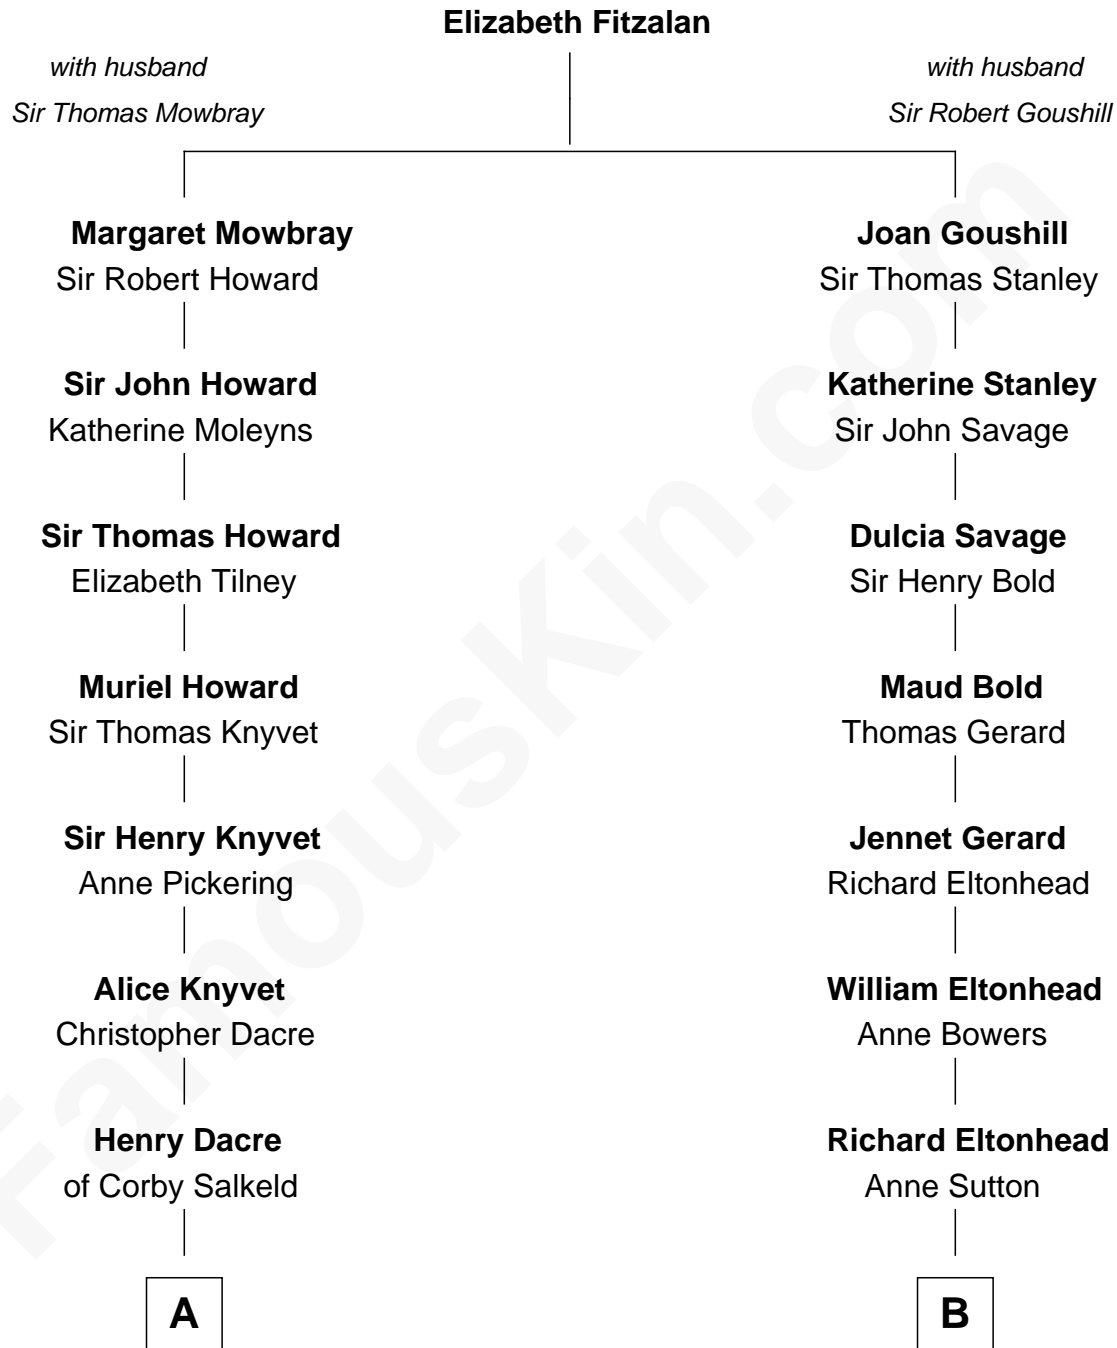

FamousKin.com Relationship Chart of

Tilda Swinton

Movie Actress

13th cousin 4 times removed of

Fitzhugh Lee

40th Governor of Virginia

A

Mary Dacre