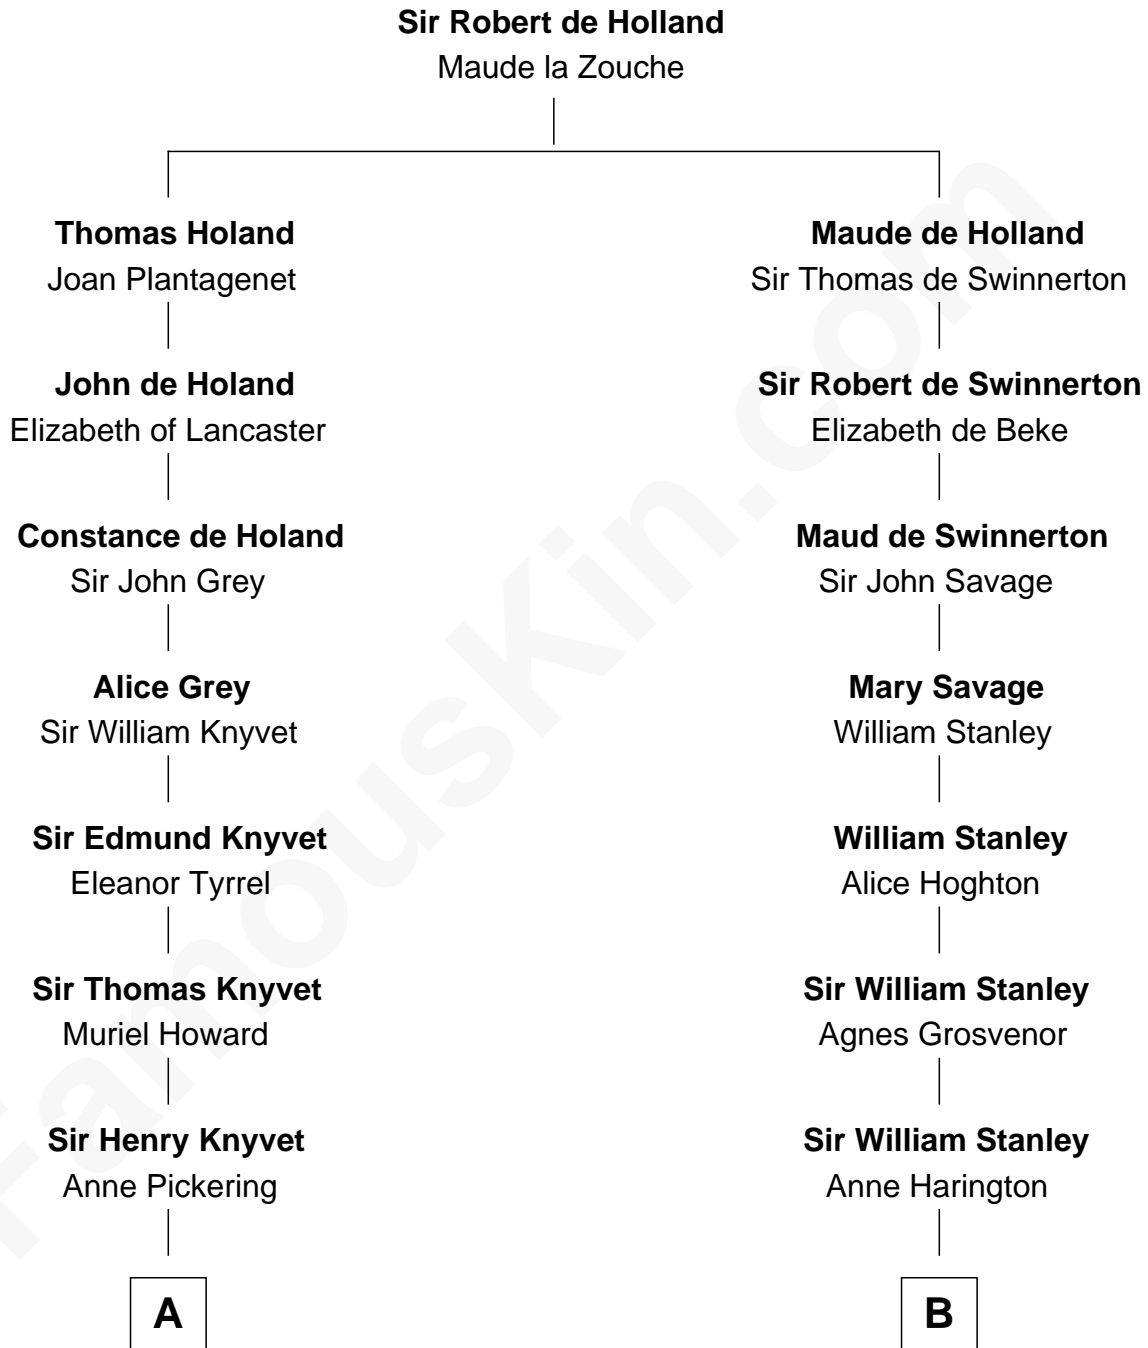

FamousKin.com
Relationship Chart of
Tilda Swinton
Movie Actress

14th cousin 5 times removed of
Thomas Sim Lee
2nd and 7th Governor of Maryland

C

Mariora Beatrice Evelyn Rochfort Alers-Hankey

Alan Henry Campbell Swinton

Sir John Swinton

Judith Balfour Killen

Tilda Swinton

Movie Actress

FamousKin.com