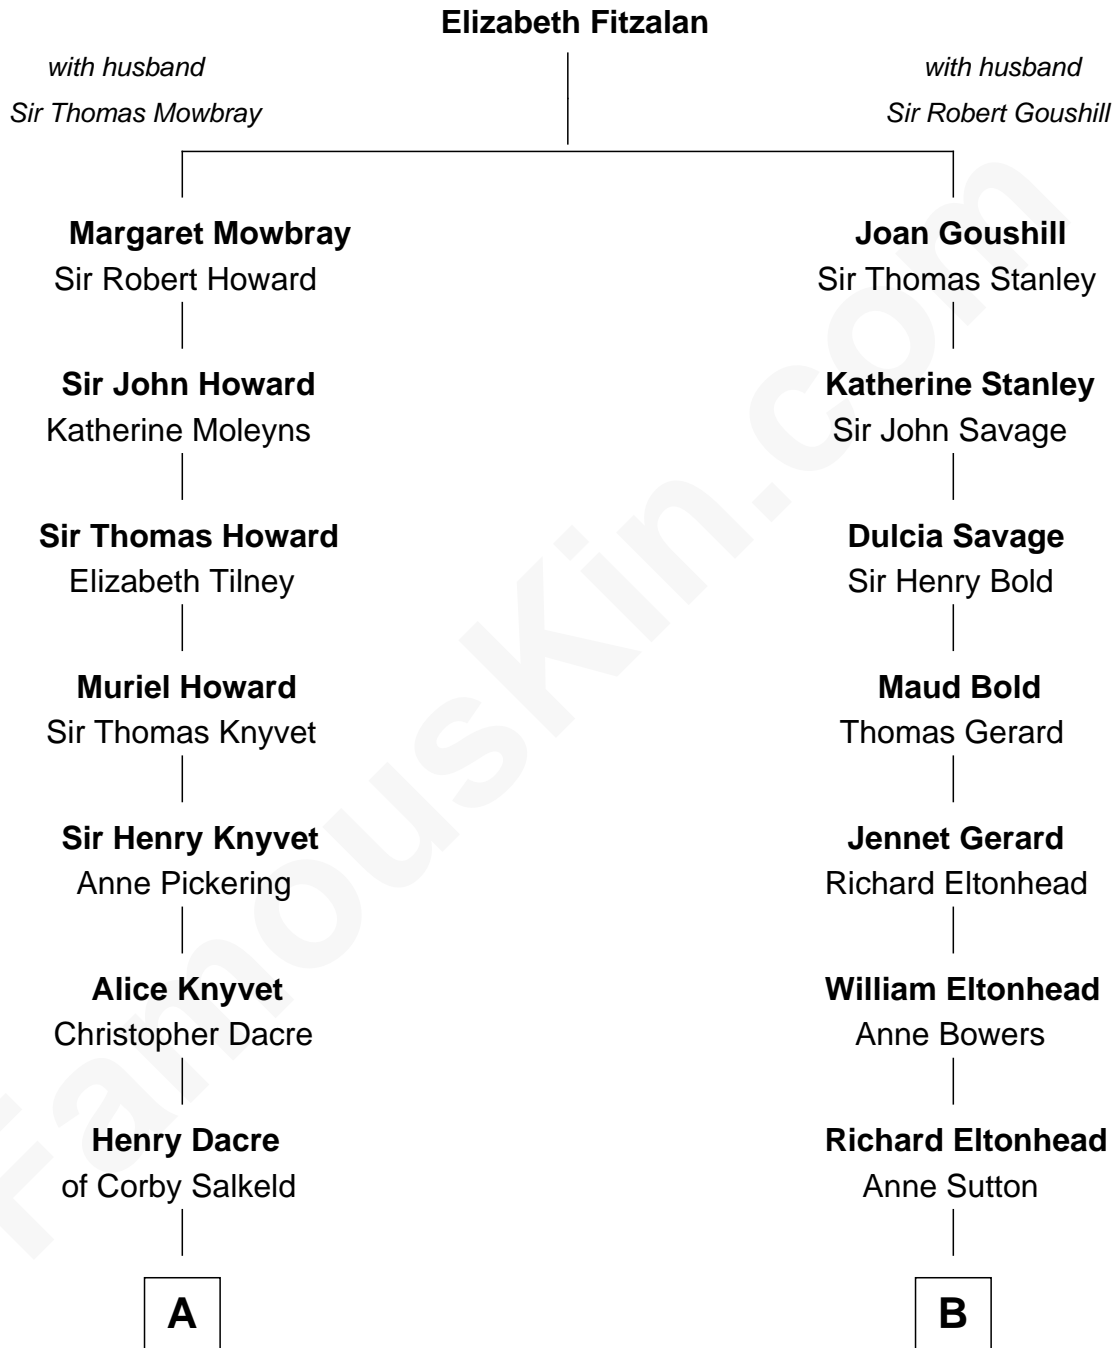

FamousKin.com
Relationship Chart of
Tilda Swinton
Movie Actress

11th cousin 6 times removed of
Thomas Sim Lee
2nd and 7th Governor of Maryland

A

Mary Dacre

Thomas Fetherstonhaugh

Timothy Fetherstonhaugh

Bridget Bellingham