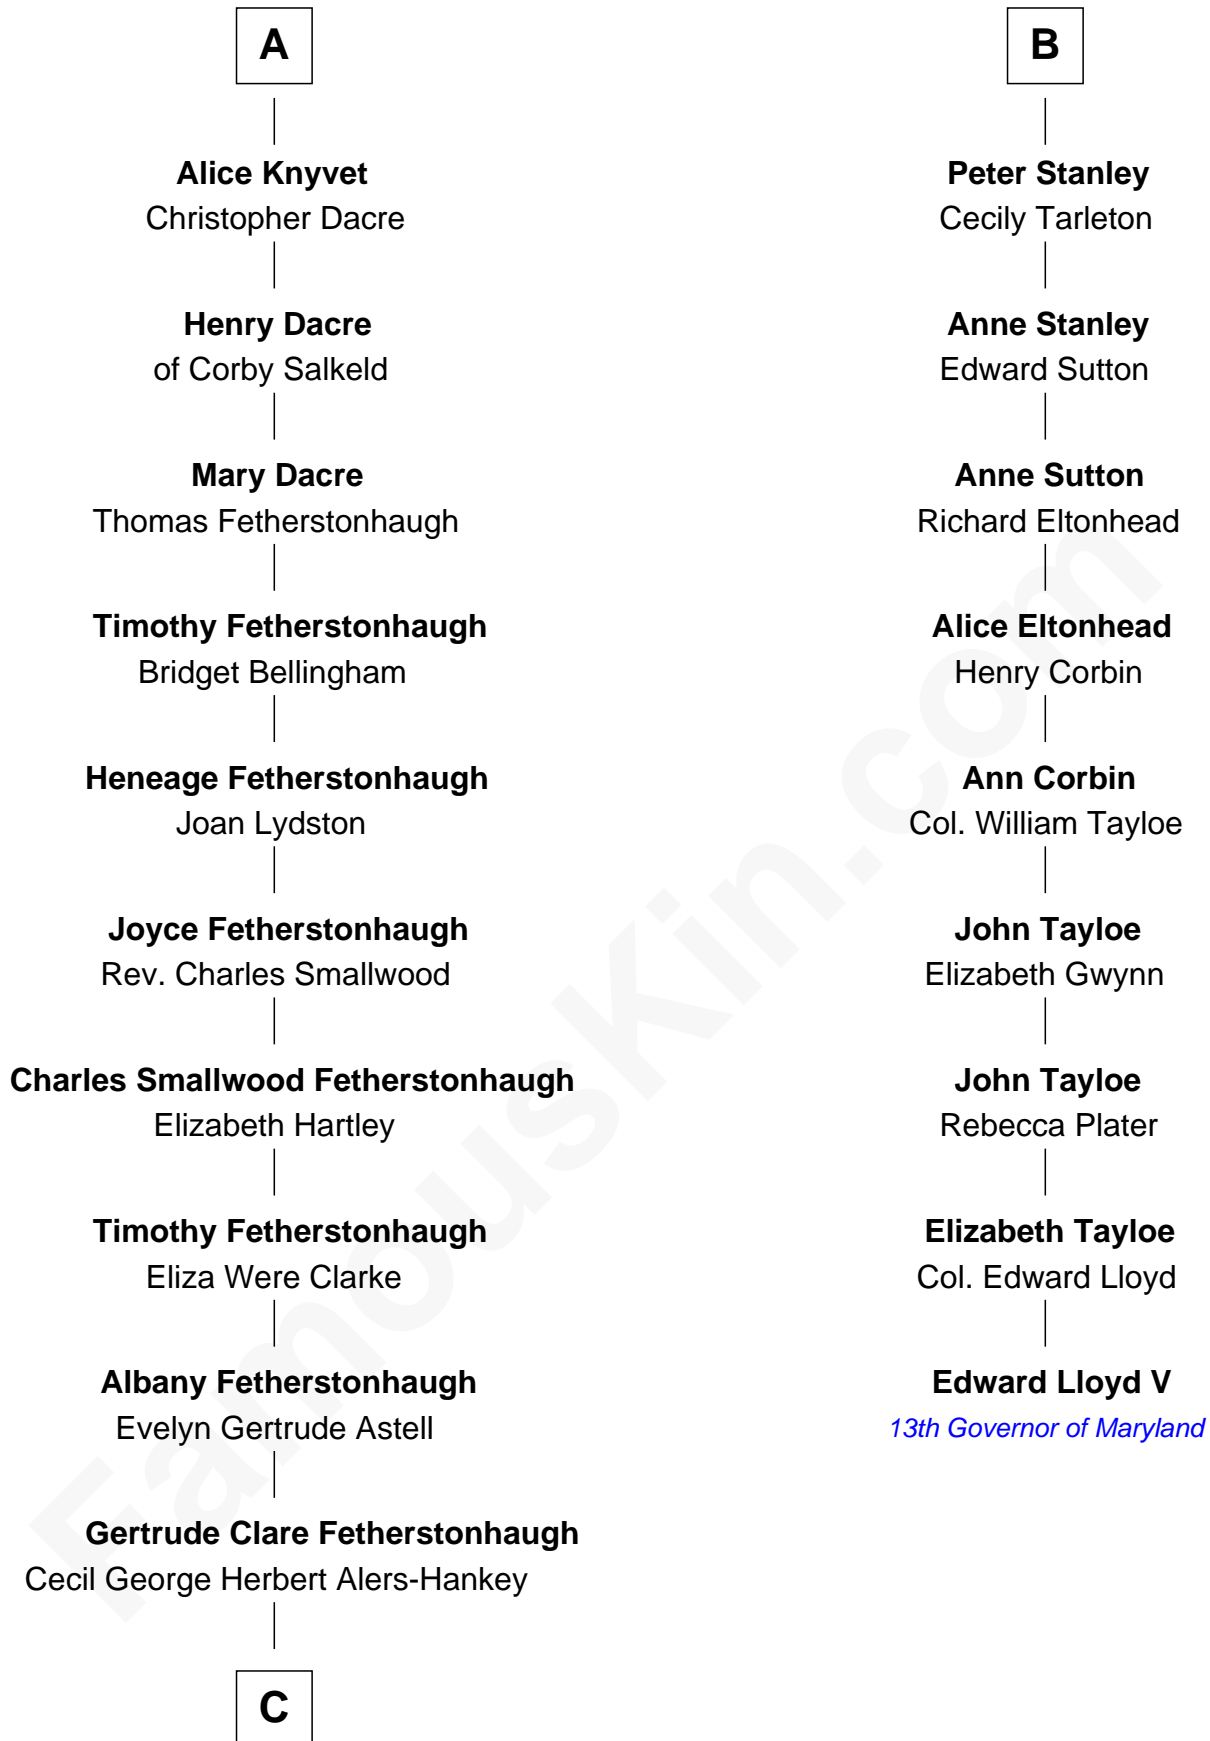

FamousKin.com

Relationship Chart of

Tilda Swinton

Movie Actress

15th cousin 4 times removed of

Edward Lloyd V
13th Governor of Maryland

C

Mariora Beatrice Evelyn Rochfort Alers-Hankey

Alan Henry Campbell Swinton

Sir John Swinton

Judith Balfour Killen

Tilda Swinton

Movie Actress

FamousKin.com