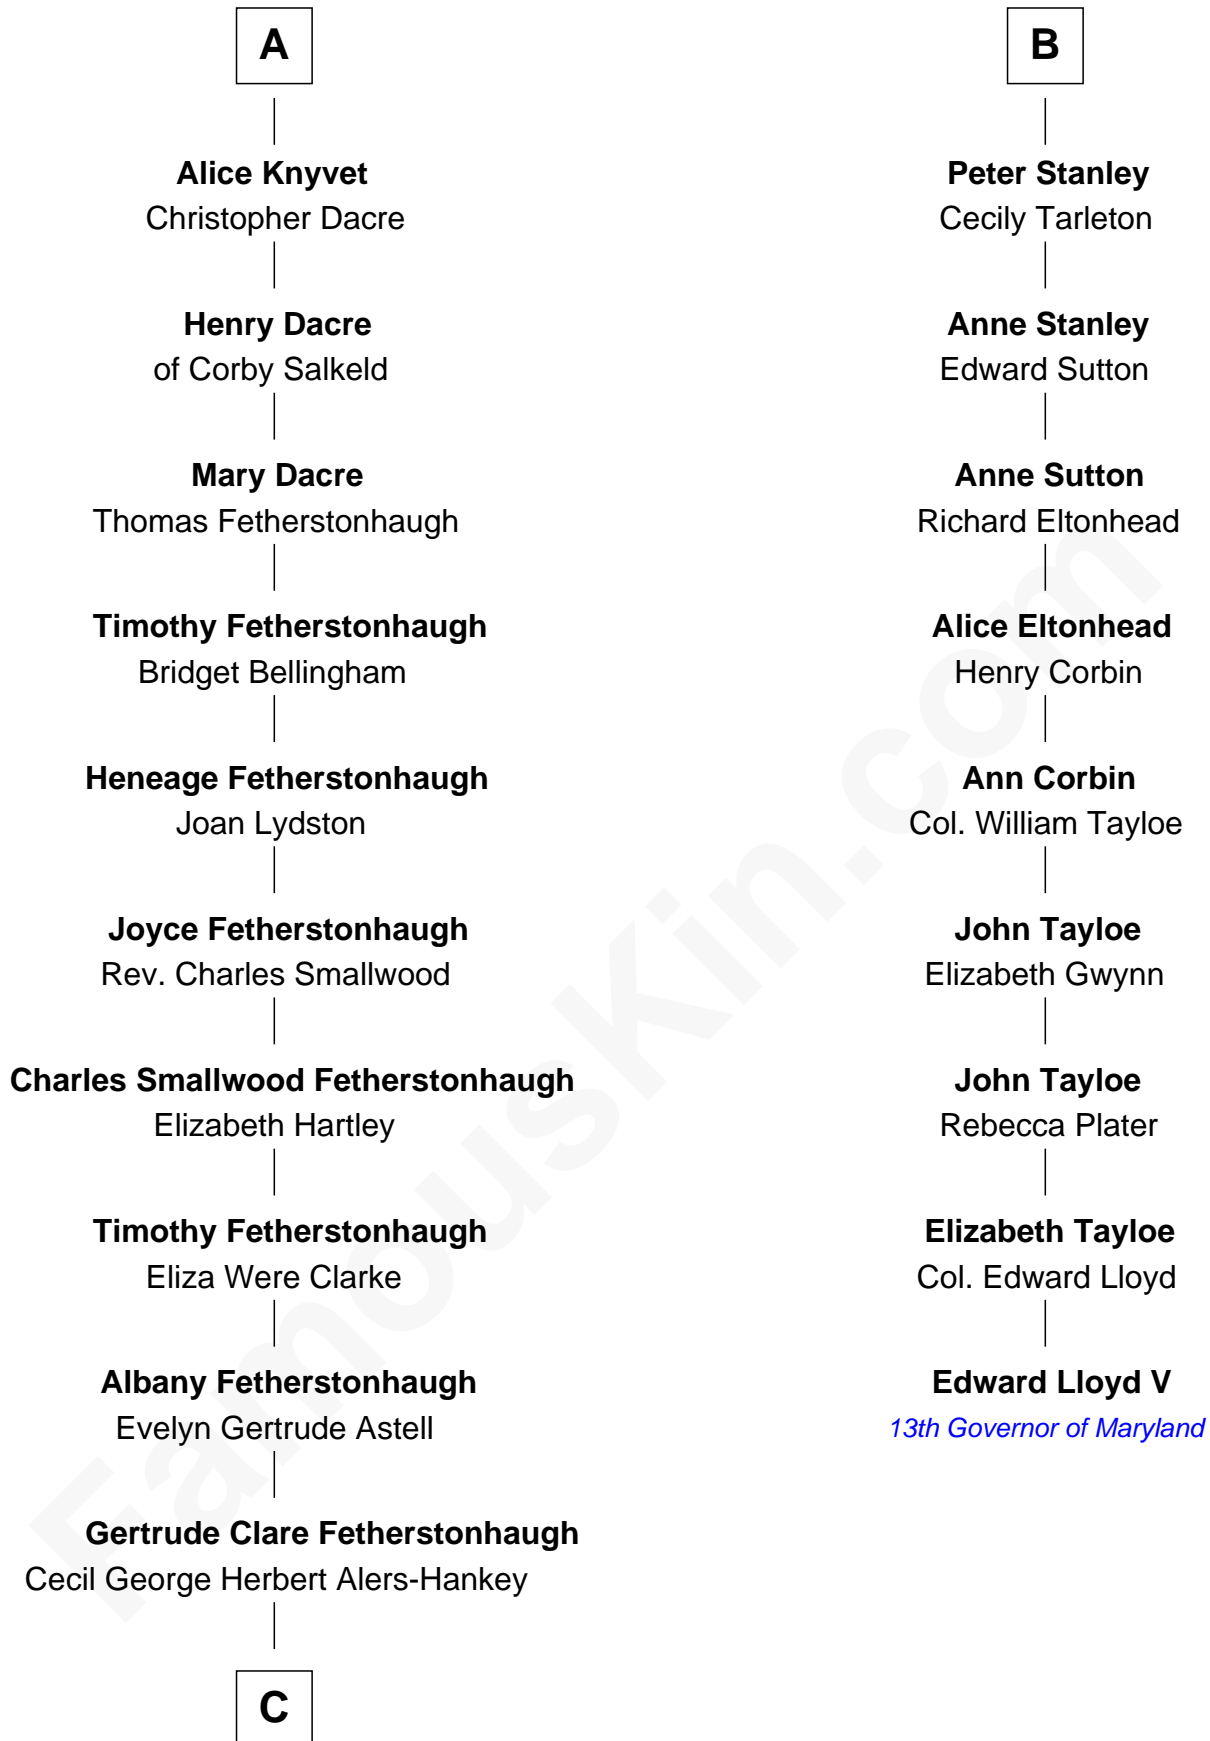

**FamousKin.com**  
**Relationship Chart of**  
**Tilda Swinton**  
*Movie Actress*

15th cousin 4 times removed of  
**Edward Lloyd V**  
*13th Governor of Maryland*

**Sir Robert de Holland**  
 Maude la Zouche

**C**

**Mariora Beatrice Evelyn Rochfort Alers-Hankey**

Alan Henry Campbell Swinton

**Sir John Swinton**

Judith Balfour Killen

**Tilda Swinton**

*Movie Actress*

FamousKin.com