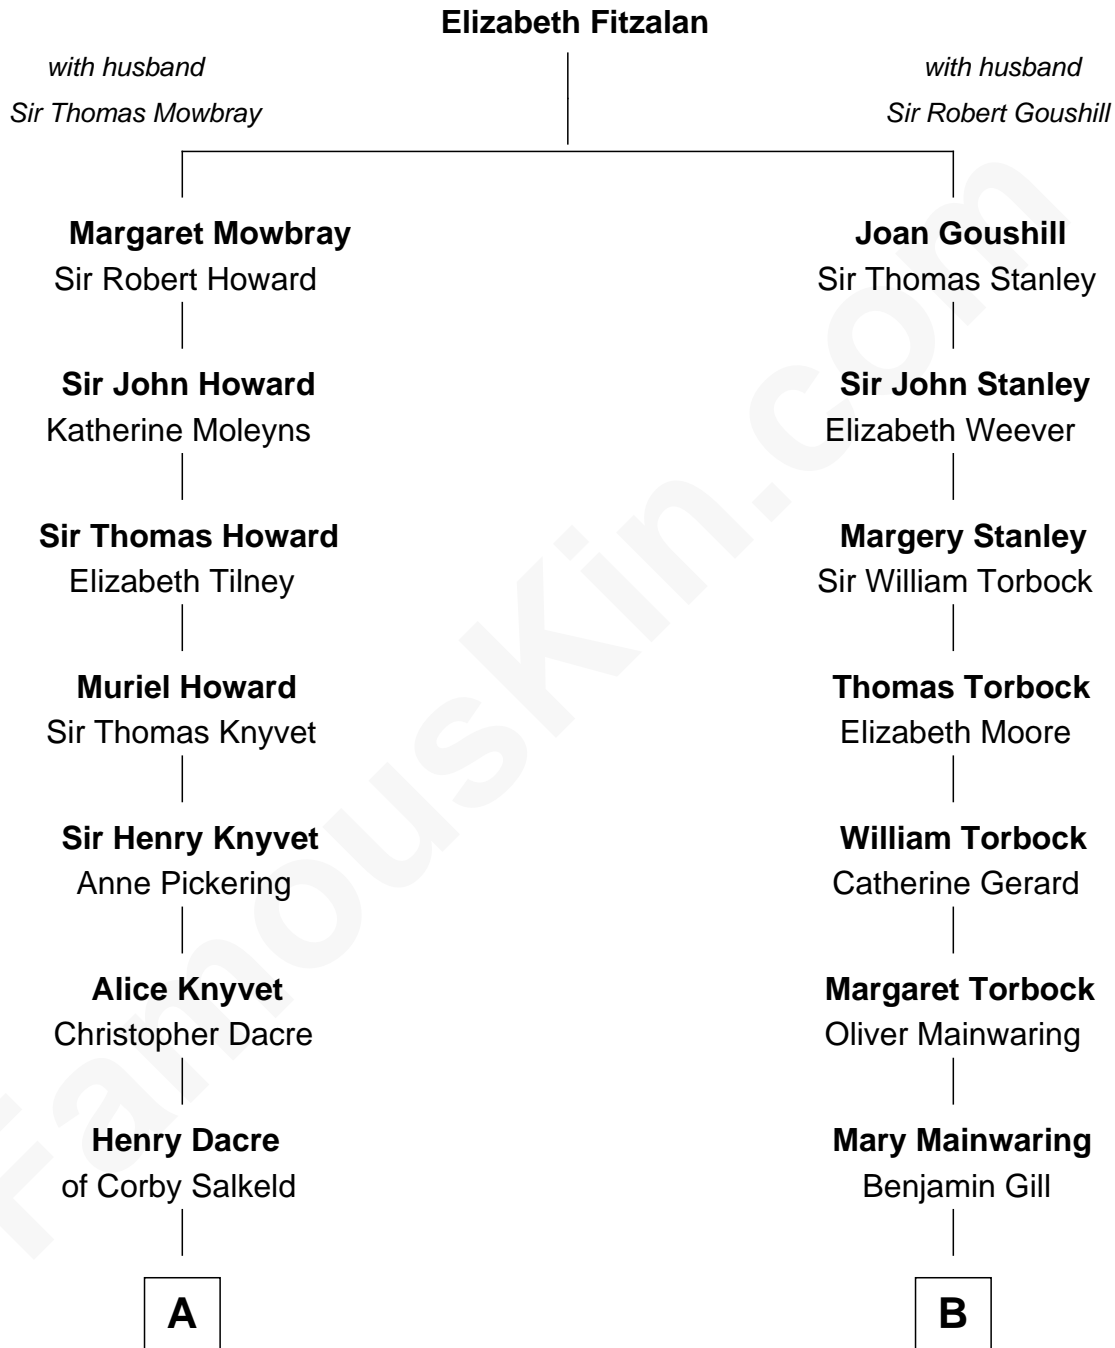

**FamousKin.com**  
**Relationship Chart of**  
**Tilda Swinton**  
*Movie Actress*

**12th cousin 5 times removed of**  
**Edward Lloyd V**  
*13th Governor of Maryland*

**A**

**Mary Dacre**

Thomas Fetherstonhaugh

**Timothy Fetherstonhaugh**

Eliza Were Clarke

**Albany Fetherstonhaugh**

Evelyn Gertrude Astell

**Gertrude Clare Fetherstonhaugh**

Cecil George Herbert Alers-Hankey

**Mariora Beatrice Evelyn Rochfort Alers-Hankey**