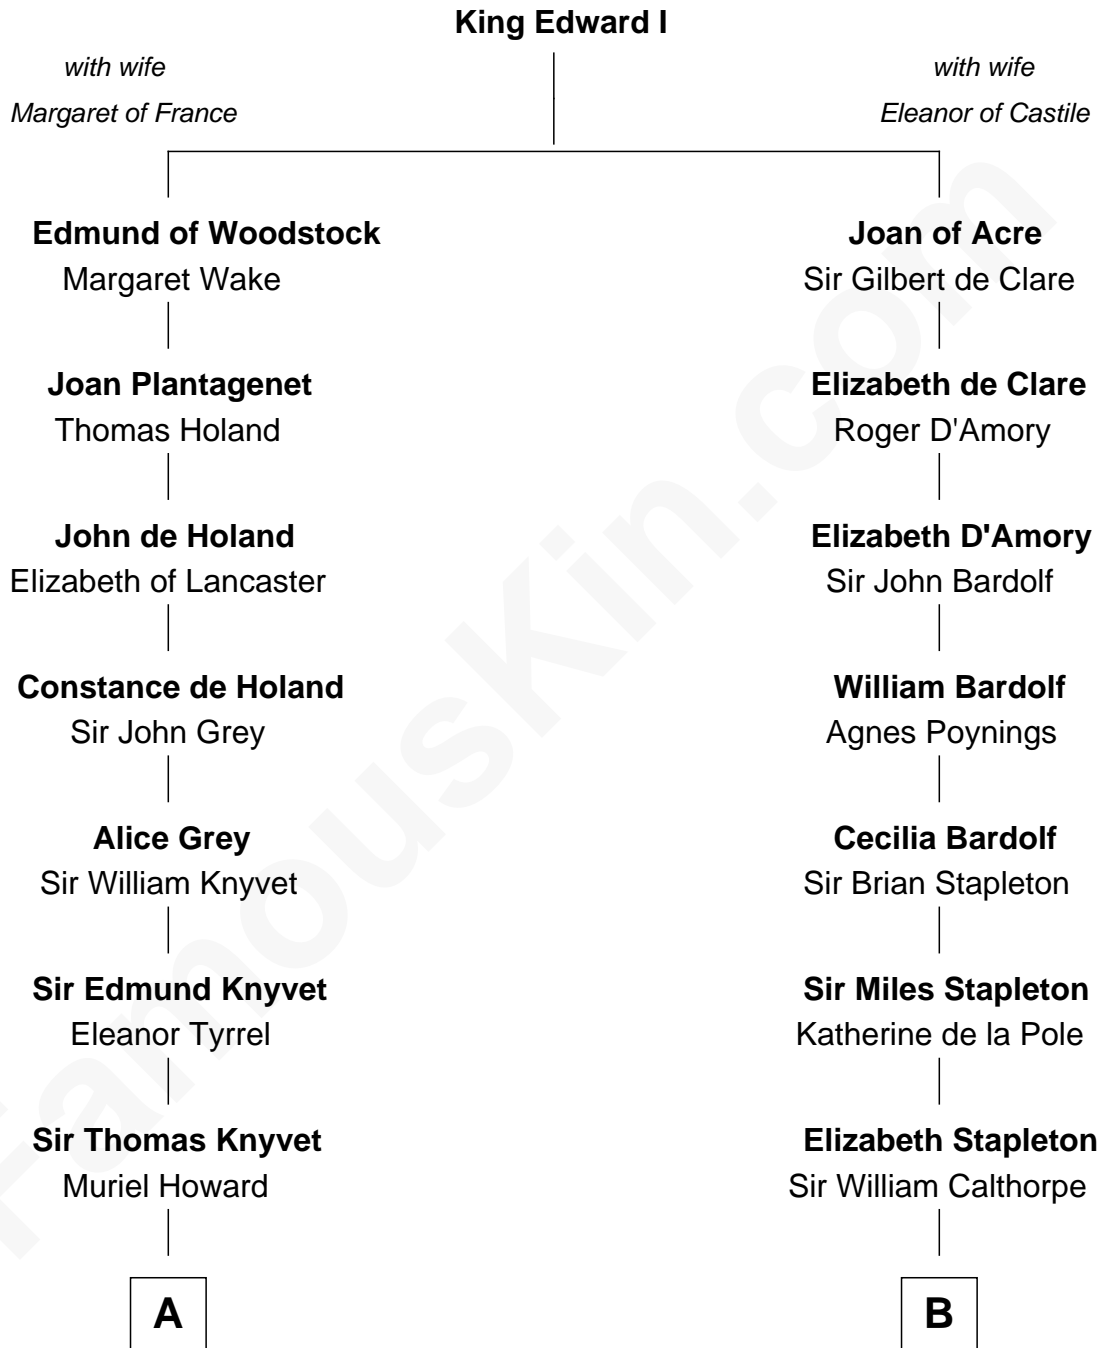

FamousKin.com
Relationship Chart of
Tilda Swinton
Movie Actress

17th cousin 3 times removed of
Charles Carnan Ridgely
15th Governor of Maryland

C

Gertrude Clare Fetherstonhaugh
Cecil George Herbert Alers-Hankey

Matoria Beatrice Evelyn Rochfort Alers-Hankey
Alan Henry Campbell Swinton

Sir John Swinton
Judith Balfour Killen

Tilda Swinton
Movie Actress

FamousKin.com