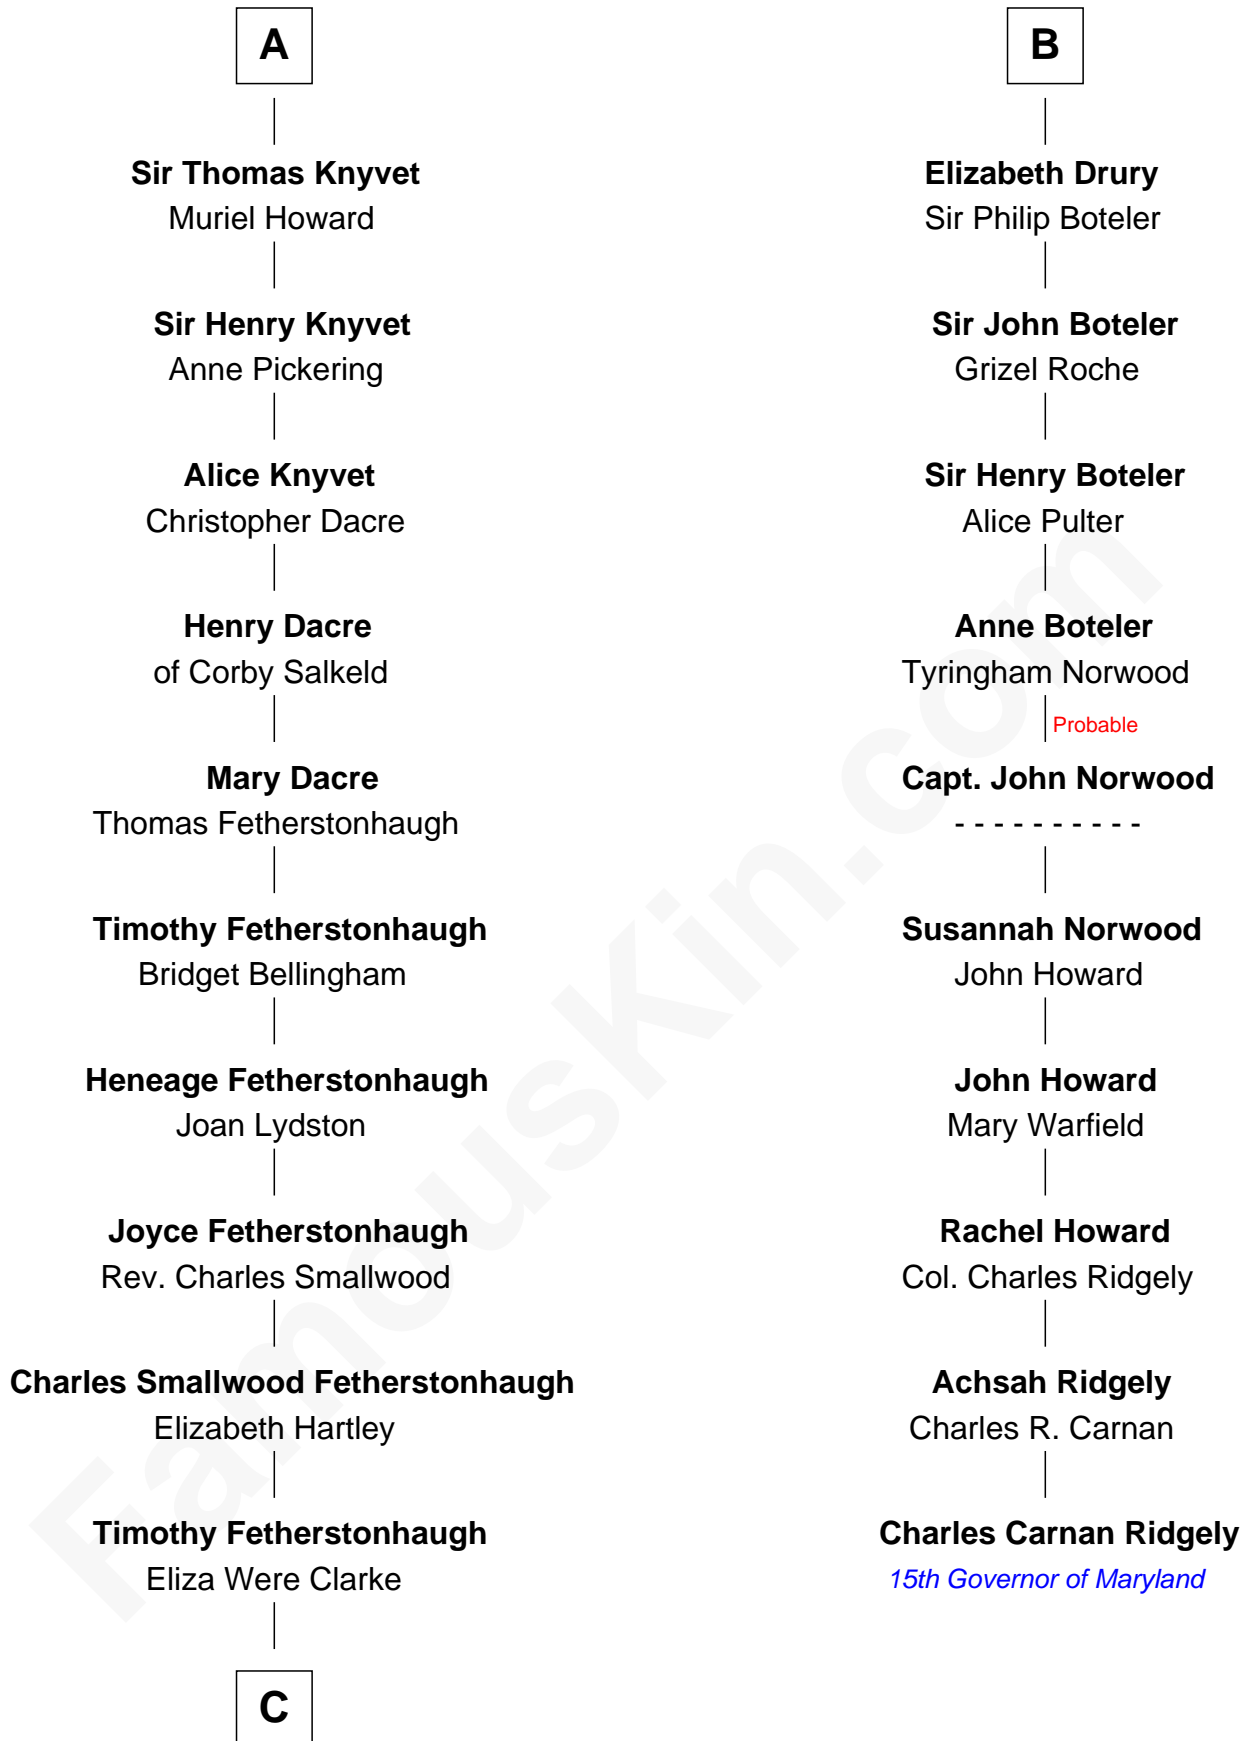

FamousKin.com
Relationship Chart of
Tilda Swinton
Movie Actress

16th cousin 5 times removed of
Charles Carnan Ridgely
15th Governor of Maryland

C

Albany Fetherstonhaugh

Evelyn Gertrude Astell

Gertrude Clare Fetherstonhaugh

Cecil George Herbert Alers-Hankey

Mariora Beatrice Evelyn Rochfort Alers-Hankey

Alan Henry Campbell Swinton

Sir John Swinton

Judith Balfour Killen

Tilda Swinton

Movie Actress