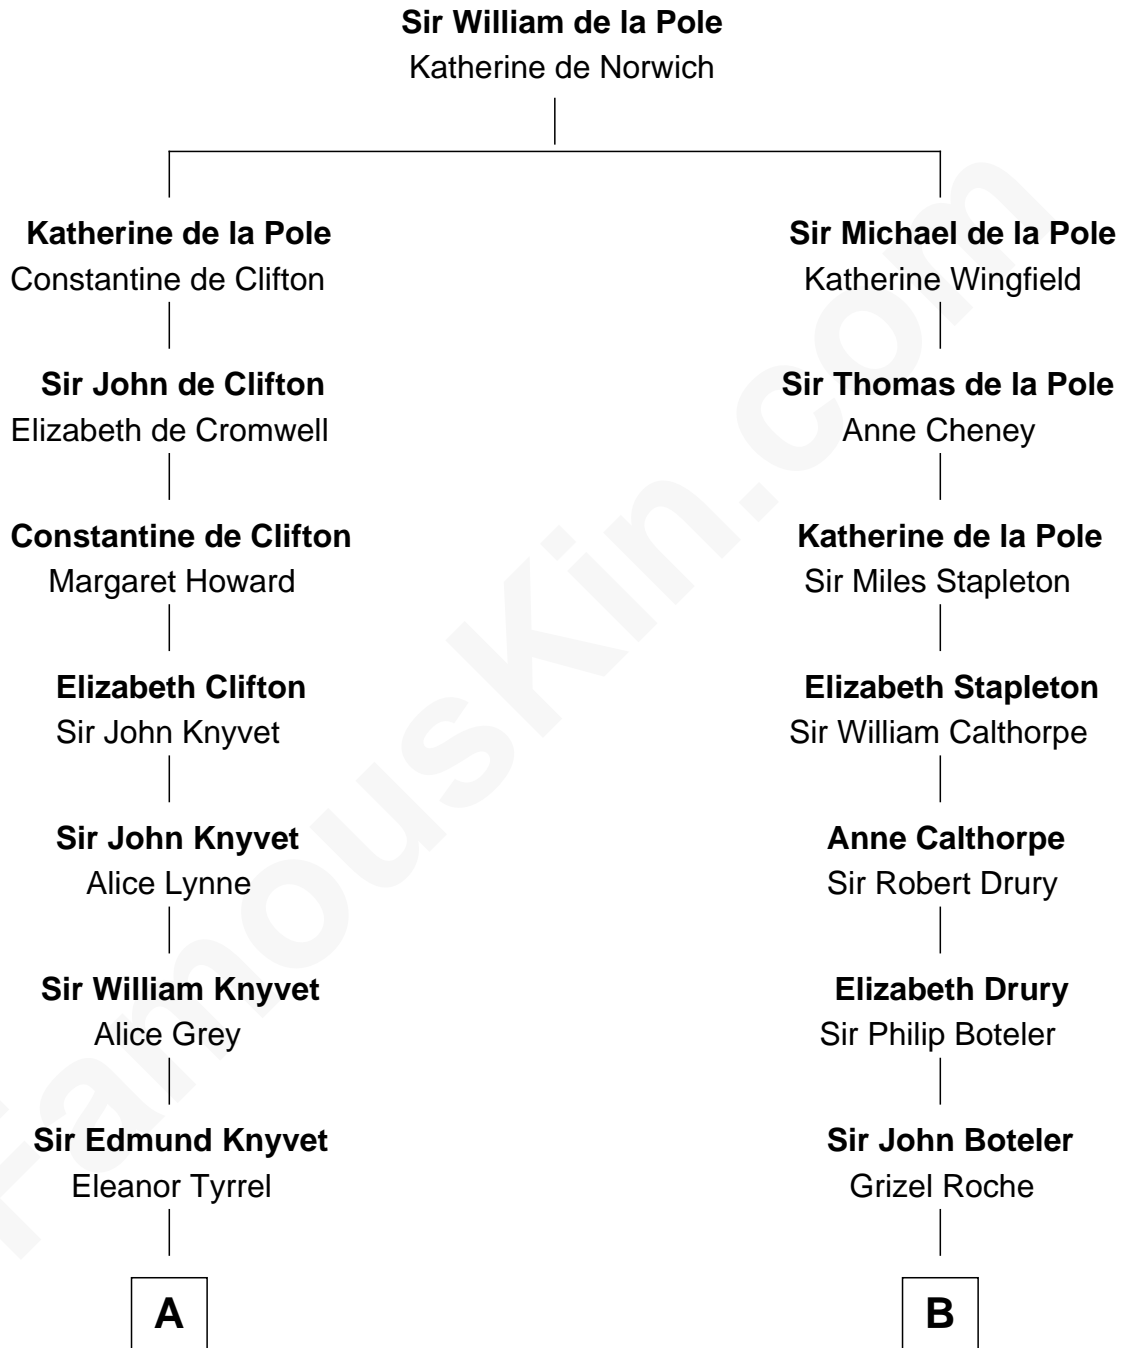

**FamousKin.com**  
**Relationship Chart of**  
**Tilda Swinton**  
*Movie Actress*

**14th cousin 7 times removed of**  
**Charles Carnan Ridgely**  
*15th Governor of Maryland*

**C**

**Albany Fetherstonhaugh**

Evelyn Gertrude Astell

**Gertrude Clare Fetherstonhaugh**

Cecil George Herbert Alers-Hankey

**Mariora Beatrice Evelyn Rochfort Alers-Hankey**

Alan Henry Campbell Swinton

**Sir John Swinton**

Judith Balfour Killen