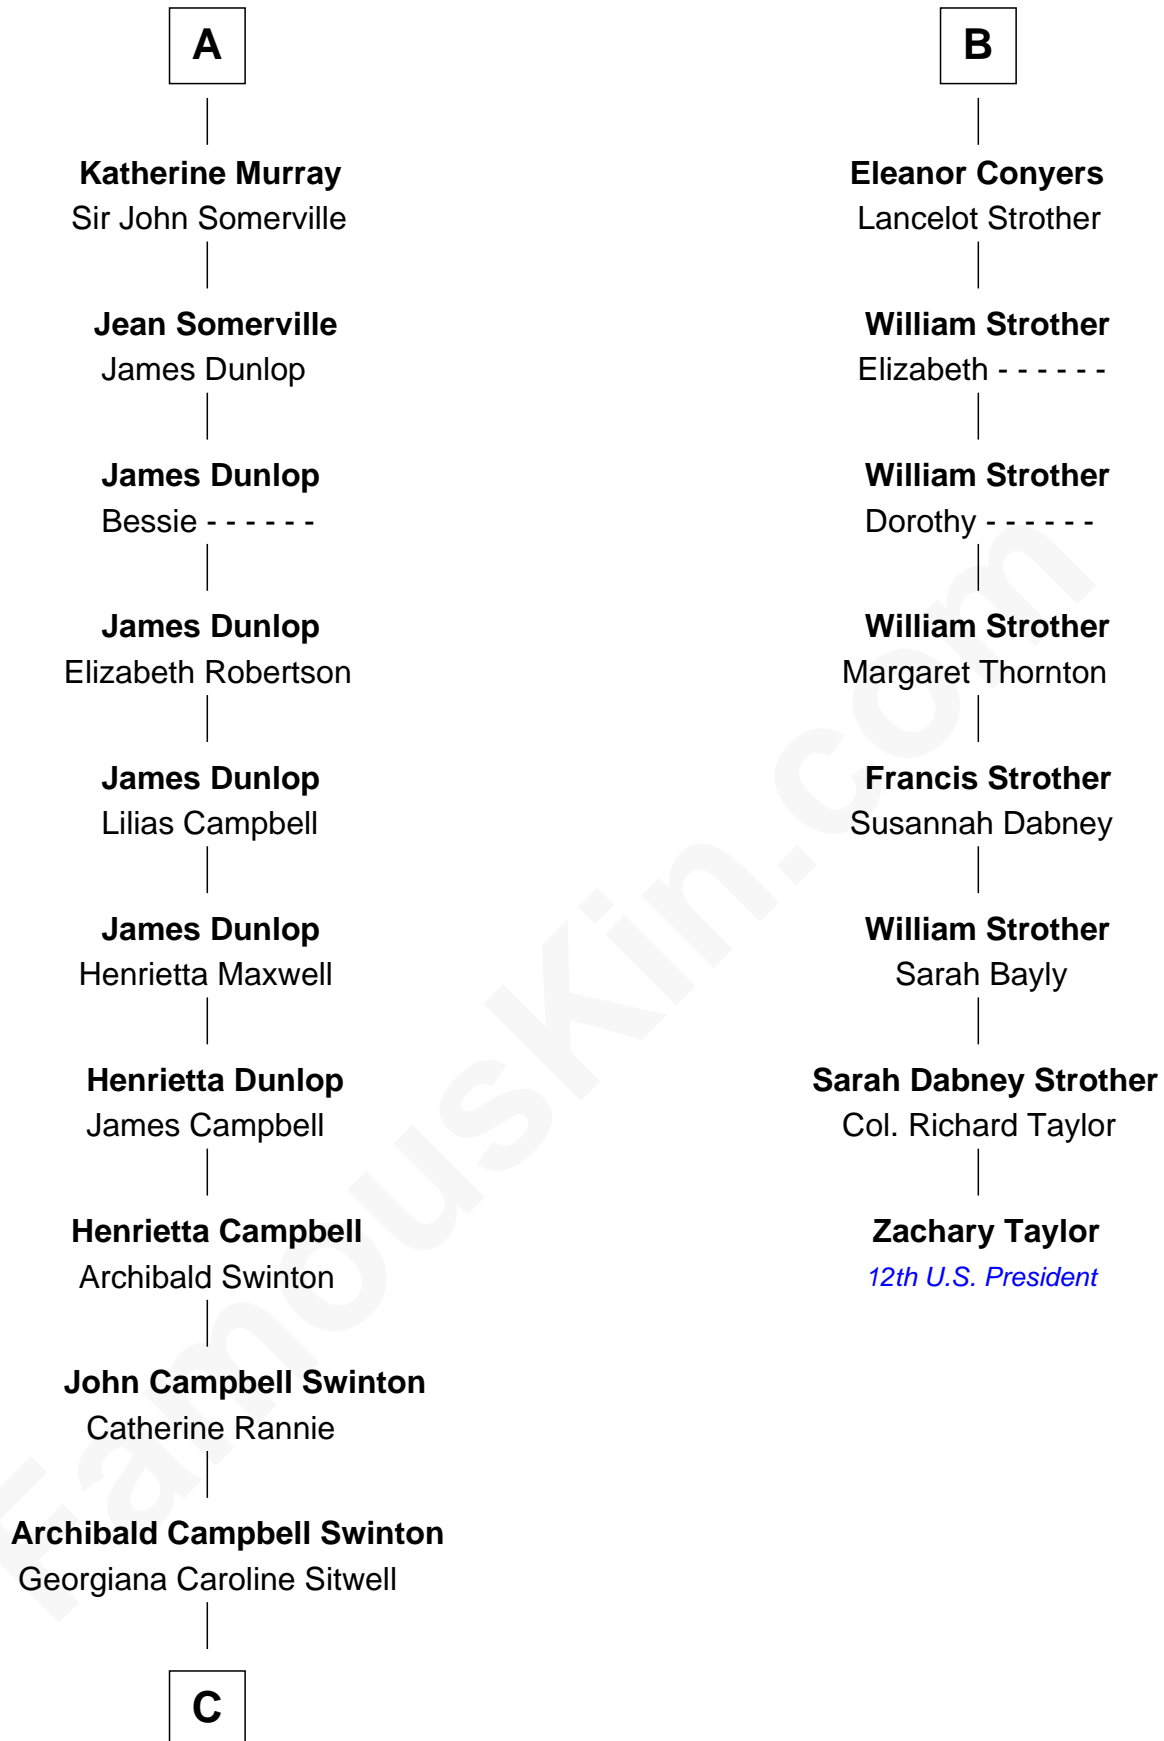

FamousKin.com
Relationship Chart of
Tilda Swinton
Movie Actress

14th cousin 6 times removed of

Zachary Taylor
12th U.S. President

C

George Sitwell Campbell Swinton

Elizabeth Ebsworth

Alan Henry Campbell Swinton

Mariora Beatrice Evelyn Rochfort Alers-Hankey

Sir John Swinton

Judith Balfour Killen

Tilda Swinton

Movie Actress

FamousKin.com