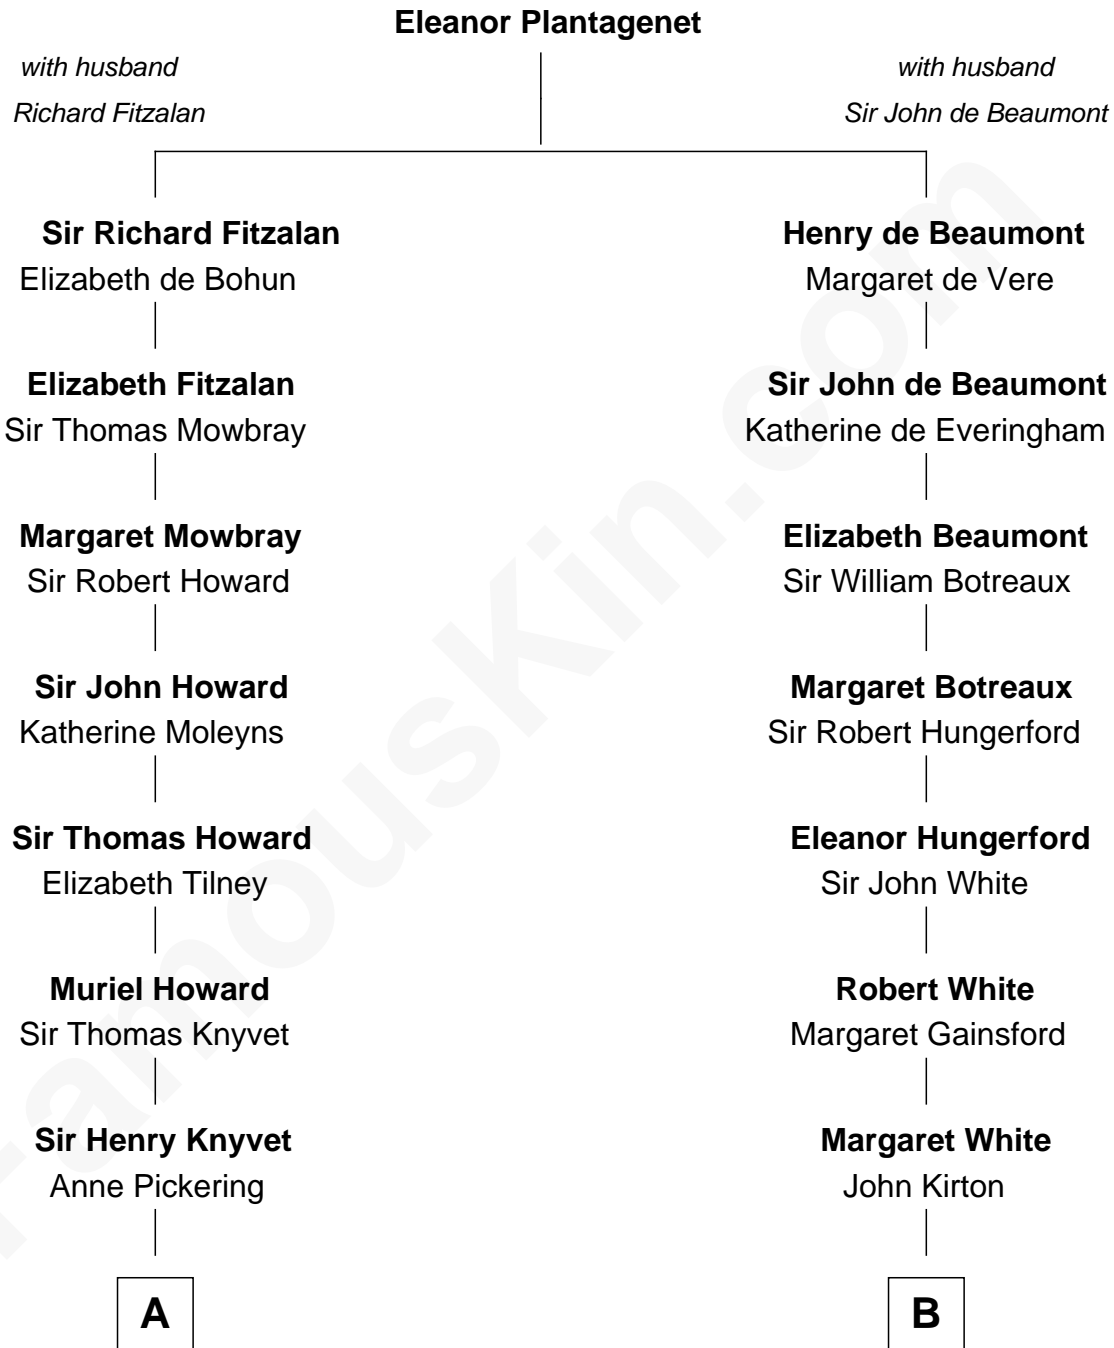

FamousKin.com
Relationship Chart of
Tilda Swinton
Movie Actress

19th cousin 2 times removed of

Thomas J. Watson, Jr.
President and CEO of I.B.M.

A

Alice Knyvet
Christopher Dacre

Henry Dacre
of Corby Salkeld