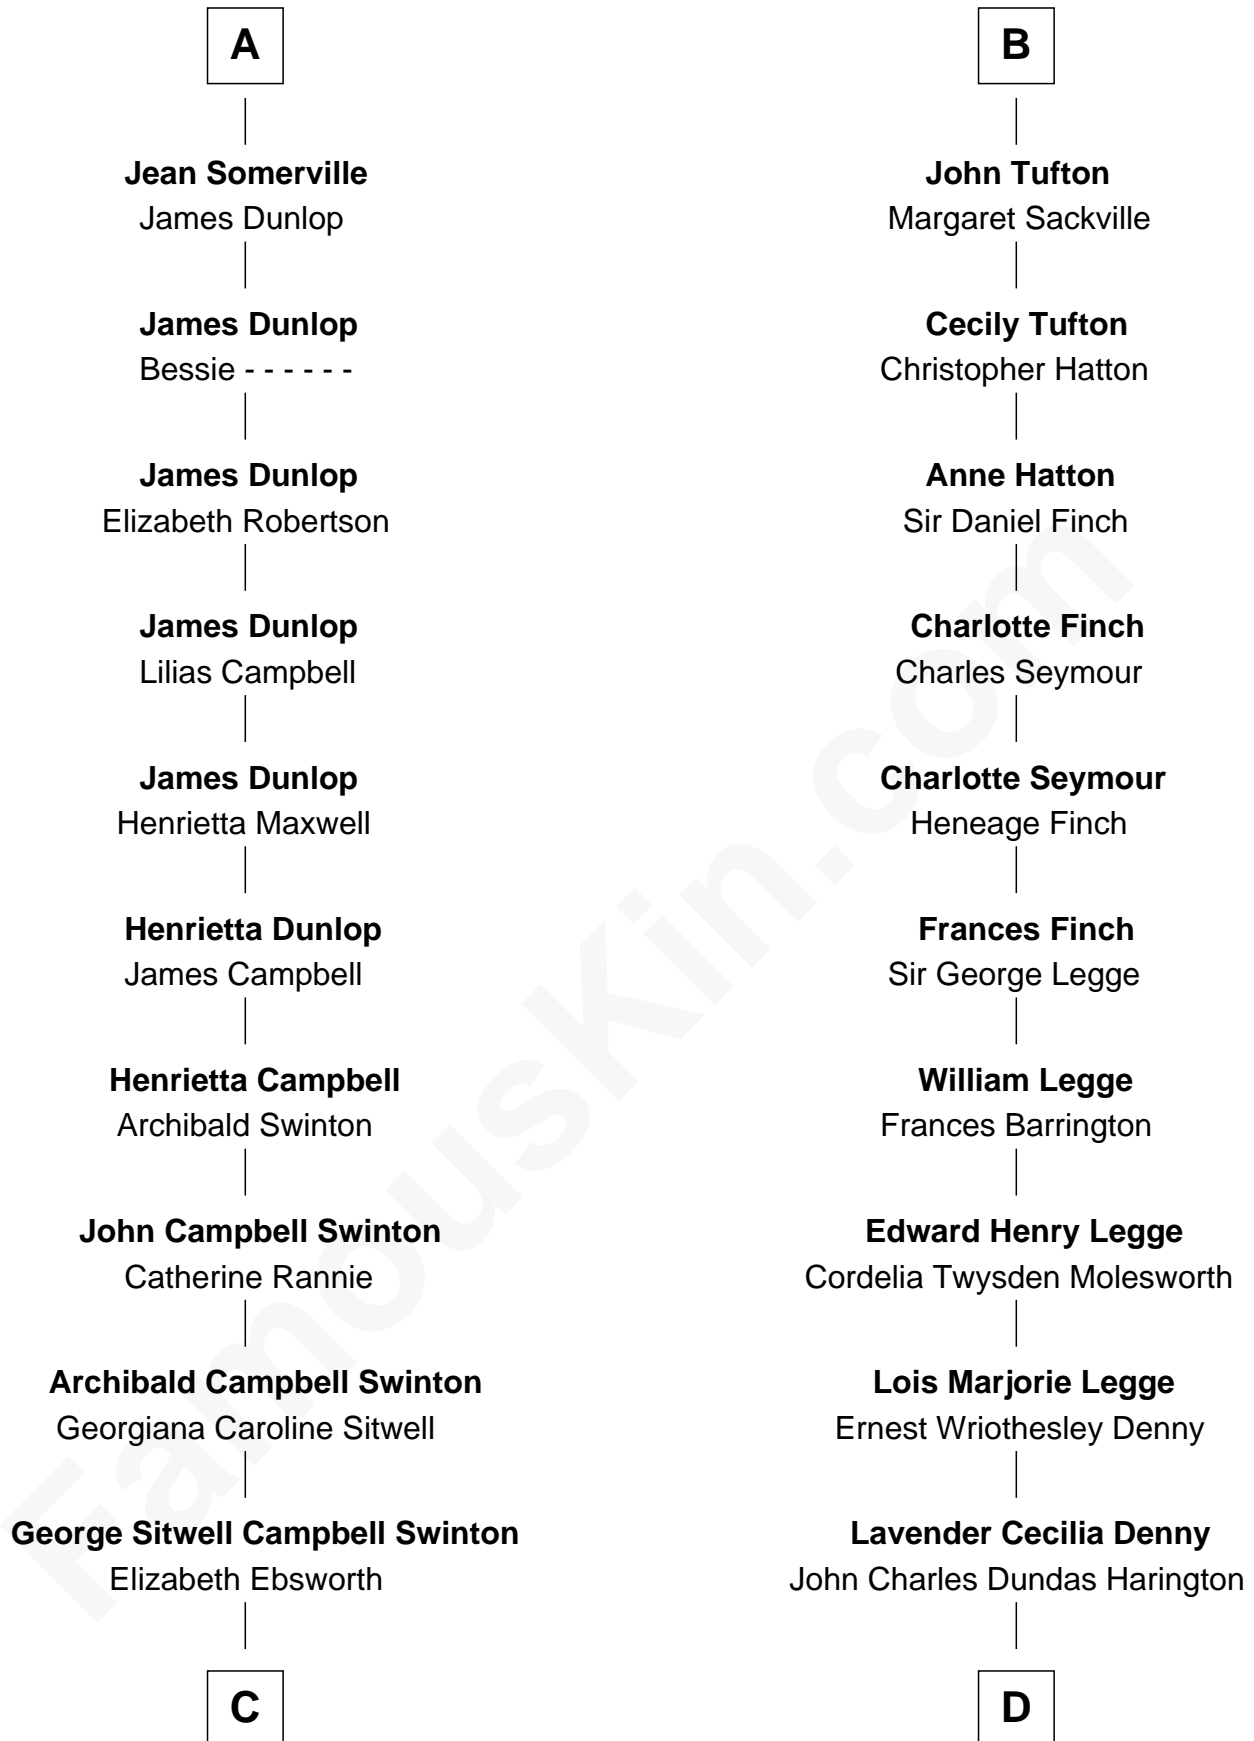

# FamousKin.com Relationship Chart of

**Tilda Swinton**

*Movie Actress*

18th cousin 1 time removed of

**Kit Harington**

*TV Actor - "Game of Thrones"*

**Sir John Beaufort**

Margaret de Holand

**C**

**Alan Henry Campbell Swinton**  
Mairora Beatrice Evelyn Rochfort Alers-Hankey

**Sir John Swinton**  
Judith Balfour Killen

**Tilda Swinton**  
*Movie Actress*

**D**

**Sir David Richard Harington**  
Deborah Jane Catesby