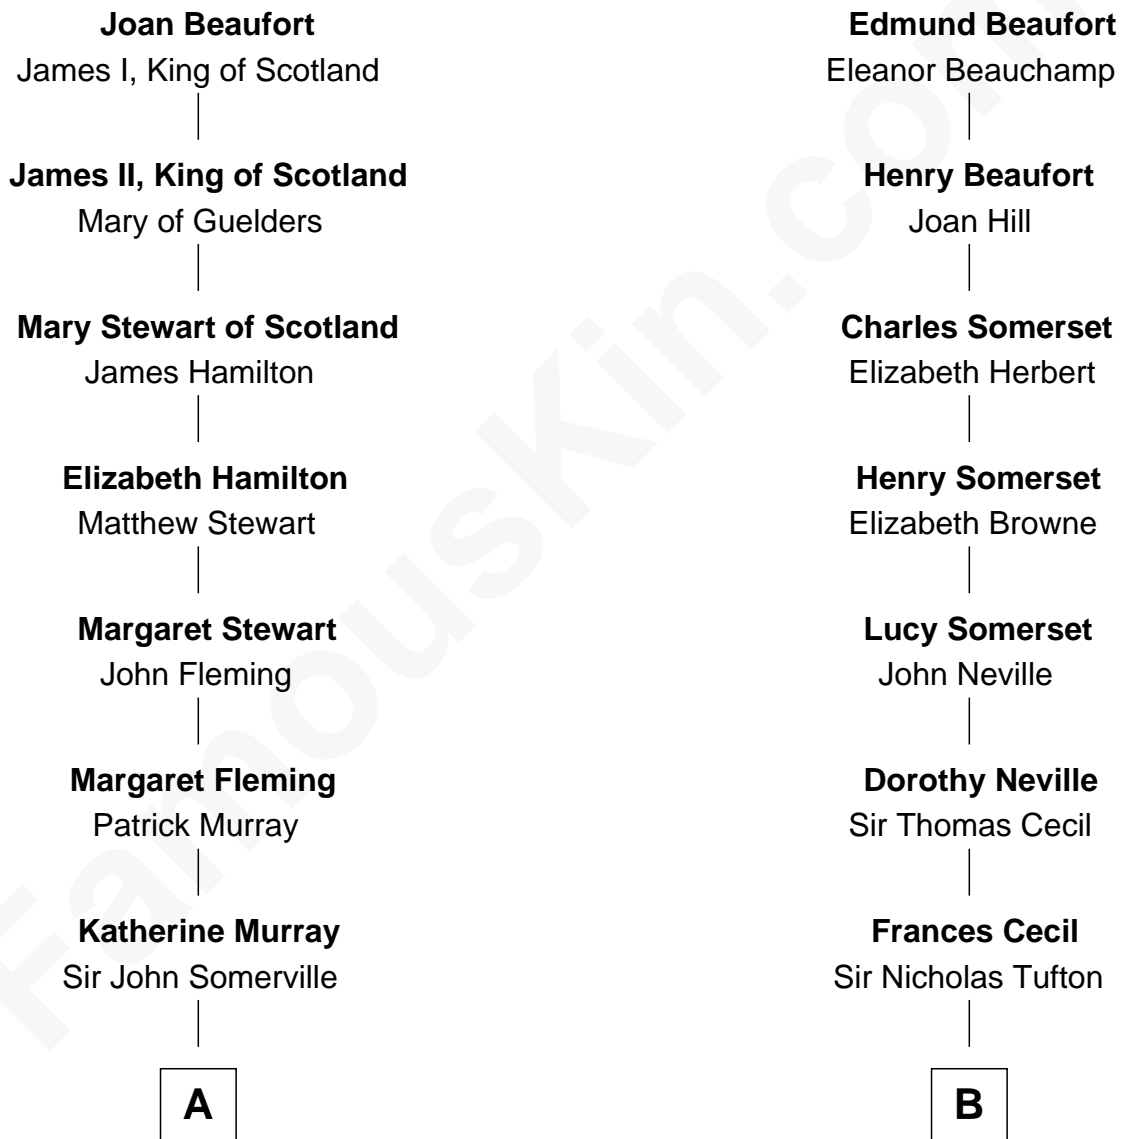

# FamousKin.com Relationship Chart of

**Tilda Swinton**

*Movie Actress*

18th cousin 1 time removed of

**Kit Harington**

*TV Actor - "Game of Thrones"*

**Sir John Beaufort**

Margaret de Holand

**C**

**Alan Henry Campbell Swinton**  
Mairora Beatrice Evelyn Rochfort Alers-Hankey

**Sir John Swinton**  
Judith Balfour Killen

**Tilda Swinton**  
*Movie Actress*

**D**

**Sir David Richard Harington**  
Deborah Jane Catesby