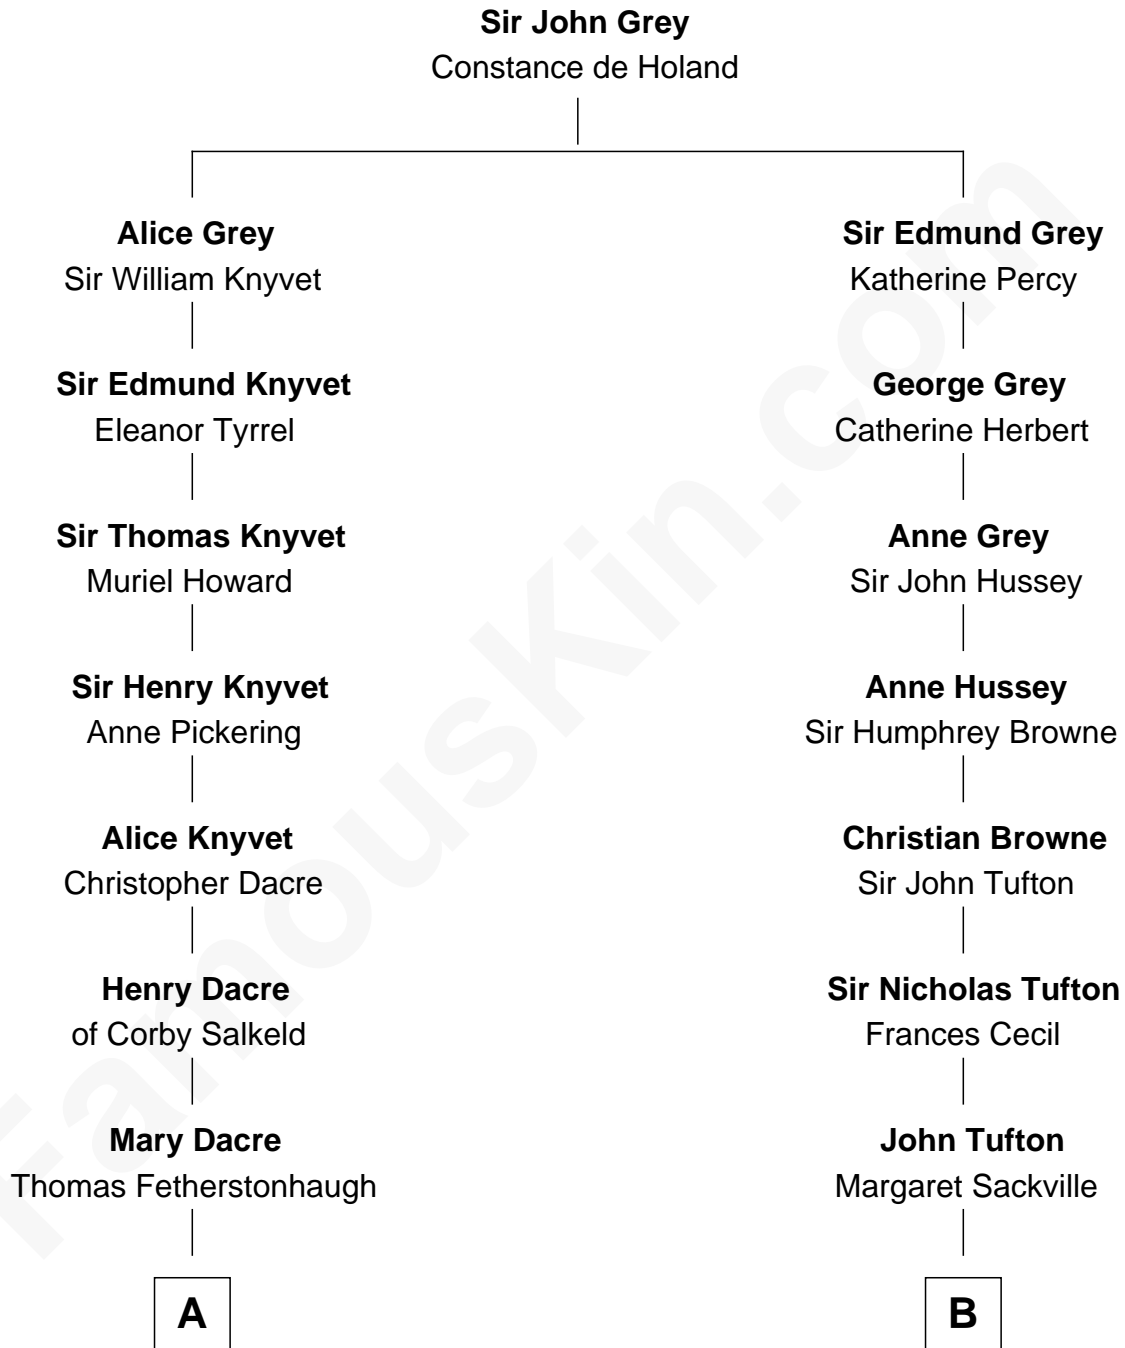

## Relationship Chart of

**Tilda Swinton**

*Movie Actress*

16th cousin 1 time removed of

**Kit Harington**

*TV Actor - "Game of Thrones"*

**A**

**Timothy Fetherstonhaugh**

Bridget Bellingham

**Heneage Fetherstonhaugh**

Joan Lydston

**Joyce Fetherstonhaugh**

Rev. Charles Smallwood

**Charles Smallwood Fetherstonhaugh**

Elizabeth Hartley

**Timothy Fetherstonhaugh**

Eliza Were Clarke

**Albany Fetherstonhaugh**

Evelyn Gertrude Astell

**Gertrude Clare Fetherstonhaugh**

Cecil George Herbert Alers-Hankey

**Mariora Beatrice Evelyn Rochfort Alers-Hankey**

Alan Henry Campbell Swinton