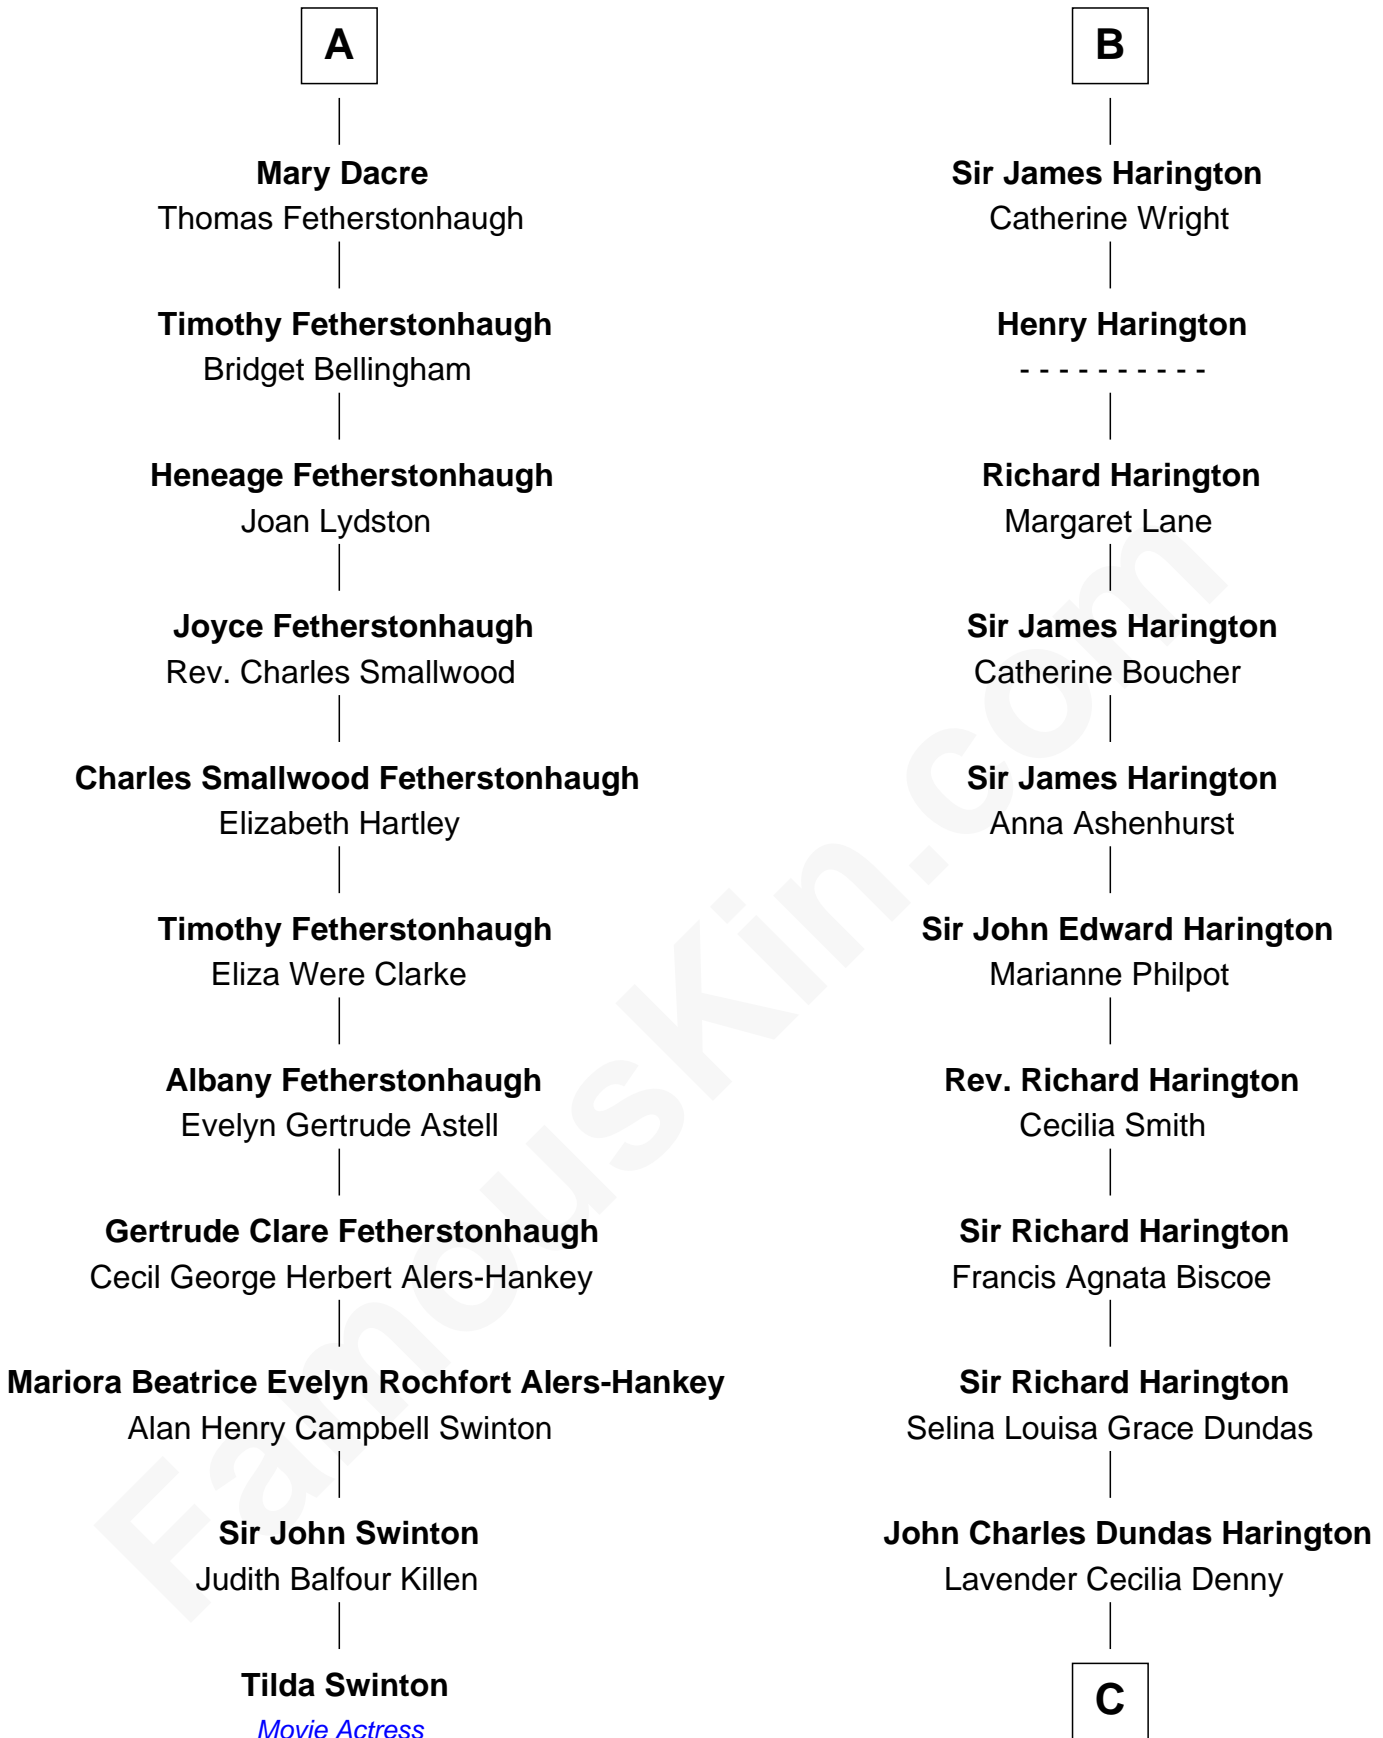

FamousKin.com Relationship Chart of

Tilda Swinton

Movie Actress

17th cousin 1 time removed of

Kit Harington

TV Actor - "Game of Thrones"

Elizabeth Fitzalan

with husband
Sir Thomas Mowbray

Lucy Sidney

Sir James Harington

Sir James Harington

Frances Sapcote

Sir Edward Harington

Margery D'Oyley

B

C