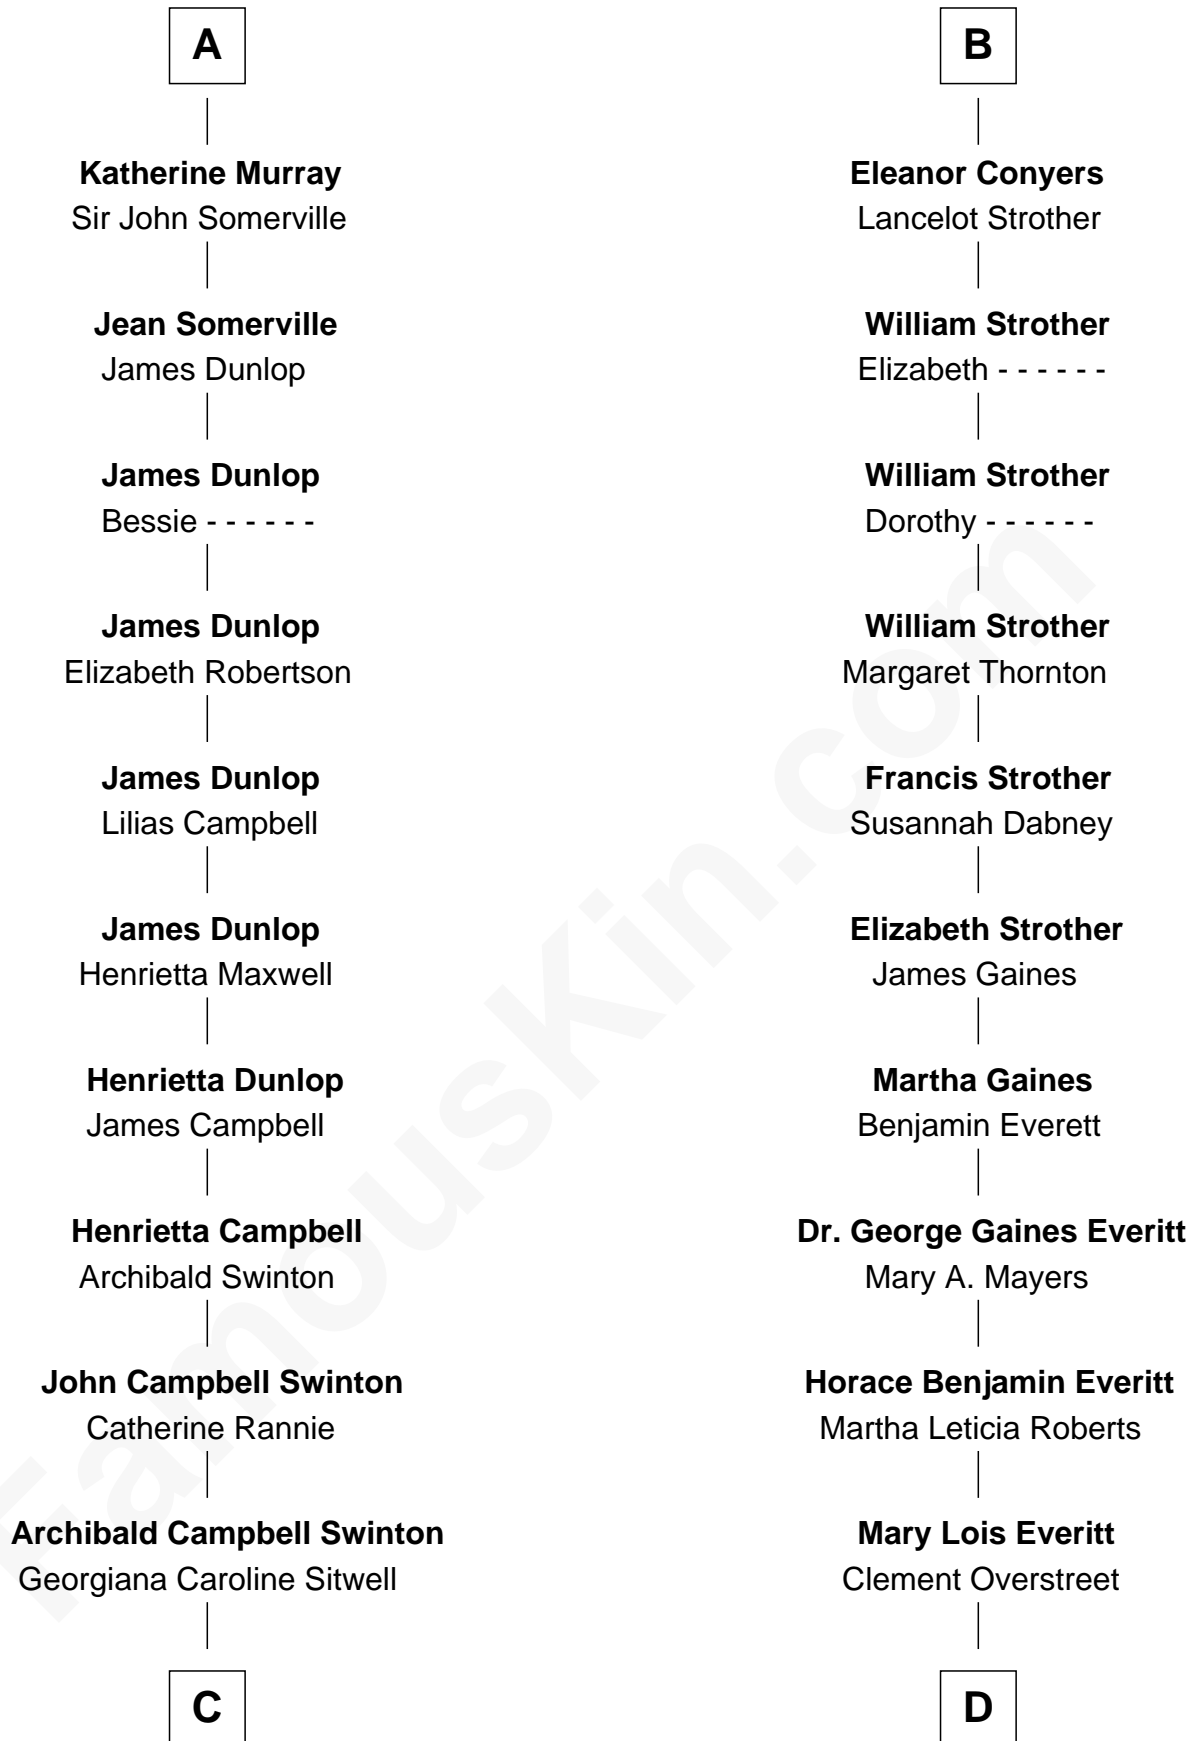

**FamousKin.com**  
**Relationship Chart of**  
**Tilda Swinton**  
*Movie Actress*

18th cousin 2 times removed of  
**William H. Macy**  
*TV and Movie Actor*

**C**

**George Sitwell Campbell Swinton**

Elizabeth Ebsworth

**Alan Henry Campbell Swinton**

Mariora Beatrice Evelyn Rochfort Alers-Hankey

**Sir John Swinton**

Judith Balfour Killen

**Tilda Swinton**

*Movie Actress*

**D**

**Lois Elizabeth Overstreet**