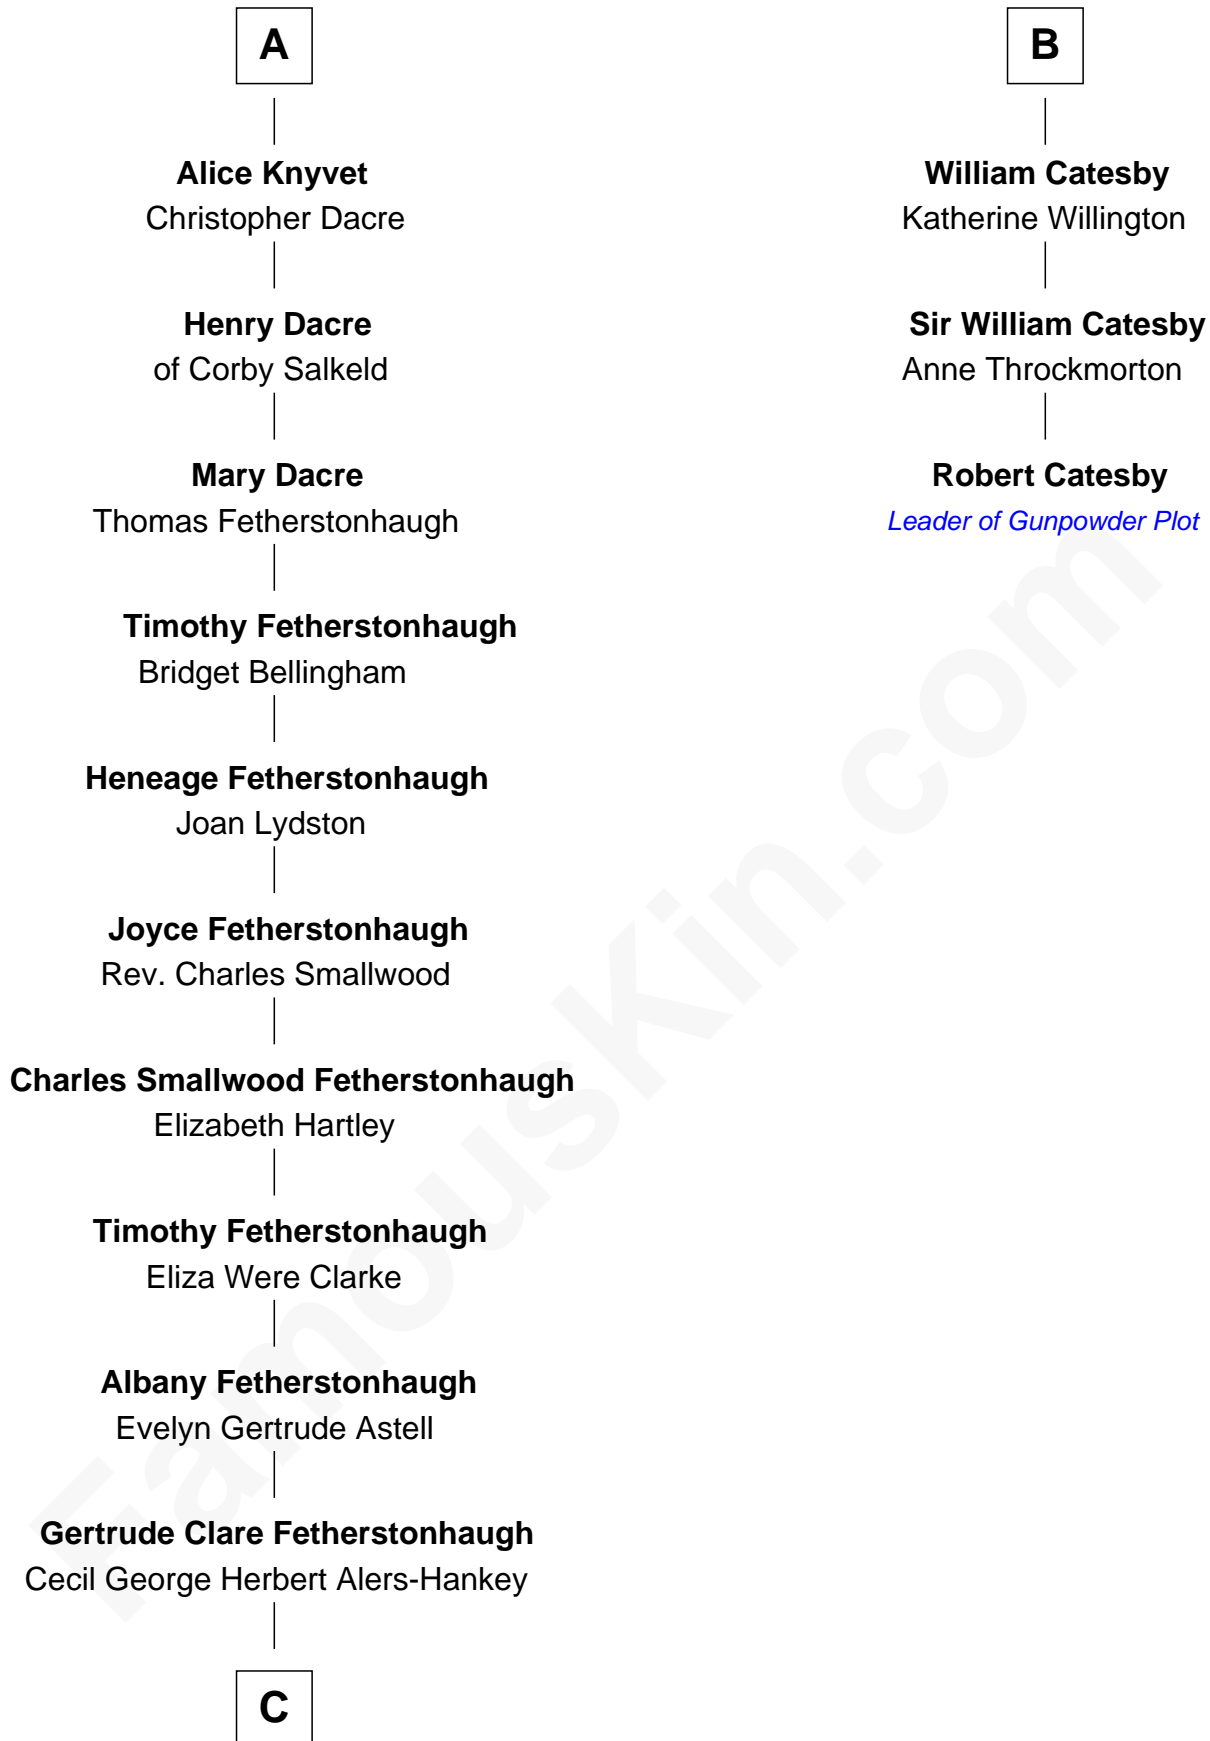

## Relationship Chart of

### Tilda Swinton

Movie Actress

9th cousin 10 times removed of

**Robert Catesby**  
Leader of Gunpowder Plot

**C**

**Mariora Beatrice Evelyn Rochfort Alers-Hankey**

Alan Henry Campbell Swinton

**Sir John Swinton**