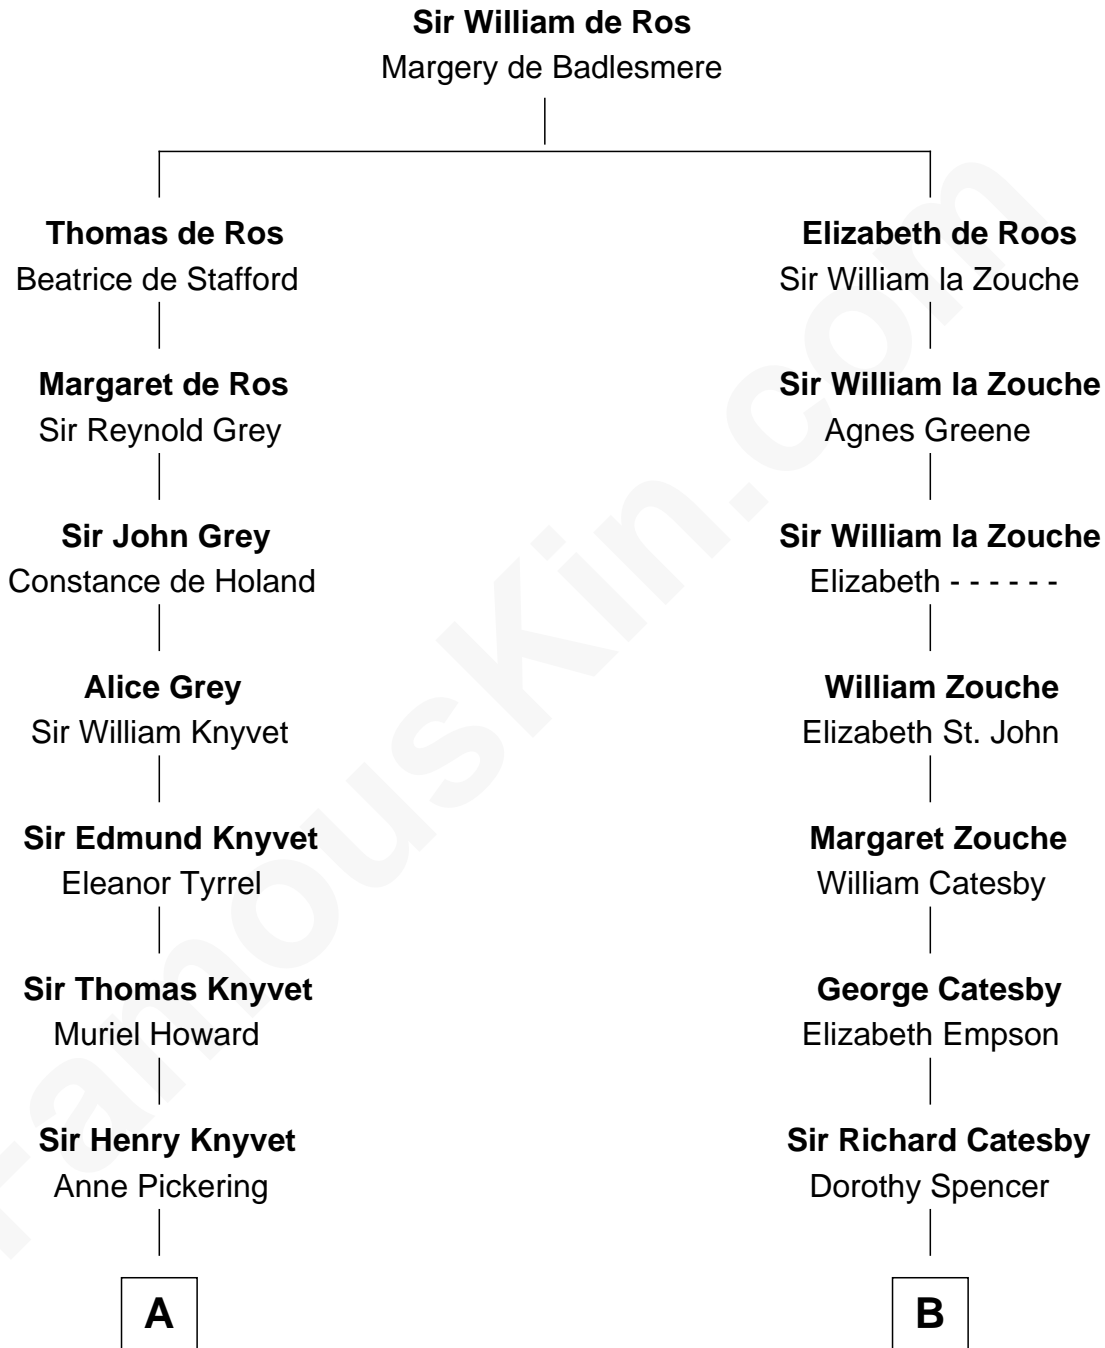

## Relationship Chart of

### Tilda Swinton

Movie Actress

9th cousin 10 times removed of

**Robert Catesby**  
Leader of Gunpowder Plot

**C**

**Mariora Beatrice Evelyn Rochfort Alers-Hankey**

Alan Henry Campbell Swinton

**Sir John Swinton**