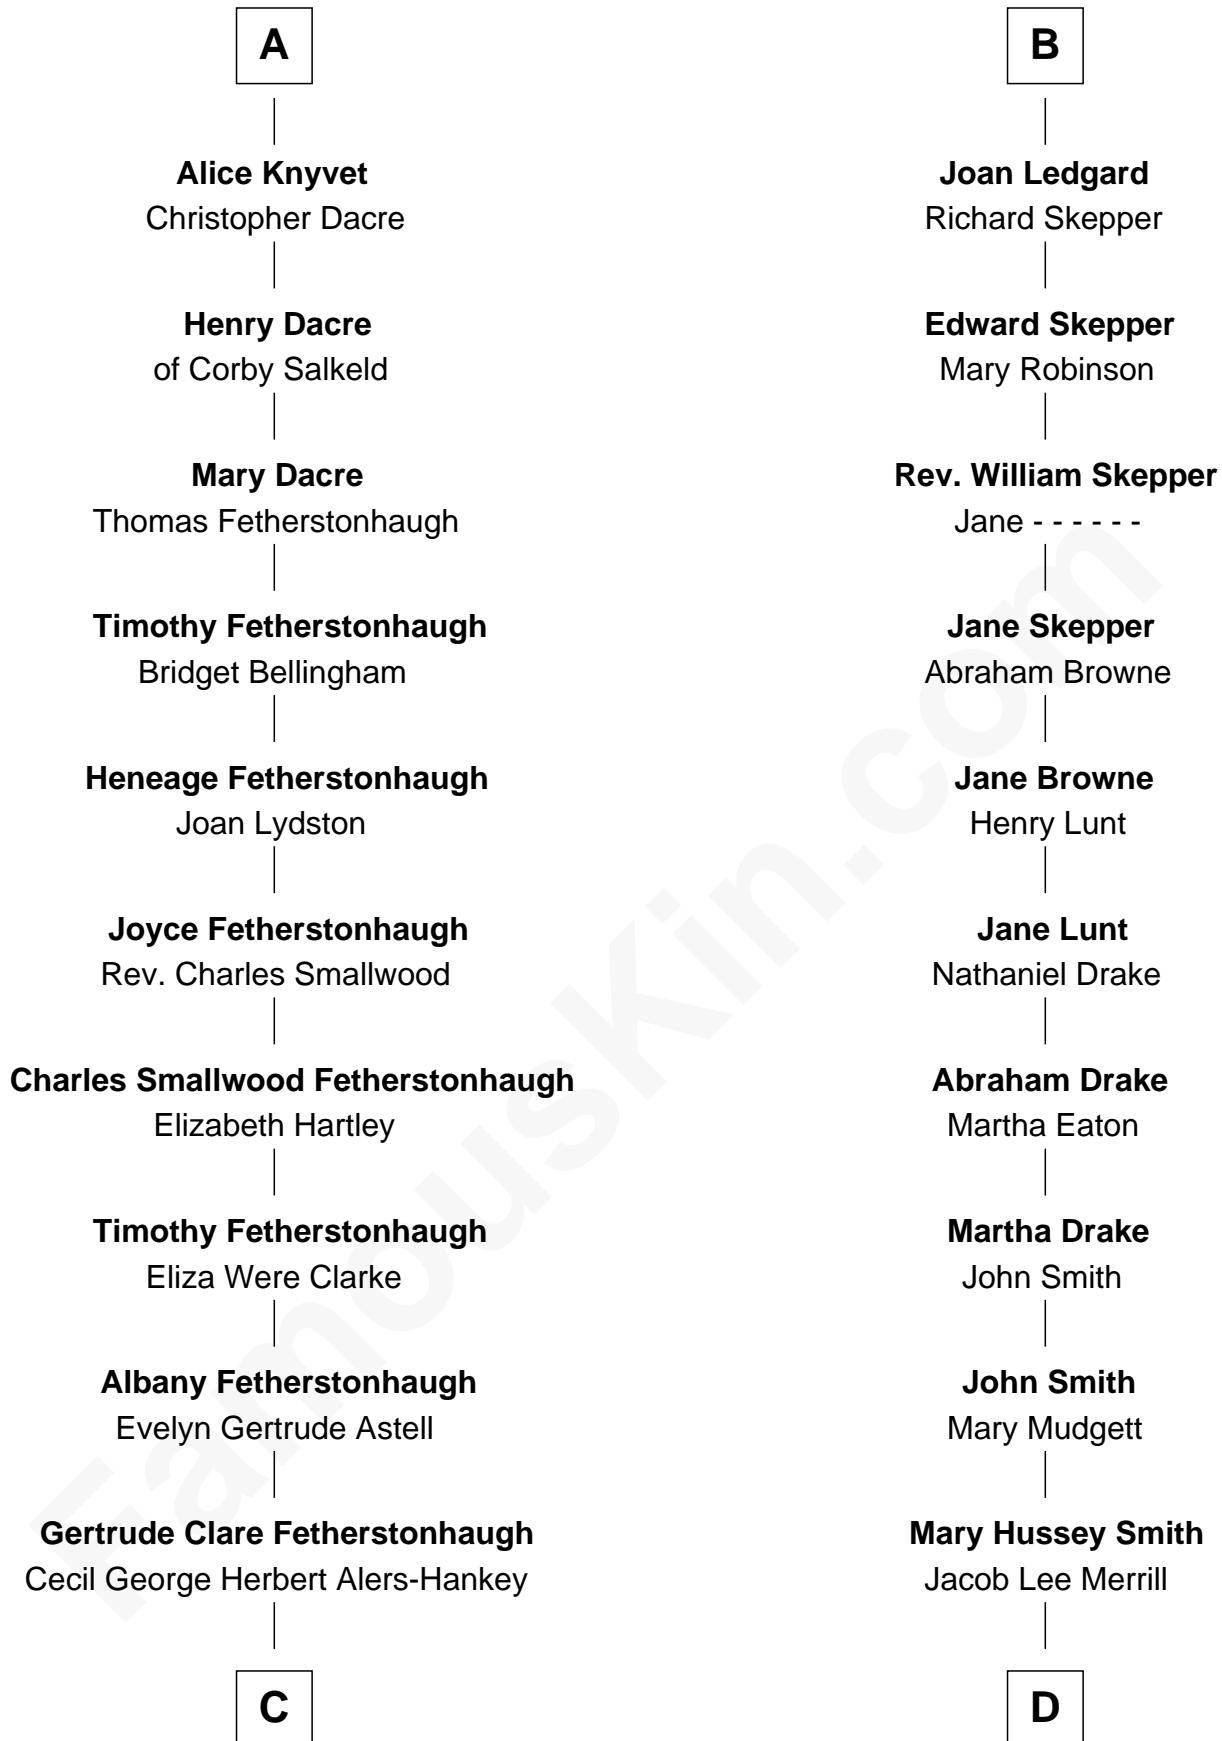

**FamousKin.com**  
**Relationship Chart of**  
**Tilda Swinton**  
*Movie Actress*

19th cousin 2 times removed of  
**Meghan Markle**  
*Duchess of Sussex, TV Actress*

**C**

**Mariora Beatrice Evelyn Rochfort Alers-Hankey**

Alan Henry Campbell Swinton

**Sir John Swinton**

Judith Balfour Killen

**Tilda Swinton**

*Movie Actress*

**D**

**George David Merrill**

Mary Bird