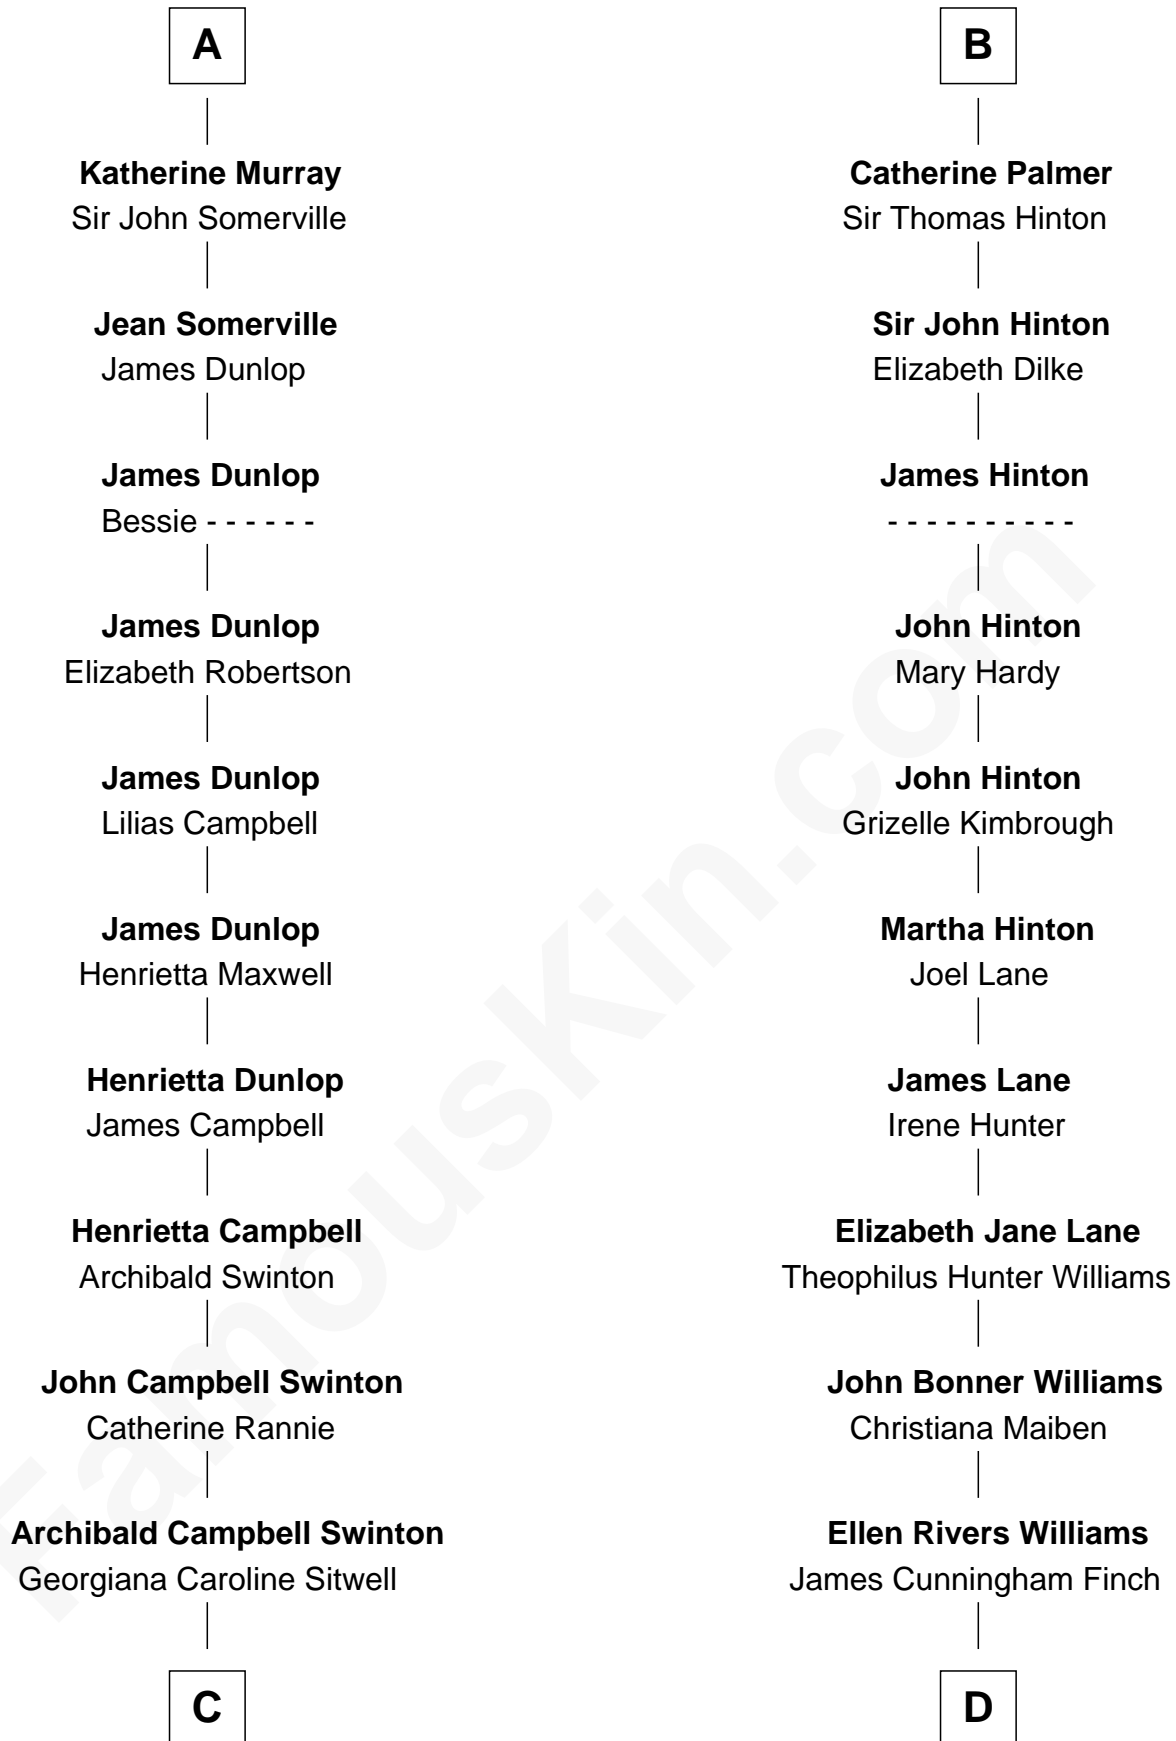

FamousKin.com
Relationship Chart of
Tilda Swinton
Movie Actress

18th cousin 2 times removed of
Harper Lee
Author of To Kill a Mockingbird

C

George Sitwell Campbell Swinton

Elizabeth Ebsworth

Alan Henry Campbell Swinton

Mariora Beatrice Evelyn Rochfort Alers-Hankey

Sir John Swinton

Judith Balfour Killen

Tilda Swinton

Movie Actress

D

Frances Cunningham Finch

Amasa Coleman Lee