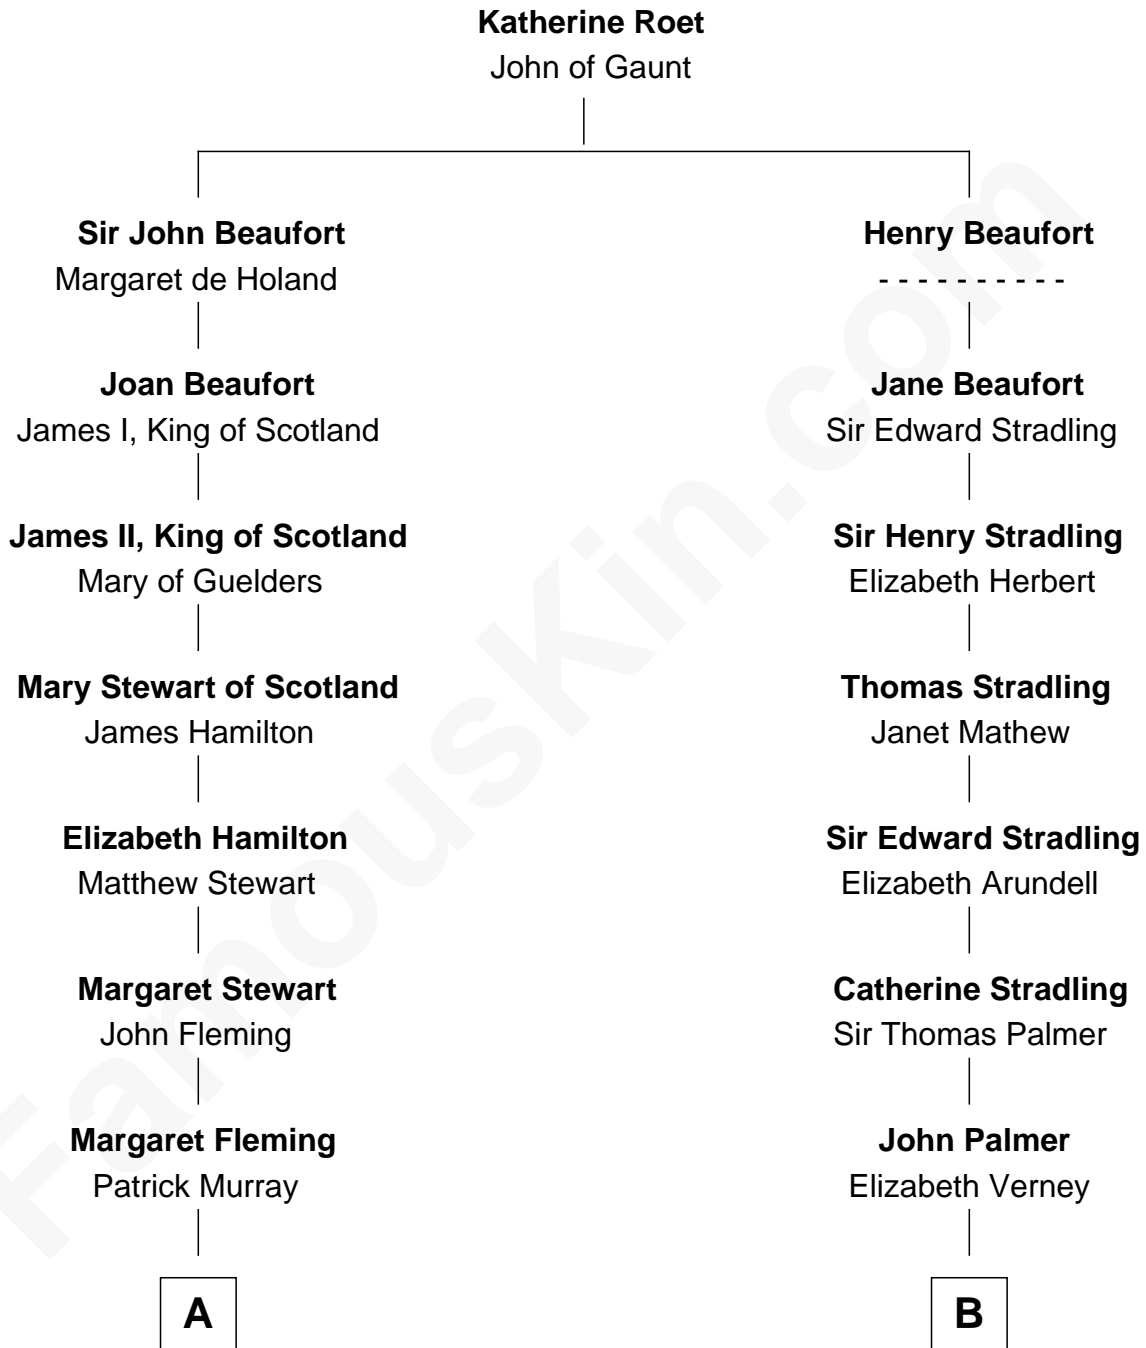

FamousKin.com
Relationship Chart of
Tilda Swinton
Movie Actress

18th cousin 2 times removed of
Harper Lee
Author of To Kill a Mockingbird

C

George Sitwell Campbell Swinton

Elizabeth Ebsworth

Alan Henry Campbell Swinton

Mariora Beatrice Evelyn Rochfort Alers-Hankey

Sir John Swinton

Judith Balfour Killen

Tilda Swinton

Movie Actress

D

Frances Cunningham Finch

Amasa Coleman Lee