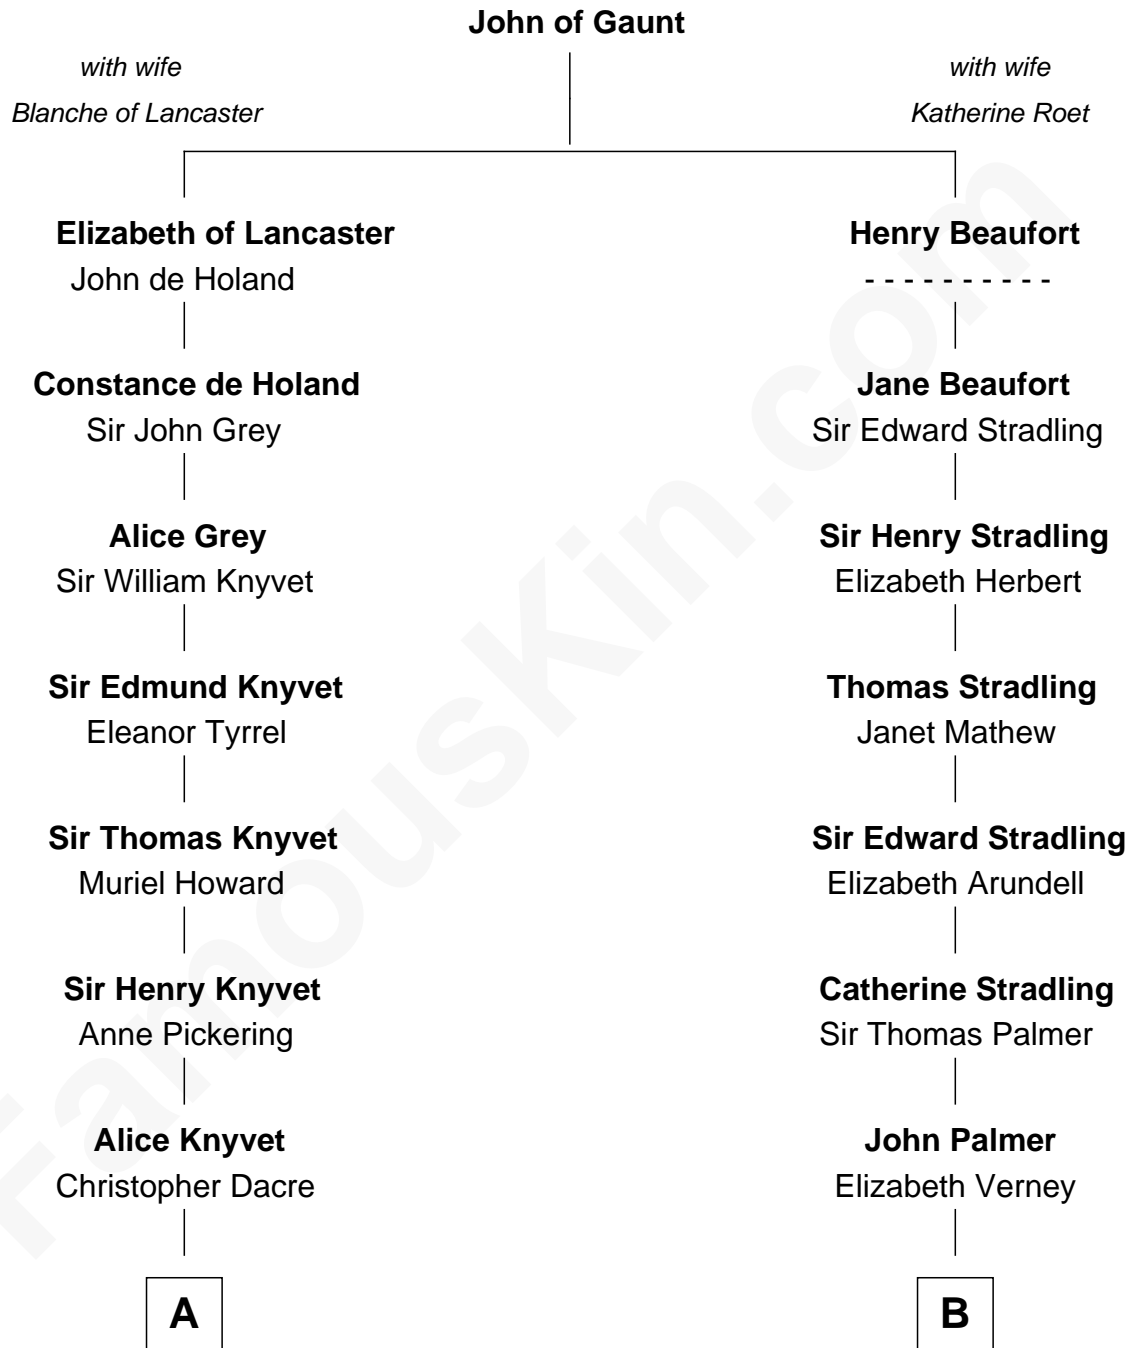

# FamousKin.com Relationship Chart of

**Tilda Swinton**

*Movie Actress*

18th cousin of

**Harper Lee**

*Author of To Kill a Mockingbird*

**C**

**Sir John Swinton**  
Judith Balfour Killen

**Tilda Swinton**  
*Movie Actress*

**D**

**Frances Cunningham Finch**  
Amasa Coleman Lee

**Harper Lee**  
*Author of To Kill a Mockingbird*

FamousKin.com