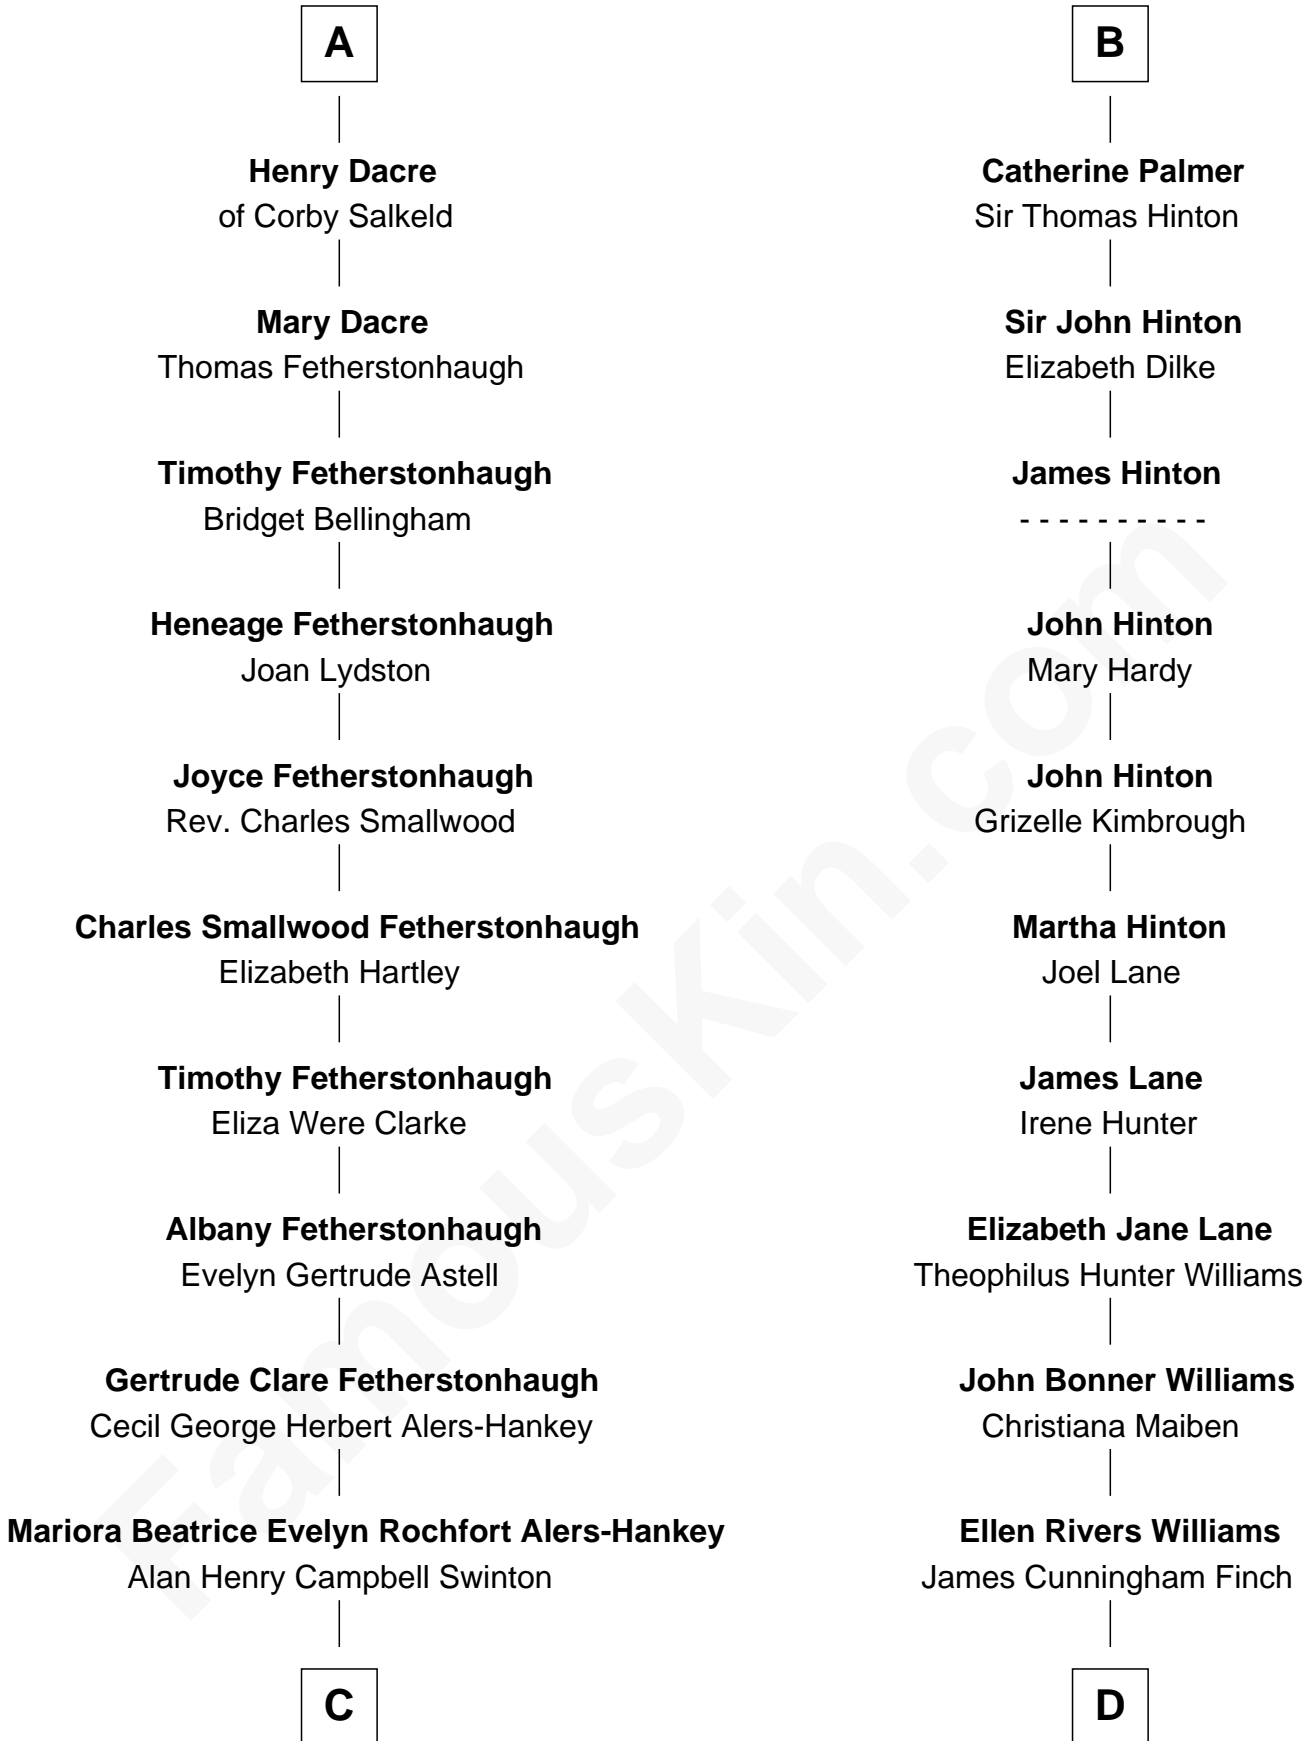

# FamousKin.com Relationship Chart of

**Tilda Swinton**

*Movie Actress*

18th cousin of

**Harper Lee**

*Author of To Kill a Mockingbird*

**C**

**Sir John Swinton**  
Judith Balfour Killen

**Tilda Swinton**  
*Movie Actress*

**D**

**Frances Cunningham Finch**  
Amasa Coleman Lee

**Harper Lee**  
*Author of To Kill a Mockingbird*

FamousKin.com