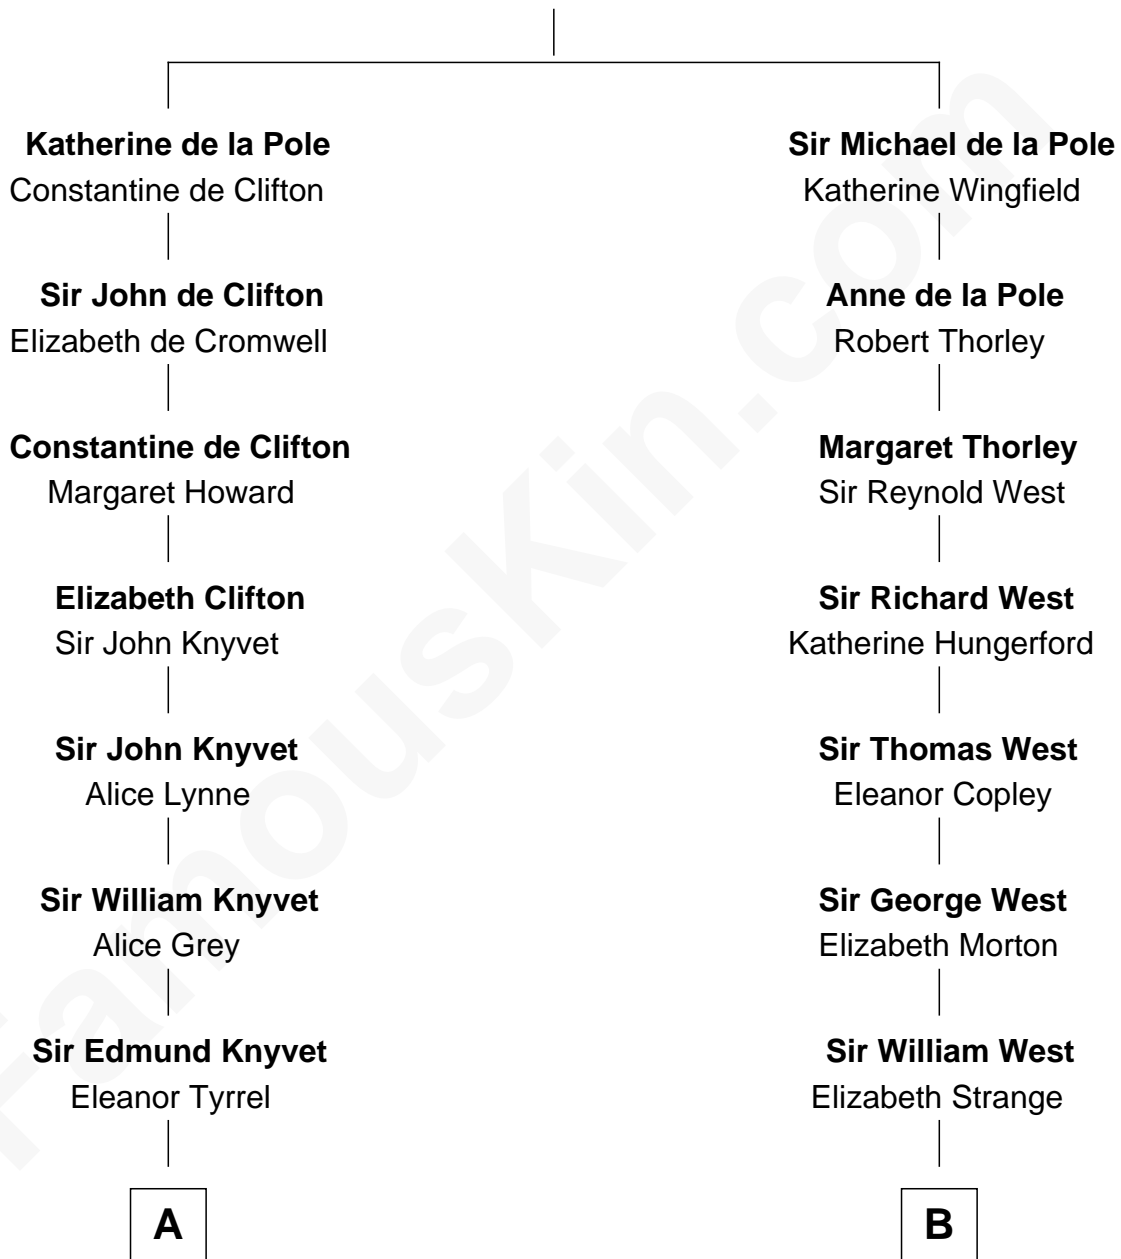

FamousKin.com Relationship Chart of

Tilda Swinton

Movie Actress

21st cousin of

John Cena

Movie Actor and WWE Pro Wrestler

Sir William de la Pole

Katherine de Norwich