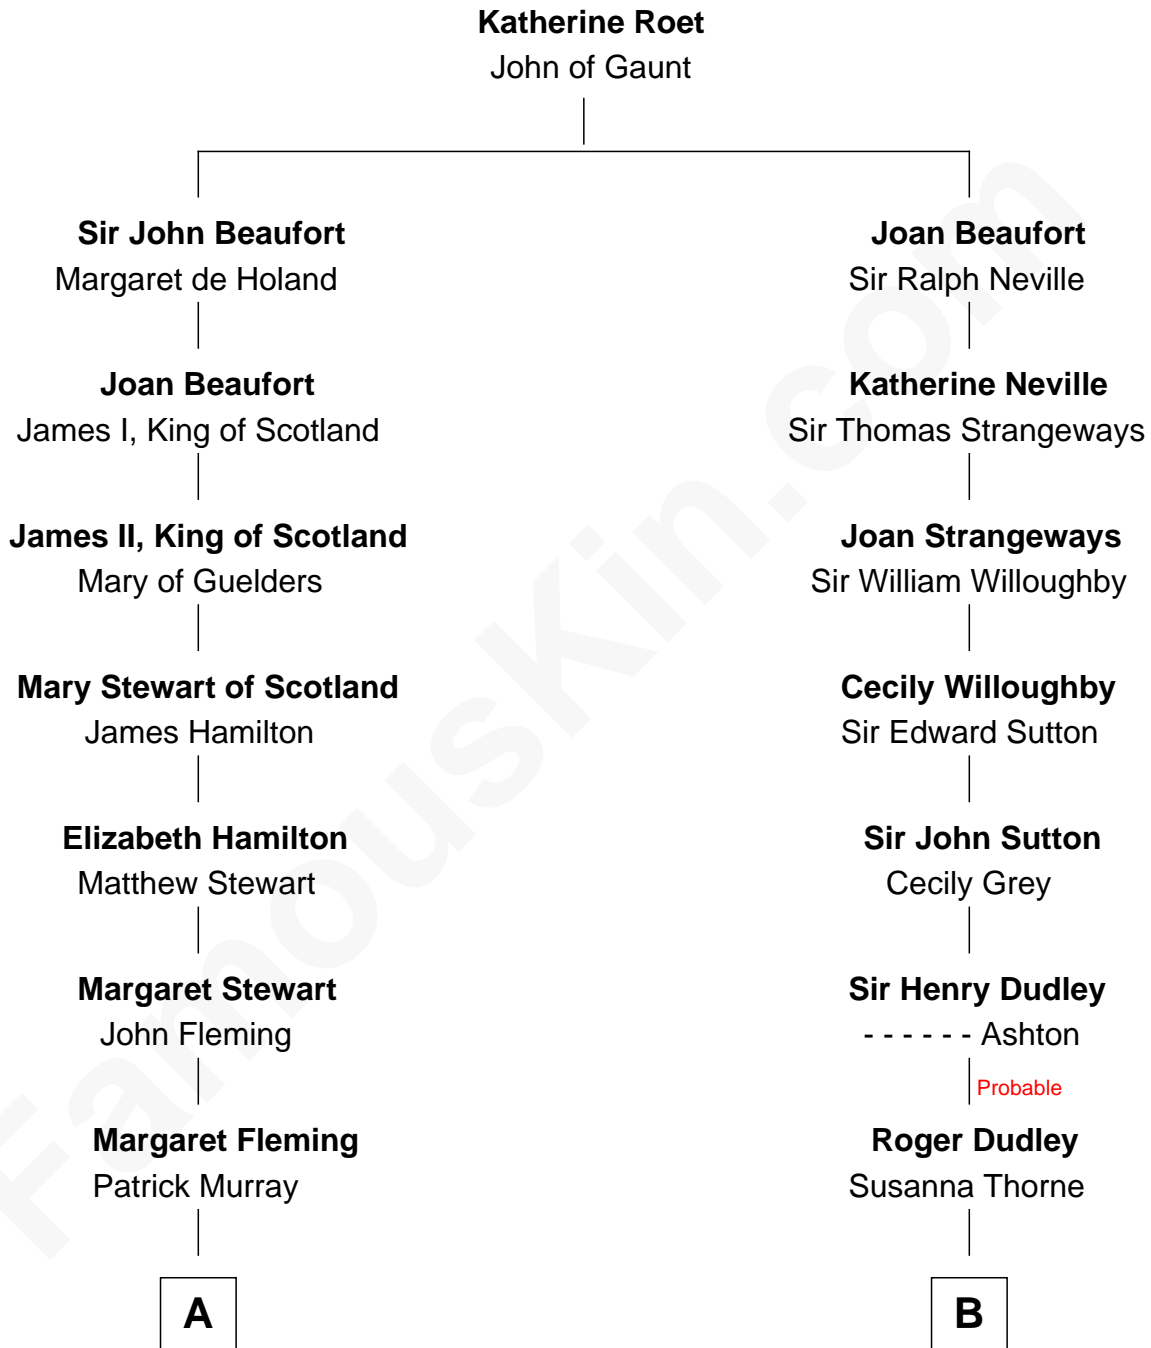

**FamousKin.com**  
**Relationship Chart of**  
**Tilda Swinton**  
*Movie Actress*

18th cousin 2 times removed of

**J. K. Simmons**  
*TV and Movie Actor*

**C**

**George Sitwell Campbell Swinton**

Elizabeth Ebsworth

**Alan Henry Campbell Swinton**

Mariora Beatrice Evelyn Rochfort Alers-Hankey

**Sir John Swinton**

Judith Balfour Killen

**Tilda Swinton**

*Movie Actress*

**D**

**Patricia Kimble**