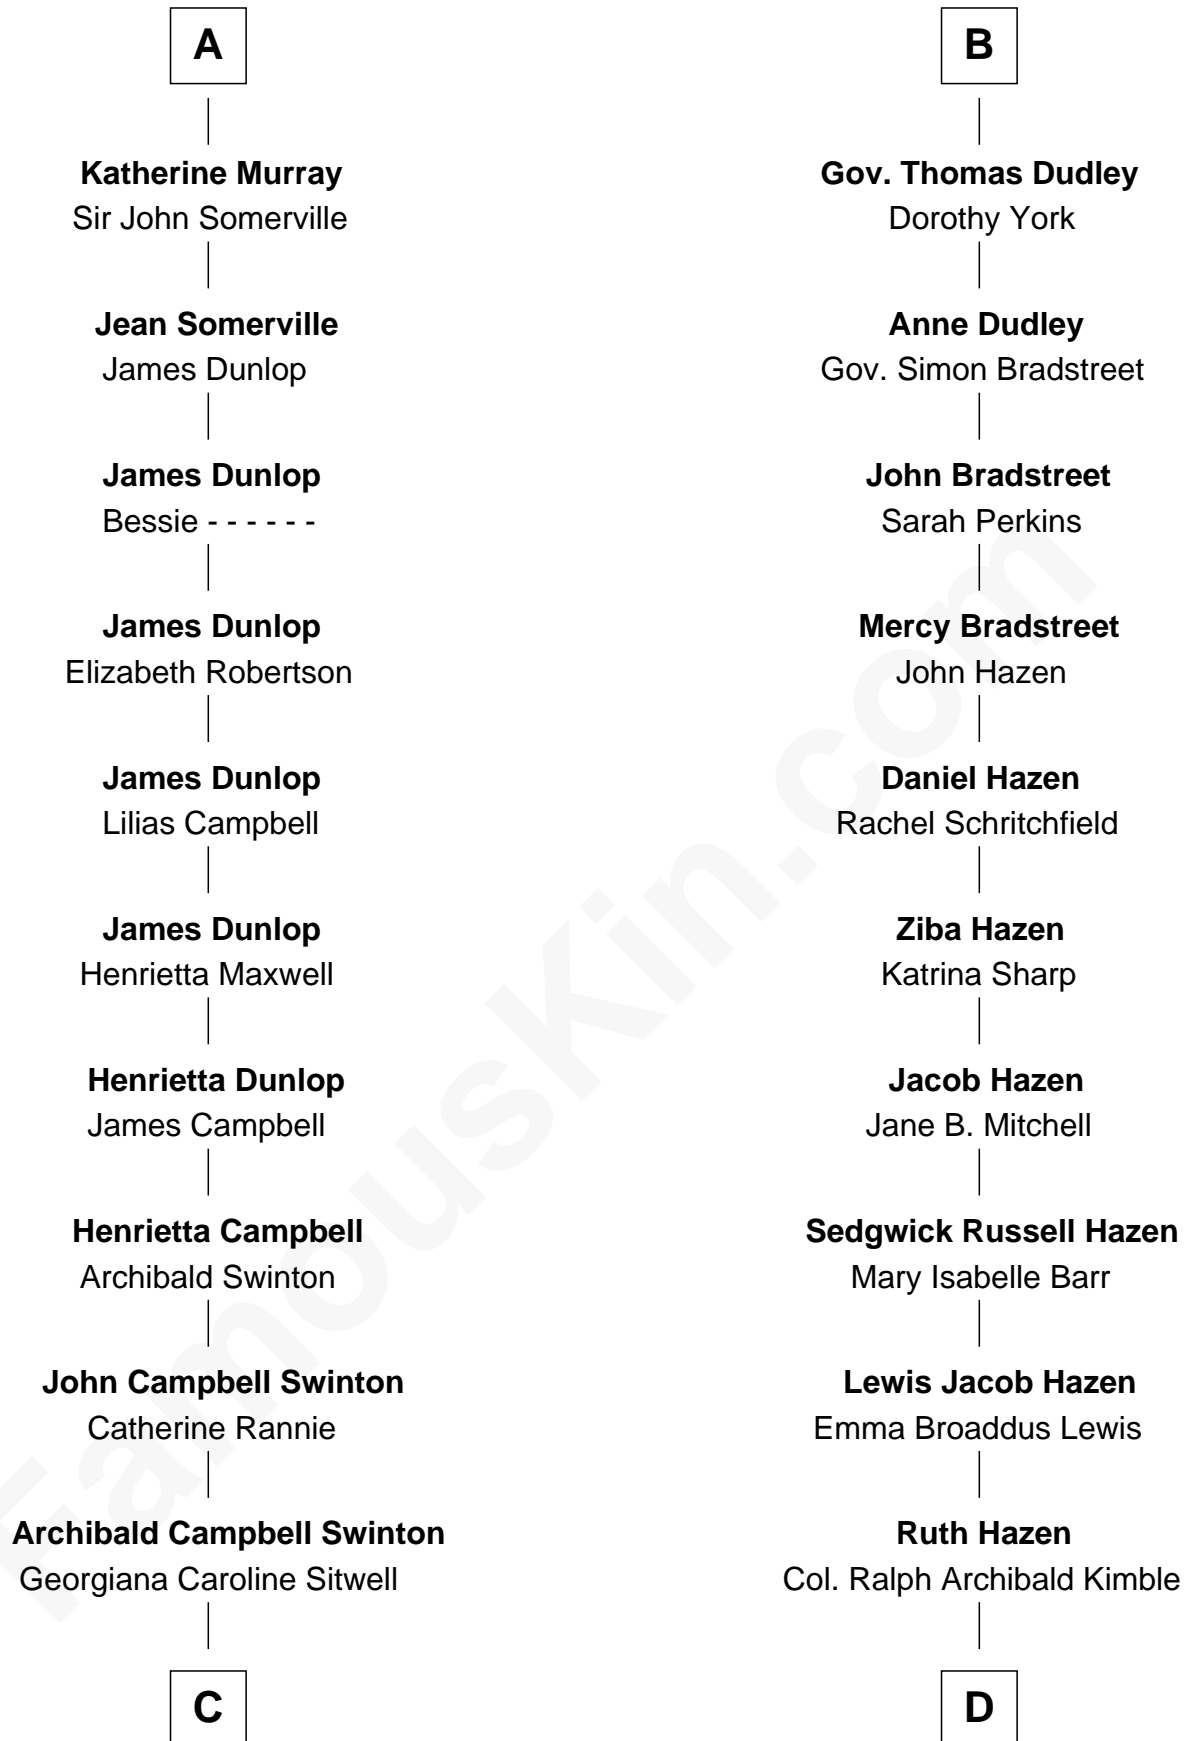

**FamousKin.com**  
**Relationship Chart of**  
**Tilda Swinton**  
*Movie Actress*

18th cousin 2 times removed of

**J. K. Simmons**  
*TV and Movie Actor*

**C**

**George Sitwell Campbell Swinton**

Elizabeth Ebsworth

**Alan Henry Campbell Swinton**

Mariora Beatrice Evelyn Rochfort Alers-Hankey

**Sir John Swinton**

Judith Balfour Killen

**Tilda Swinton**

*Movie Actress*

**D**

**Patricia Kimble**