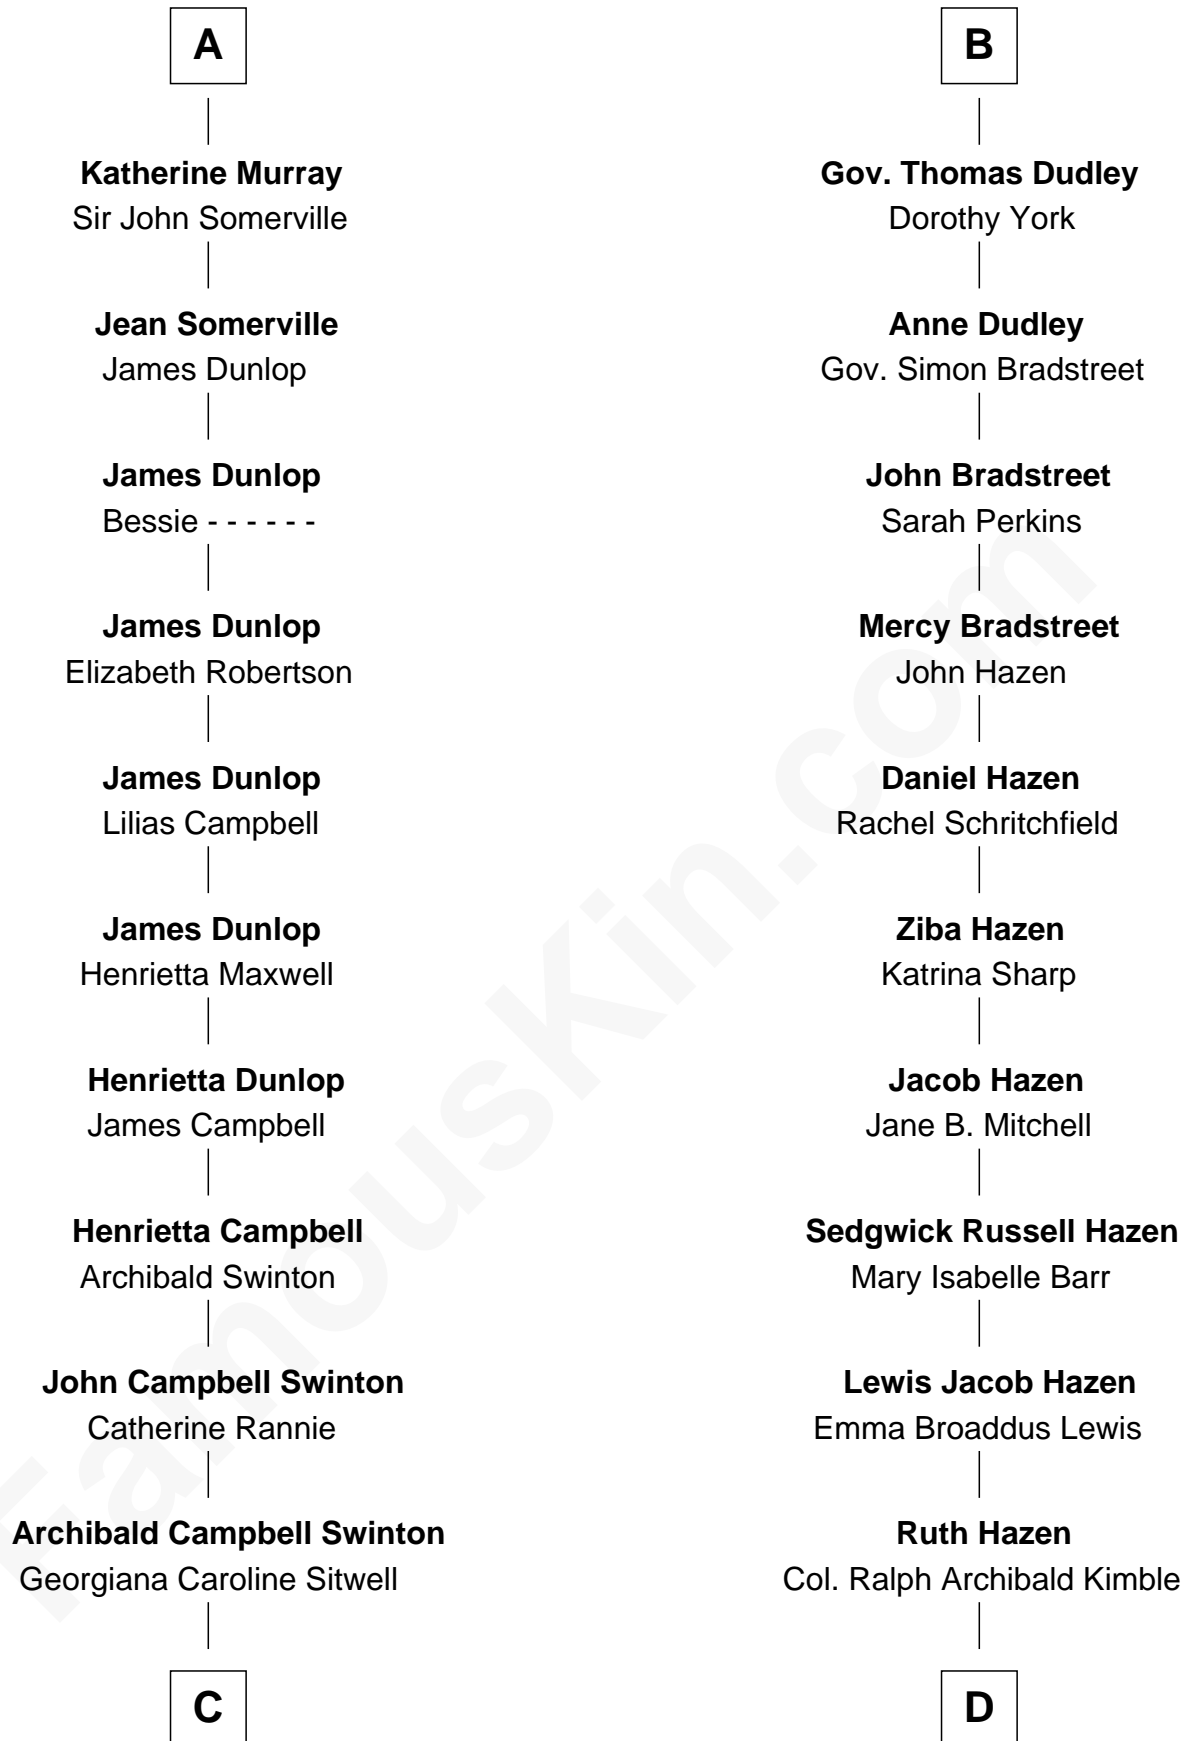

FamousKin.com
Relationship Chart of
Tilda Swinton
Movie Actress

18th cousin 2 times removed of

J. K. Simmons
TV and Movie Actor

Sir Thomas de Holand
 Alice Fitzalan

C

George Sitwell Campbell Swinton

Elizabeth Ebsworth

Alan Henry Campbell Swinton

Mariora Beatrice Evelyn Rochfort Alers-Hankey

Sir John Swinton

Judith Balfour Killen

Tilda Swinton

Movie Actress

D

Patricia Kimble