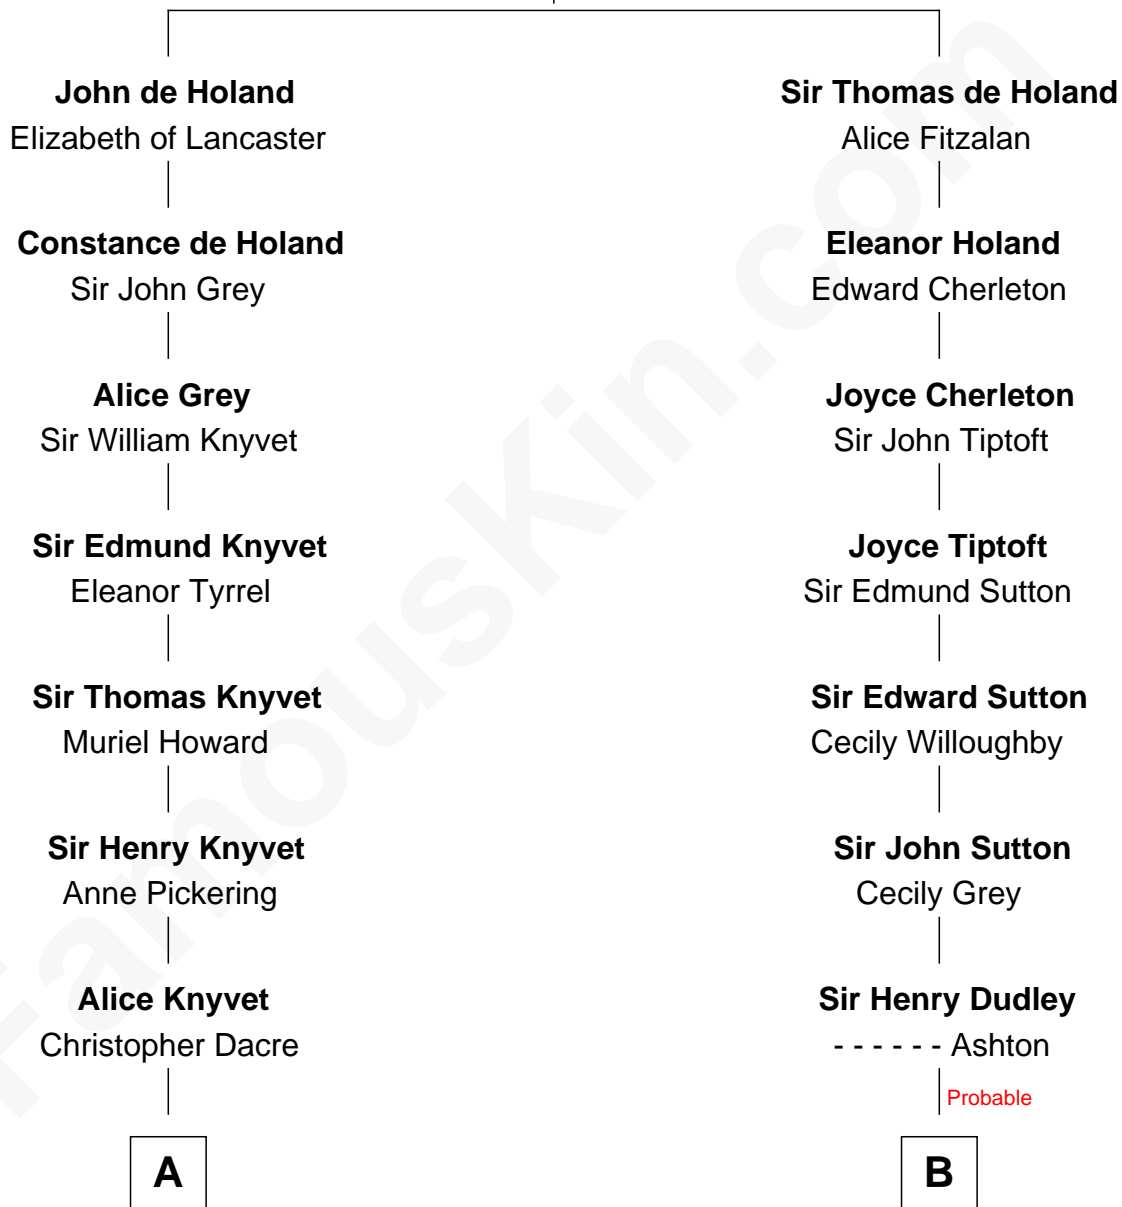

# FamousKin.com Relationship Chart of

**Tilda Swinton**

*Movie Actress*

18th cousin 1 time removed of

**J. K. Simmons**

*TV and Movie Actor*

**Thomas Holand**  
Joan Plantagenet

**C**

**Sir John Swinton**  
Judith Balfour Killen

**Tilda Swinton**  
*Movie Actress*

**D**

**Ruth Hazen**  
Col. Ralph Archibald Kimble

**Patricia Kimble**  
Dr. Donald William Simmons

**J. K. Simmons**  
*TV and Movie Actor*