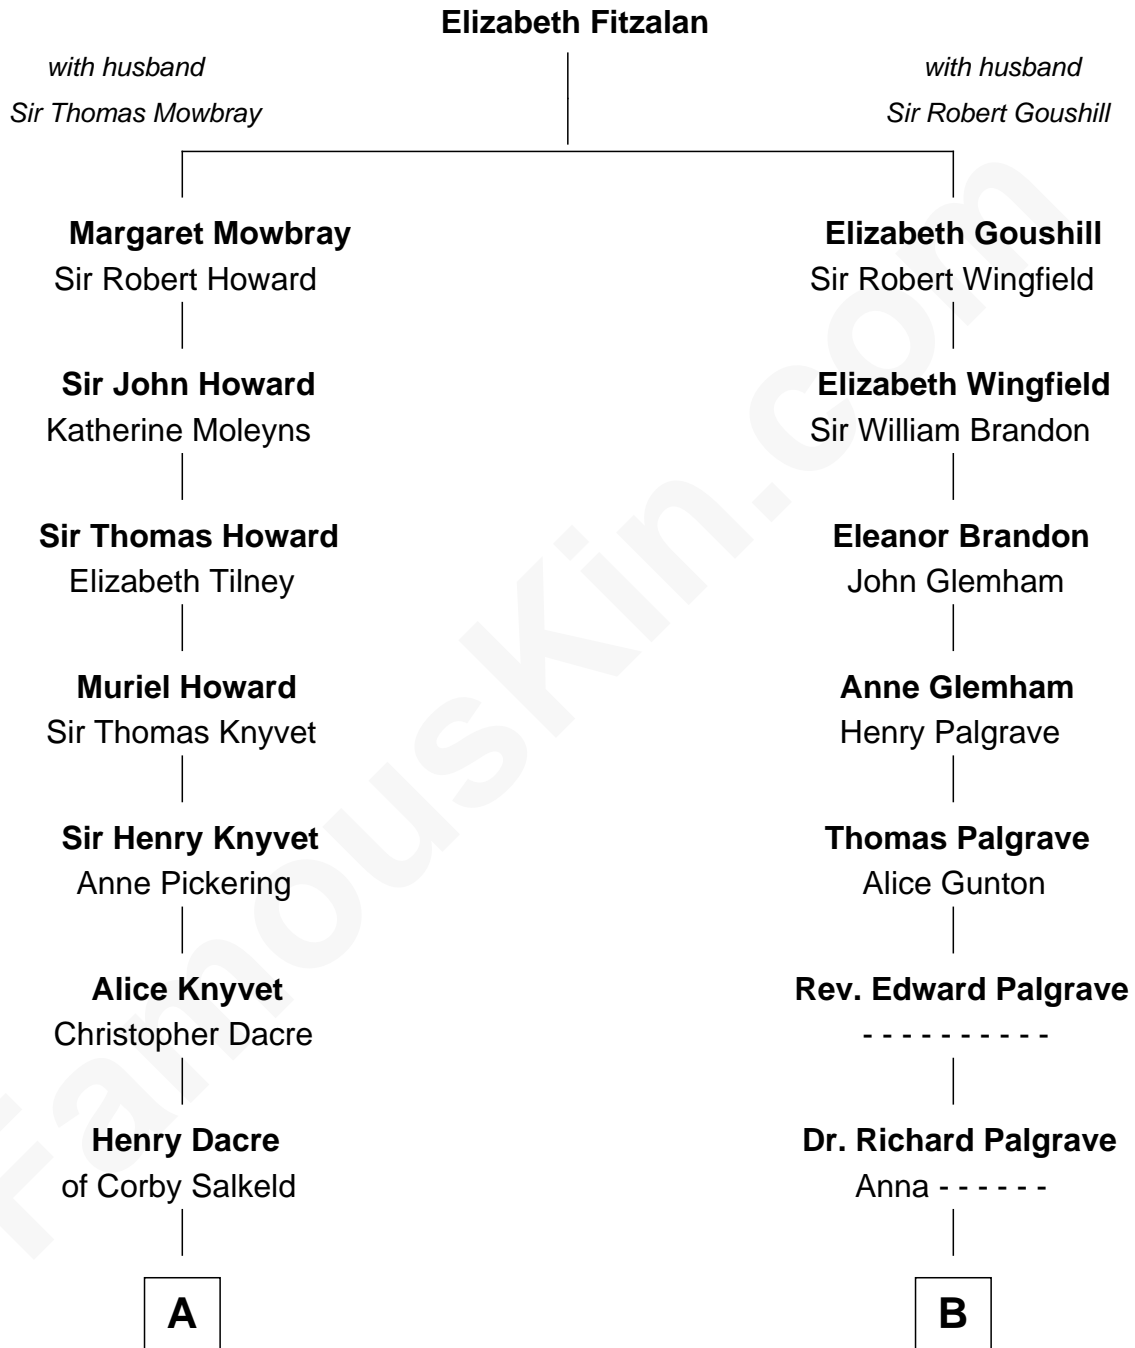

FamousKin.com
Relationship Chart of
Tilda Swinton
Movie Actress

15th cousin 2 times removed of

Henry Clay Folger

Founder of Folger Shakespeare Library and Chairman of Standard Oil

A

Mary Dacre

Thomas Fetherstonhaugh

Timothy Fetherstonhaugh

Eliza Were Clarke

Albany Fetherstonhaugh

Evelyn Gertrude Astell

Gertrude Clare Fetherstonhaugh

Cecil George Herbert Alers-Hankey

Mariora Beatrice Evelyn Rochfort Alers-Hankey

Alan Henry Campbell Swinton