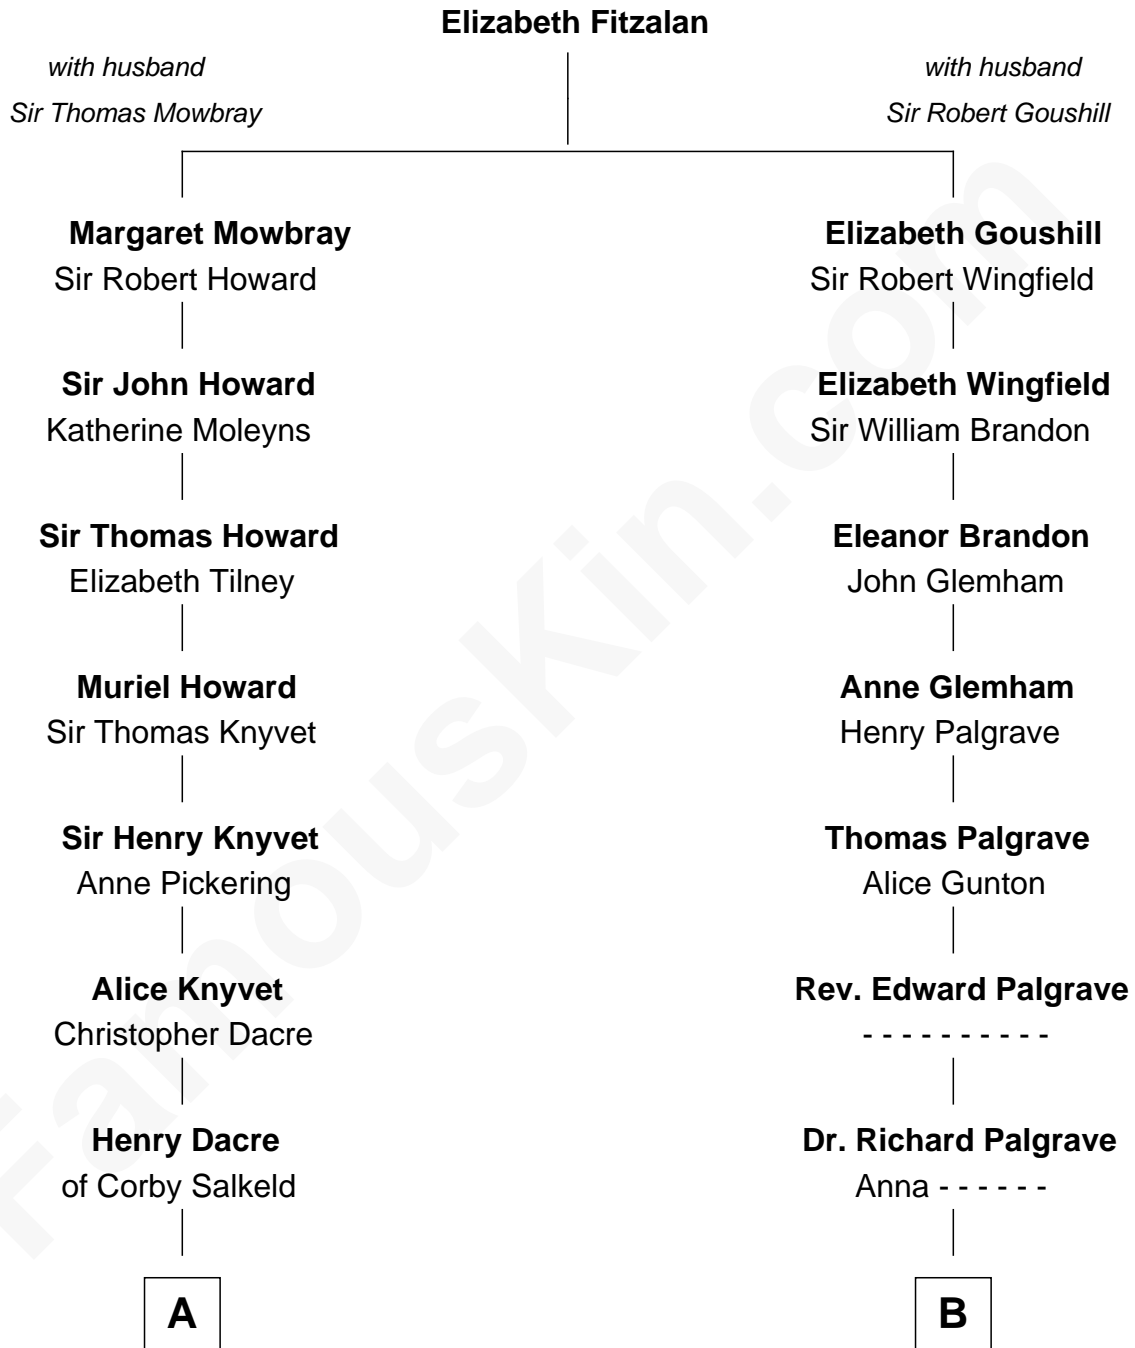

**FamousKin.com**  
**Relationship Chart of**  
**Tilda Swinton**  
*Movie Actress*

14th cousin 3 times removed of

**J. A. Folger**  
*Founder of Folger Coffee Company*

**A**

**Mary Dacre**

Thomas Fetherstonhaugh

**Timothy Fetherstonhaugh**

Bridget Bellingham

**Heneage Fetherstonhaugh**

Joan Lydston

**Joyce Fetherstonhaugh**

Rev. Charles Smallwood

**Charles Smallwood Fetherstonhaugh**

Elizabeth Hartley

**Timothy Fetherstonhaugh**

Eliza Were Clarke

**Albany Fetherstonhaugh**

Evelyn Gertrude Astell

**Gertrude Clare Fetherstonhaugh**

Cecil George Herbert Alers-Hankey

**Mariora Beatrice Evelyn Rochfort Alers-Hankey**