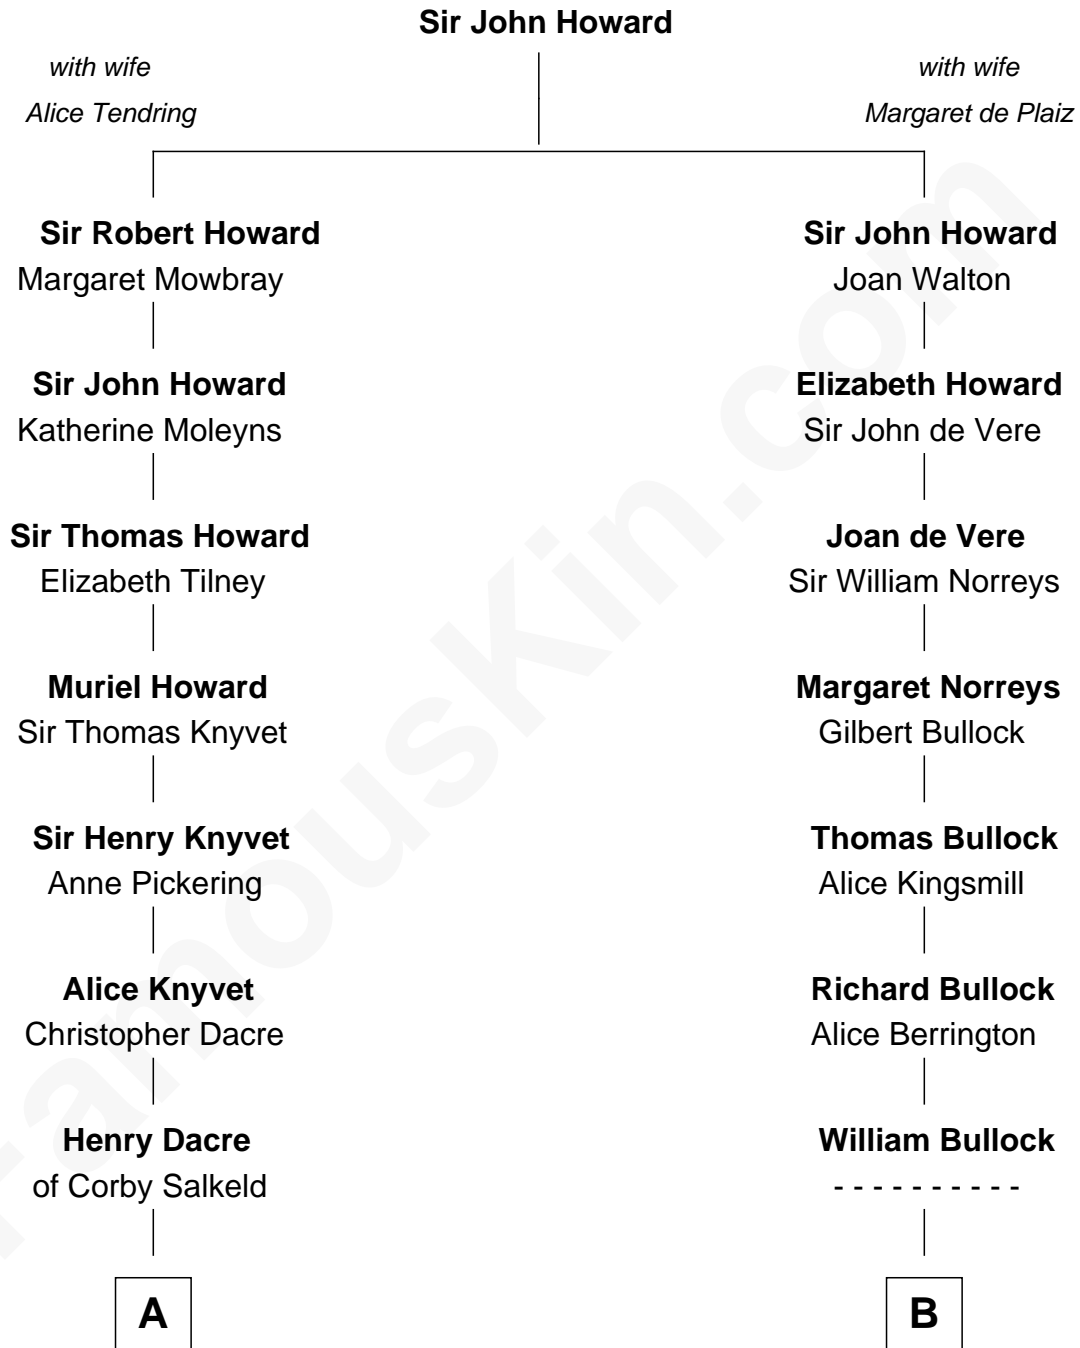

FamousKin.com
Relationship Chart of
Tilda Swinton
Movie Actress

12th cousin 5 times removed of

Samuel Howard
Boston Tea Party Participant

A

Mary Dacre

Thomas Fetherstonhaugh

Timothy Fetherstonhaugh

Bridget Bellingham