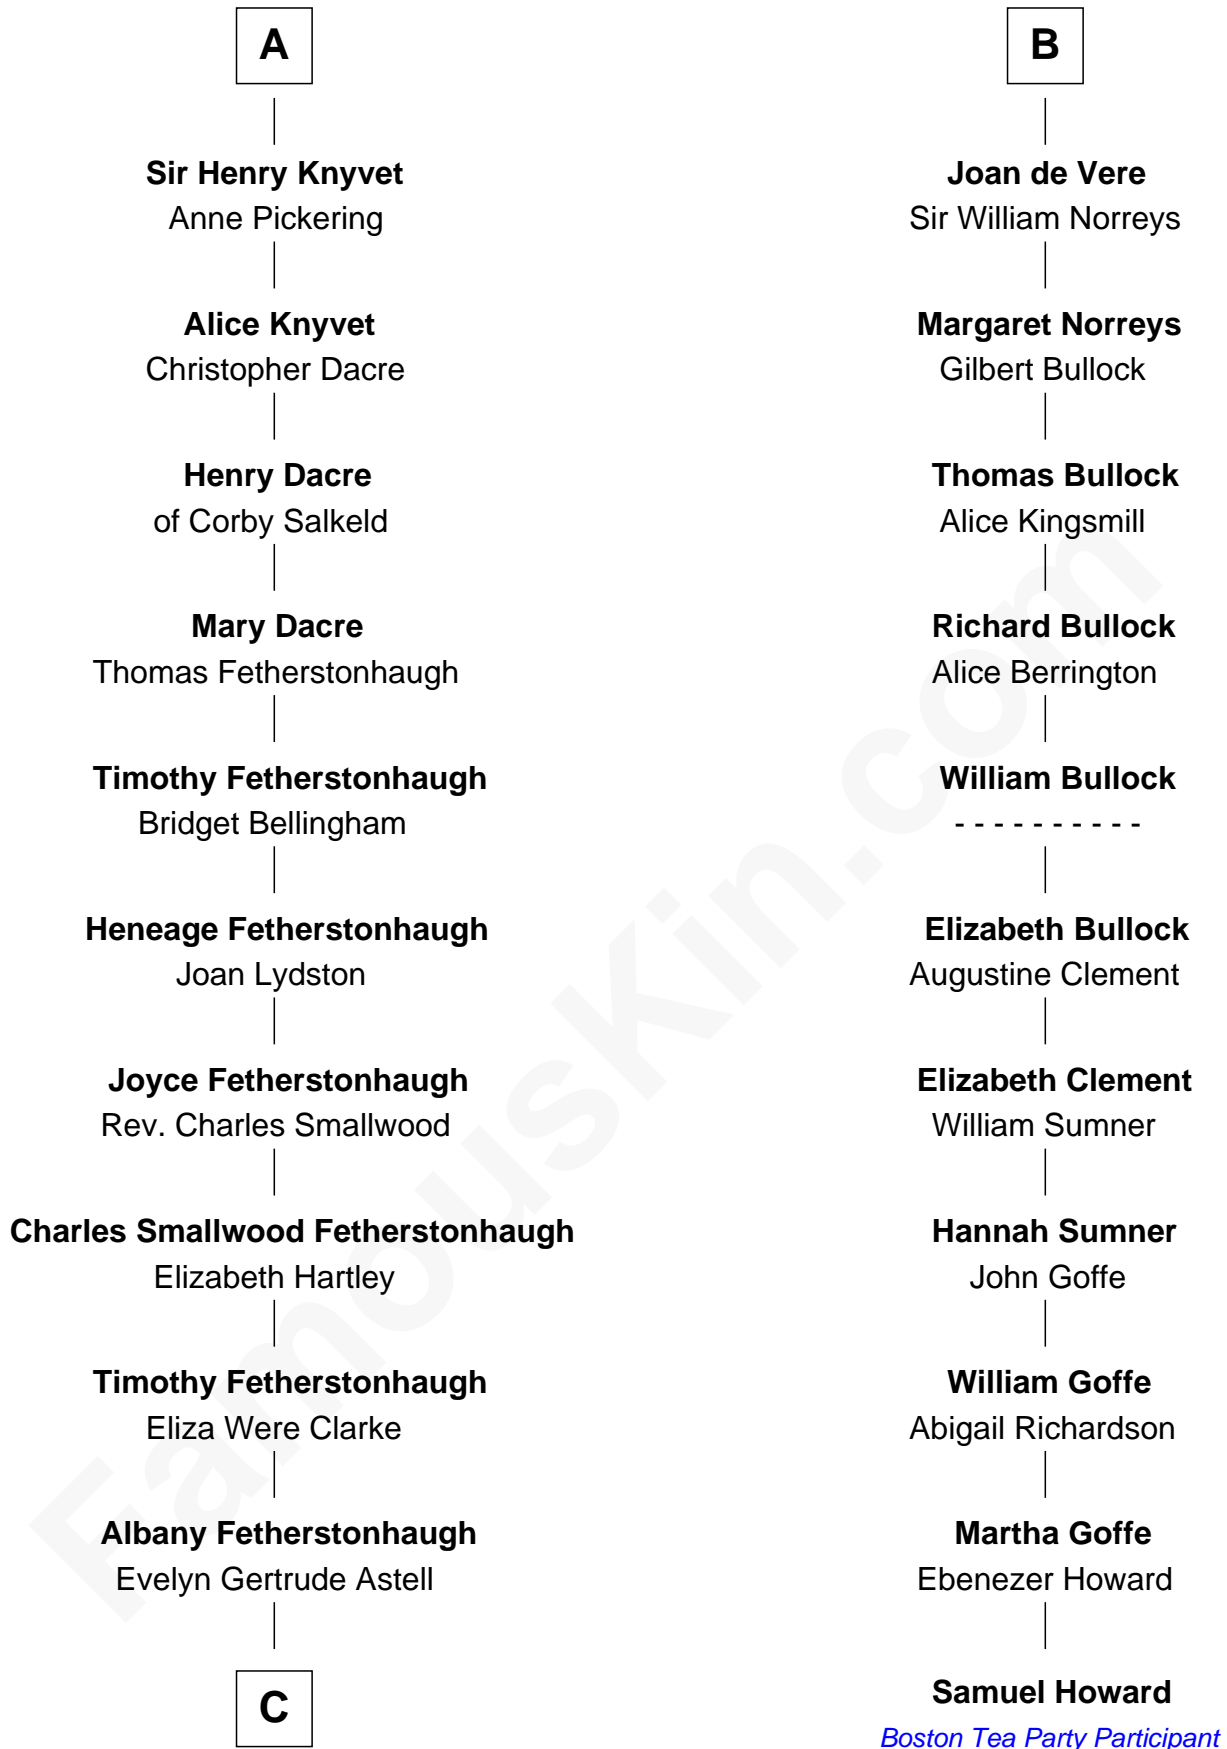

FamousKin.com

Relationship Chart of

Tilda Swinton

Movie Actress

17th cousin 3 times removed of

Samuel Howard
Boston Tea Party Participant

C

Gertrude Clare Fetherstonhaugh
Cecil George Herbert Alers-Hankey

Matoria Beatrice Evelyn Rochfort Alers-Hankey
Alan Henry Campbell Swinton

Sir John Swinton
Judith Balfour Killen

Tilda Swinton
Movie Actress

FamousKin.com